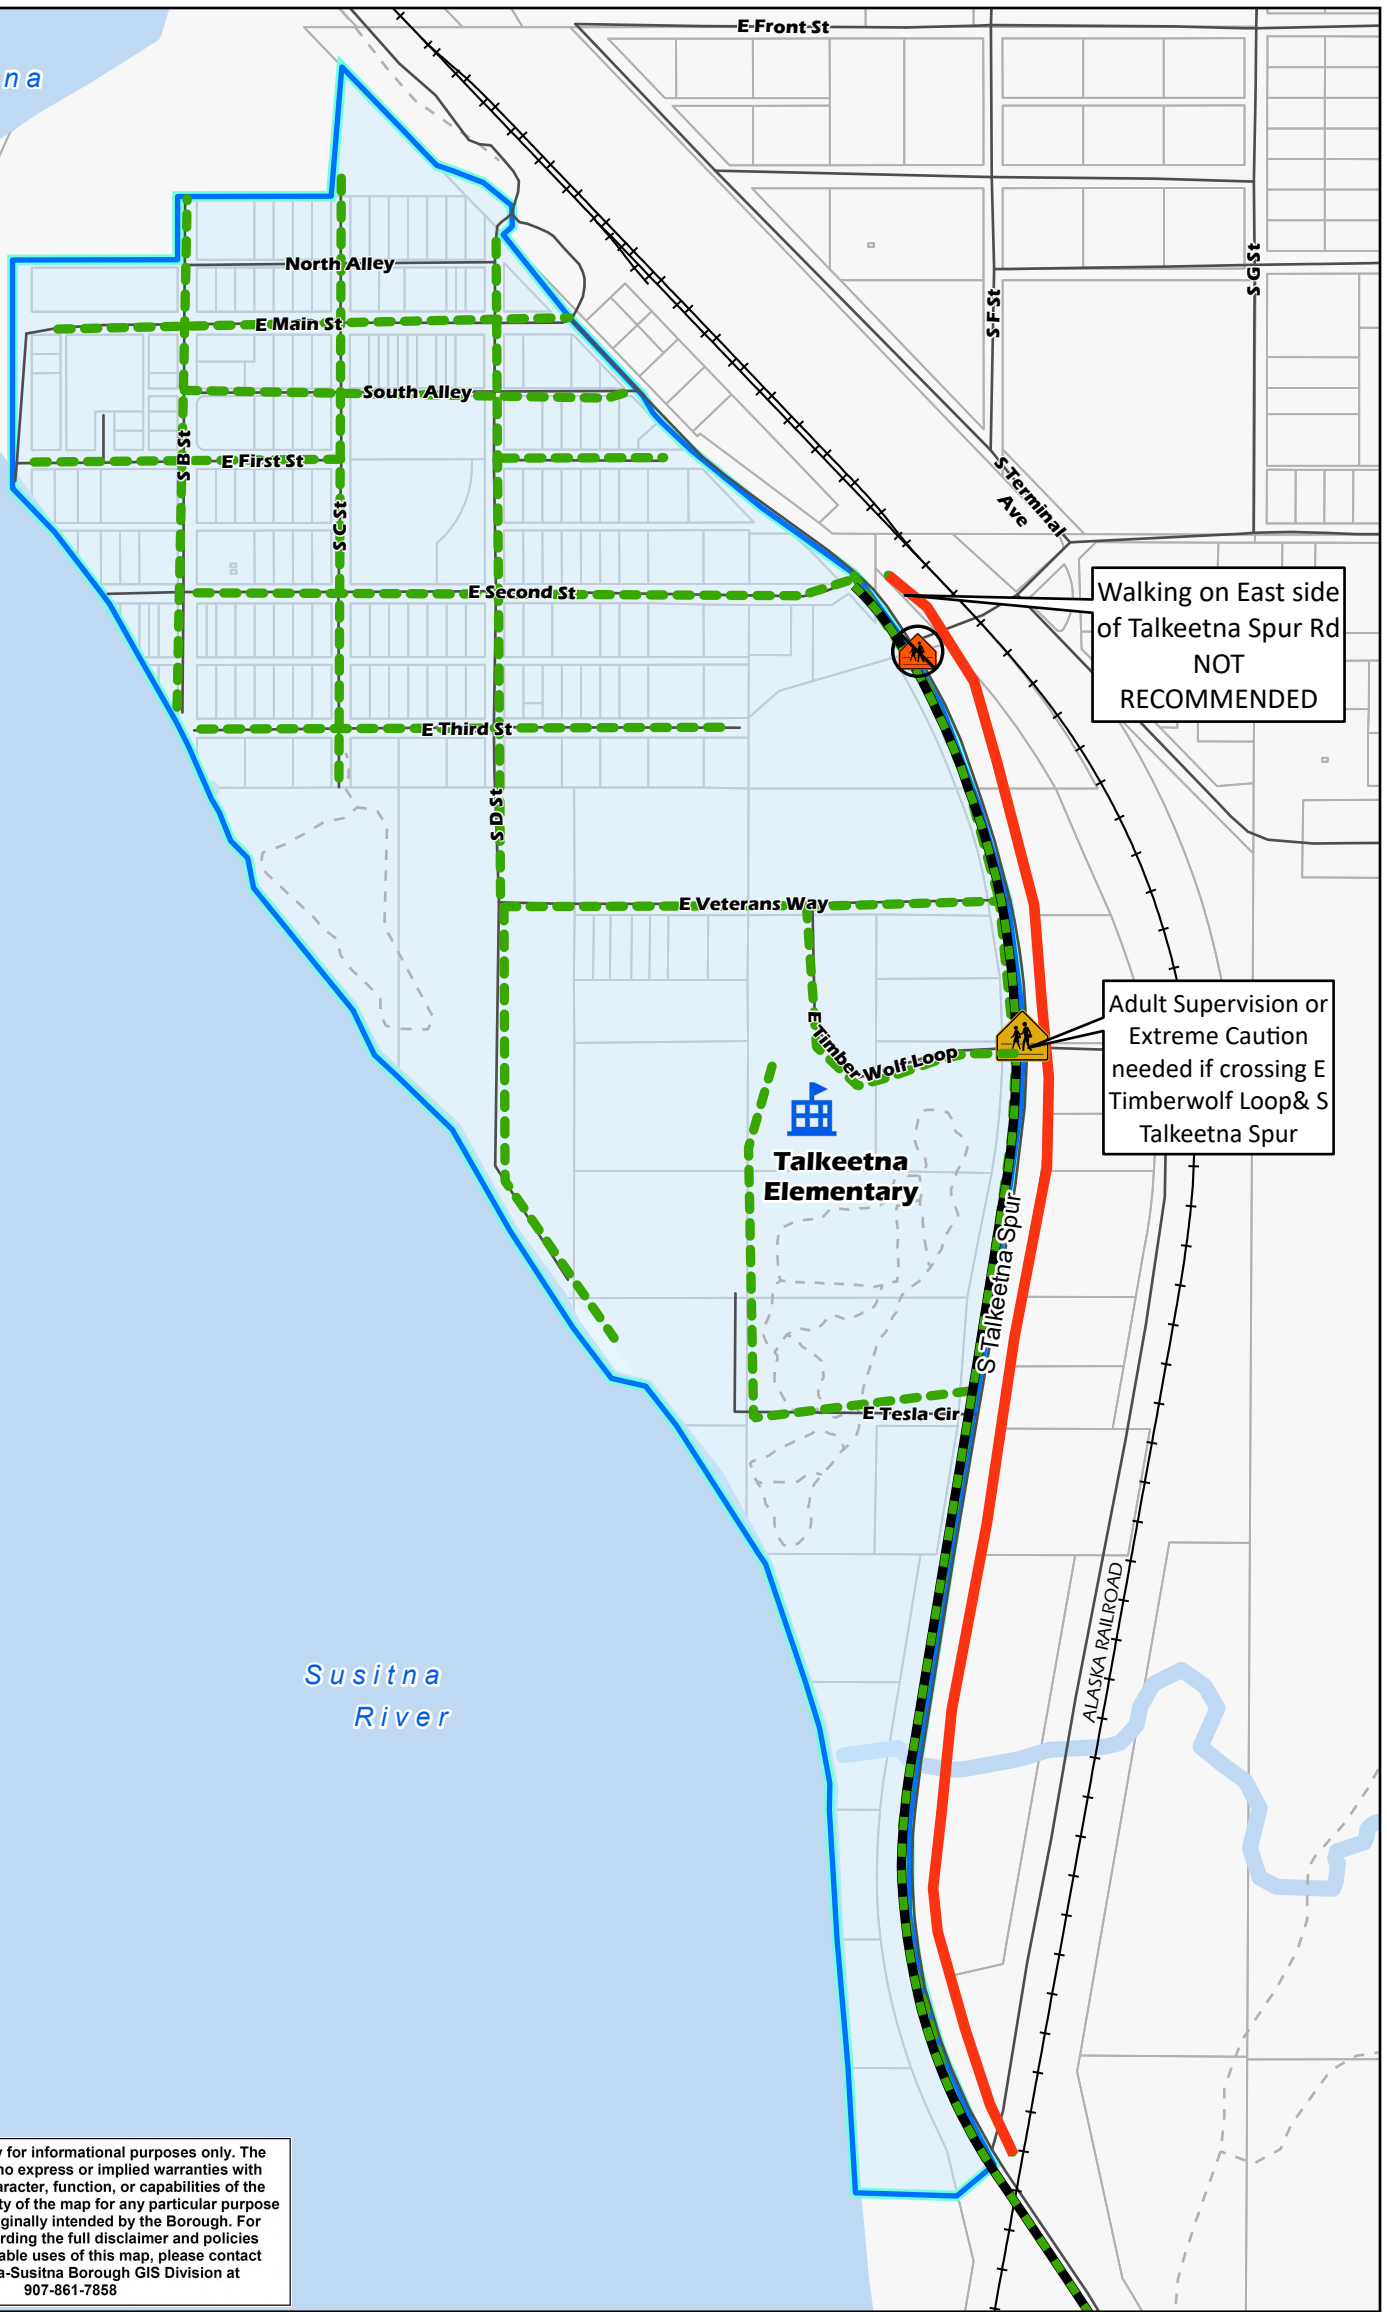

Path: M:\Product\Planning\Schools\Safe\_Routes\_To\_Schools\SRTS\_Parent\_Maps\aprxSRTS\_Parent\_Maps.pdf

Talkeetna River

Walking on East side of Talkeetna Spur Rd NOT RECOMMENDED

Adult Supervision or Extreme Caution needed if crossing E Timber Wolf Loop & S Talkeetna Spur

This map is solely for informational purposes only. The Borough makes no express or implied warranties with respect to the character, function, or capabilities of the map or the suitability of the map for any particular purpose beyond those originally intended by the Borough. For information regarding the full disclaimer and policies related to acceptable uses of this map, please contact the Matanuska-Susitna Borough GIS Division at 907-861-7858

### Safe Routes to School (SRTS Plan 2024) | Talkeetna Elementary

Map Produced by MSB Planning & GIS Divisions

8/2/2024

Talkeetna Elementary

Safer Street Crossing

Crossings NOT Recommended

Safer Walking Routes

Separated Path

Current Walking Area