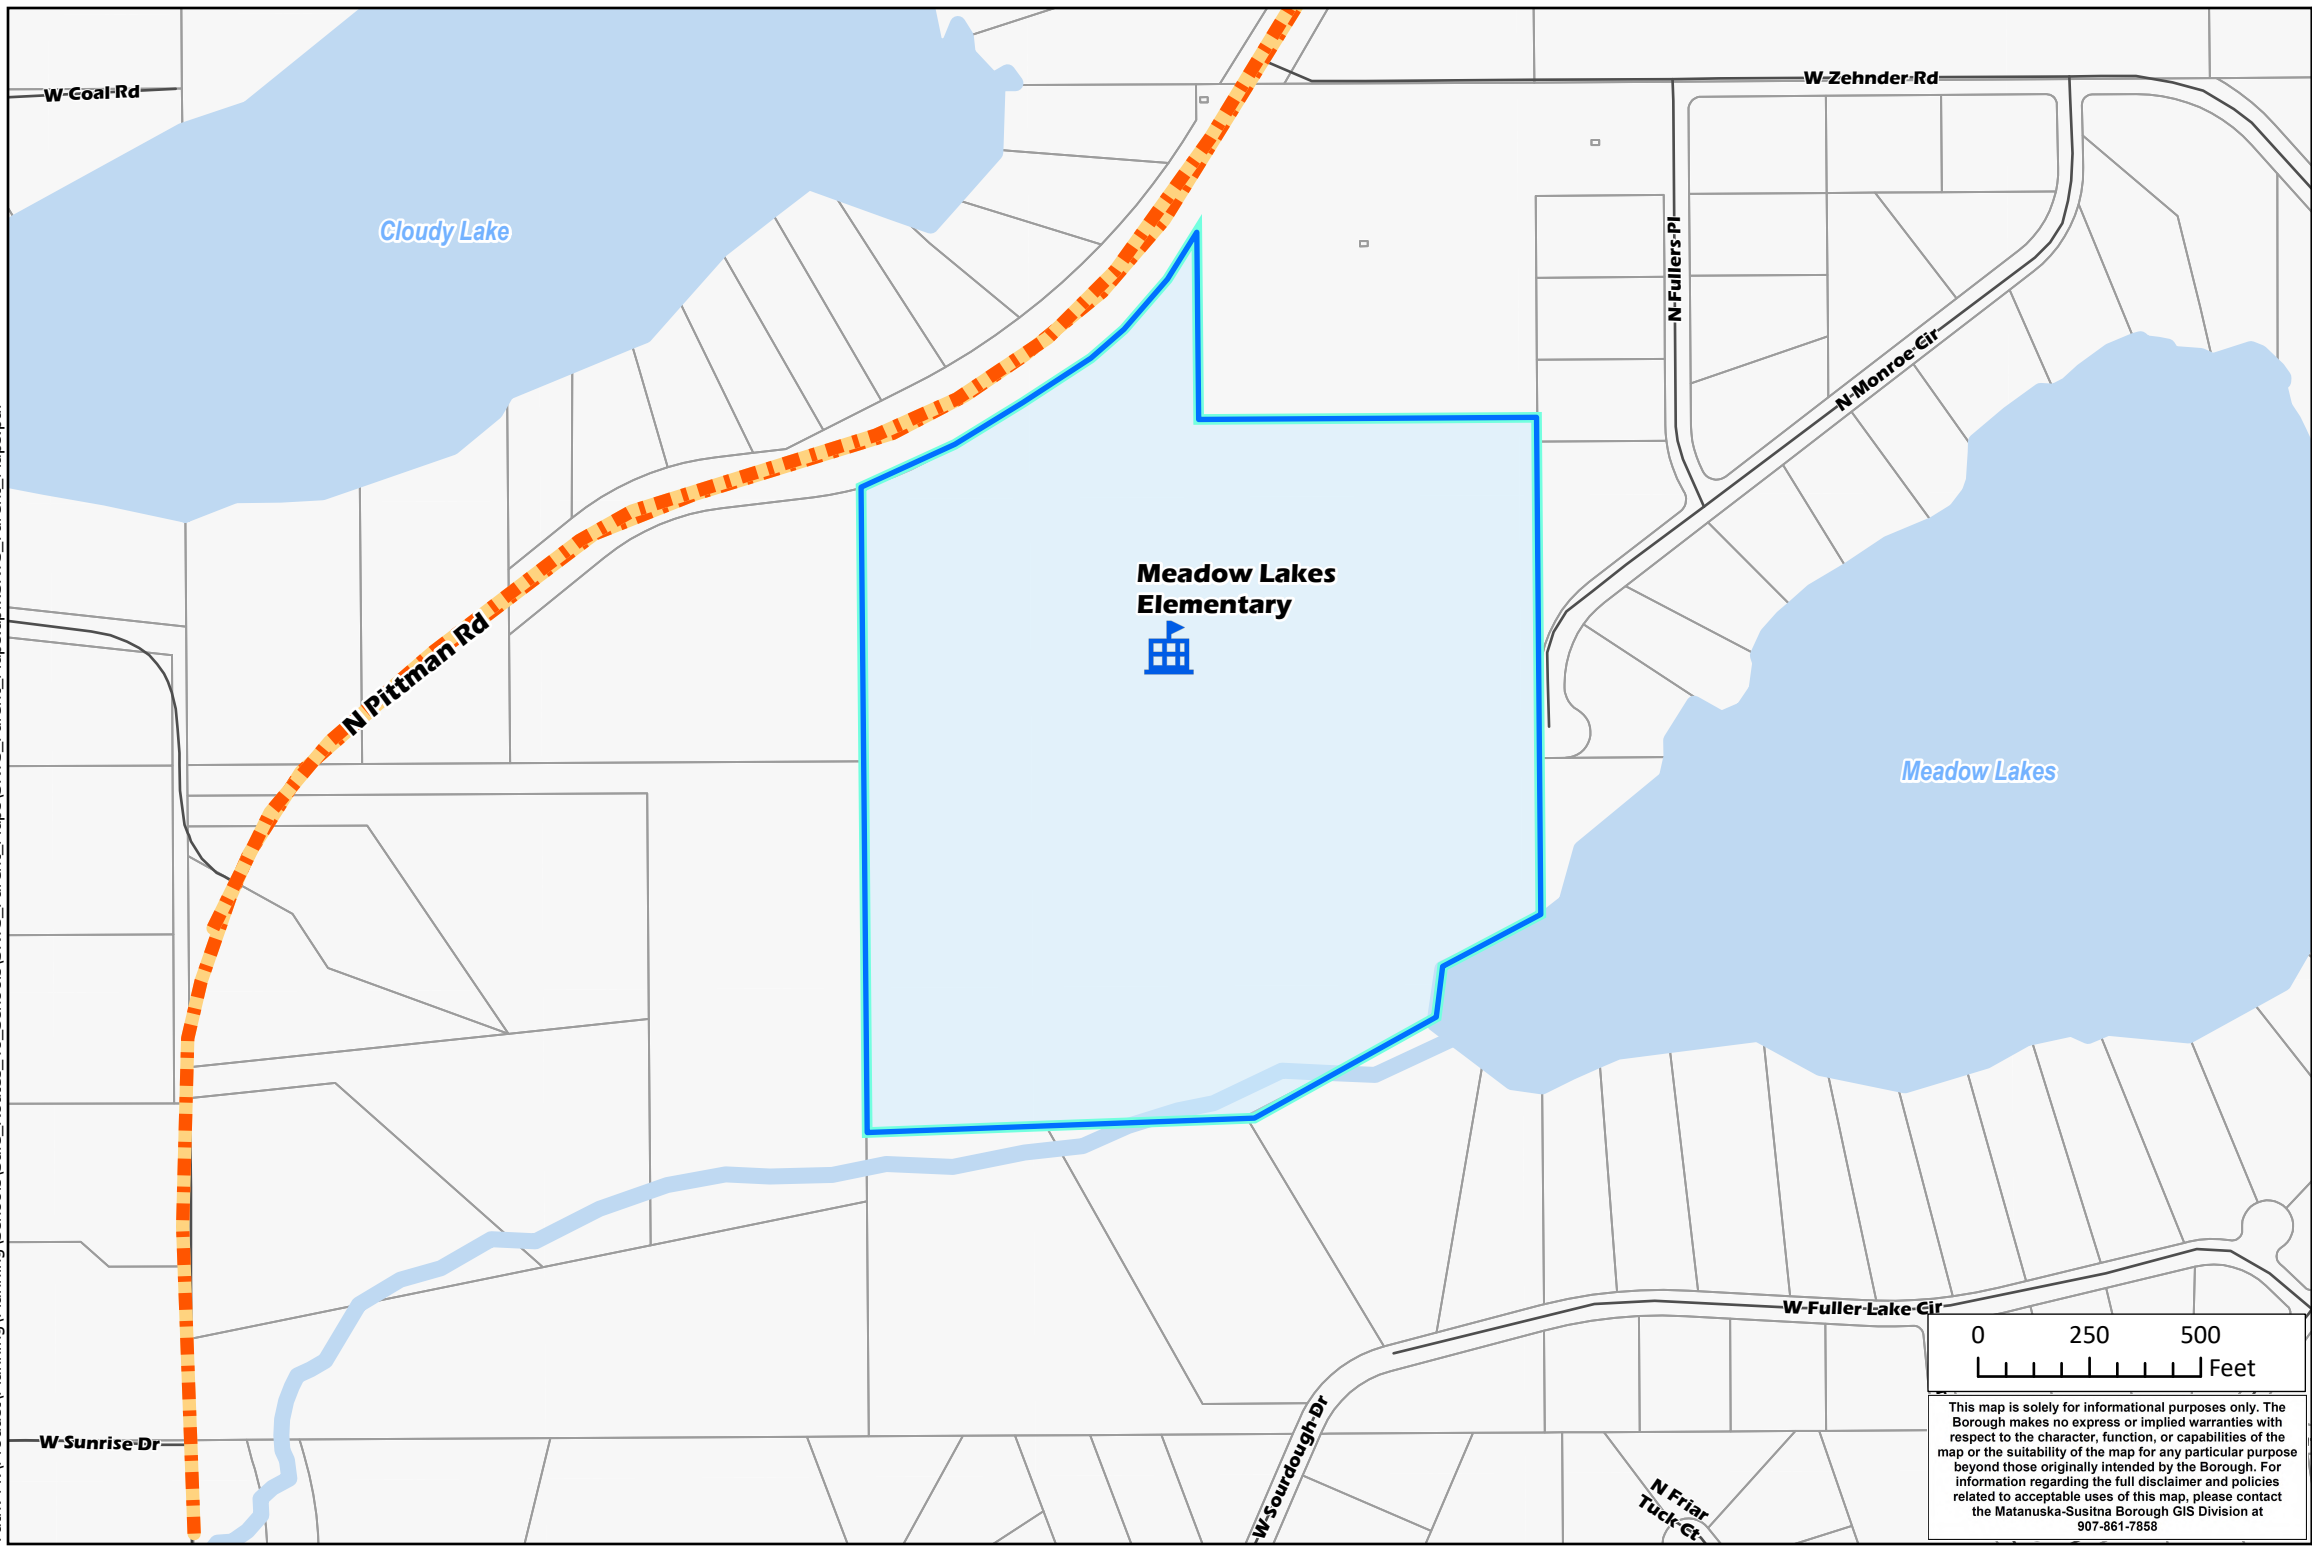

Safe Routes to School (SRTS Plan 2024)

Meadow Lakes Elementary

Legend

- Meadow Lakes
- Barrier Road: Do NOT Cross Here
- Current Walking Area

Note: There are currently no safe walking routes for Meadow Lakes

Map Produced by MSB GIS Division

7/26/2024

Path: M:\Product\Planning\Schools\Safe_Routes_To_Schools\SRTS_Parent_Maps\SRTS_Parent_Maps.aprx\SRTS_Parent_Maps.pdf