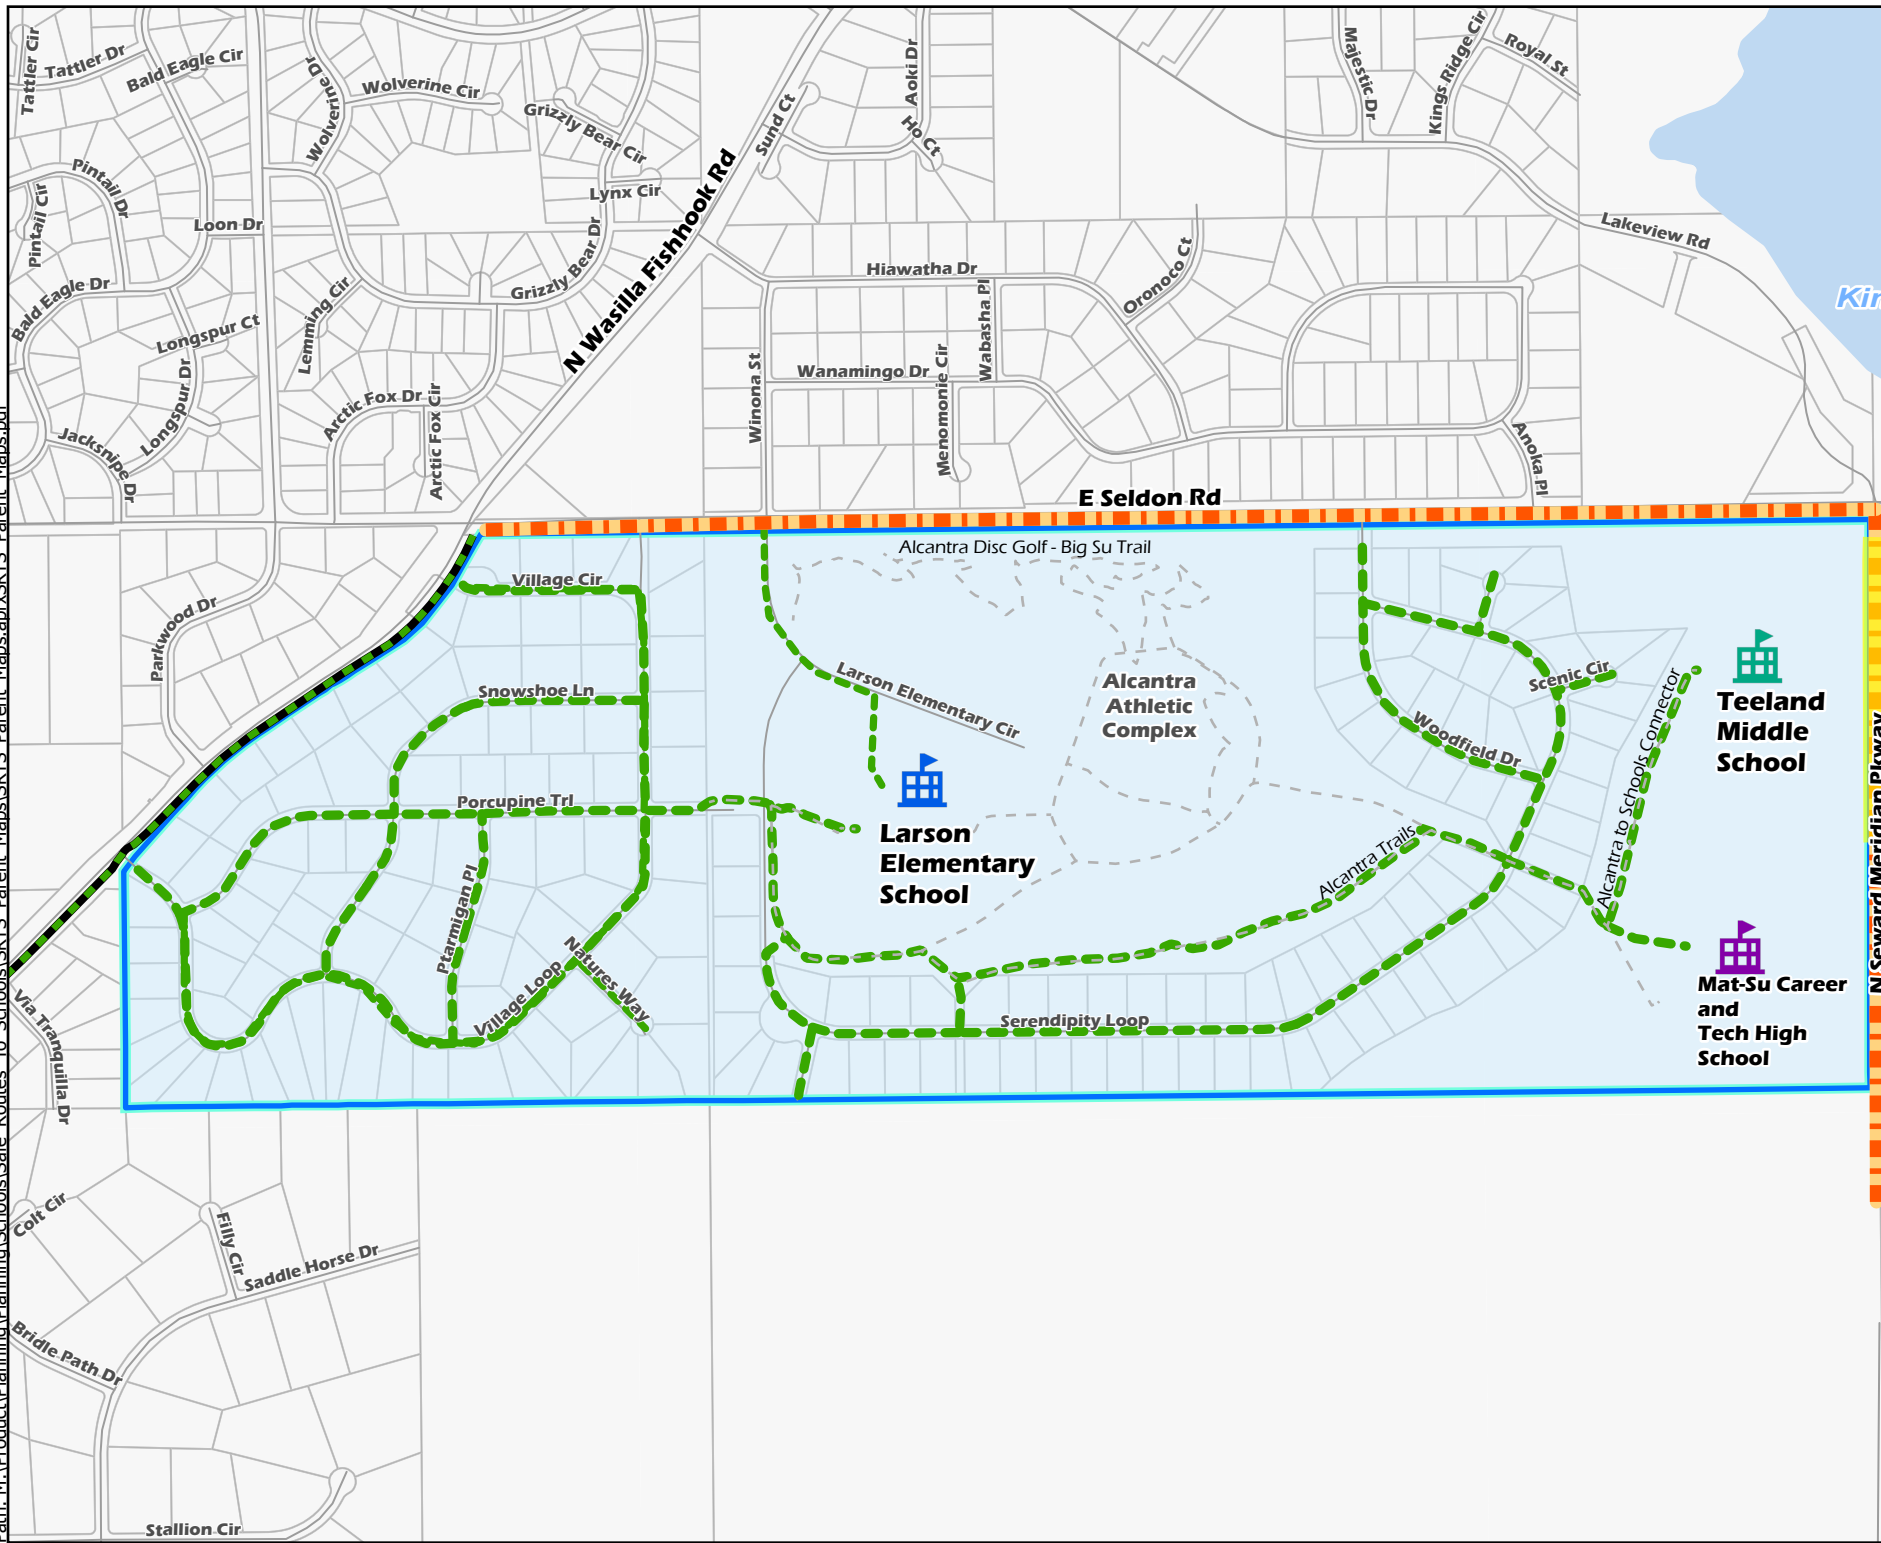

Path: M:\Product\Planning\Schools\Safe Routes To Schools\SRTS Parent Maps\SRTS Parent Maps.aprx\SRTS Parent Maps.pdf

This map is solely for informational purposes only. The Borough makes no express or implied warranties with respect to the character, function, or capabilities of the map or the suitability of the map for any particular purpose beyond those originally intended by the Borough. For information regarding the full disclaimer and policies related to acceptable uses of this map, please contact the Matanuska-Susitna Borough GIS Division at 907-861-7858

Safe Routes to School (SRTS Plan 2024)

Legend

- Larson Elementary
- Teeland Middle School
- Mat-Su Career and Tech High School
- Safer Walking Route
- Separated Path
- Barrier Road: Do NOT Cross Here
- School Zones (20 MPH)
- Current Walking Area

Map Produced by MSB GIS Division 8/5/2024

Kings Lake

N Seward Meridian Pkwy

Fronteras Charter (K-12)

Mat-Su Day School

Larson Elementary School

Teeland Middle School

Mat-Su Career and Tech High School

Azurite Cir

Alcantra Disc Golf - Big Su Trail

Larson Elementary Cir

Woodfield Dr

Scenic Cir

Alcantra Trails

Serendipity Loop

Village Cir