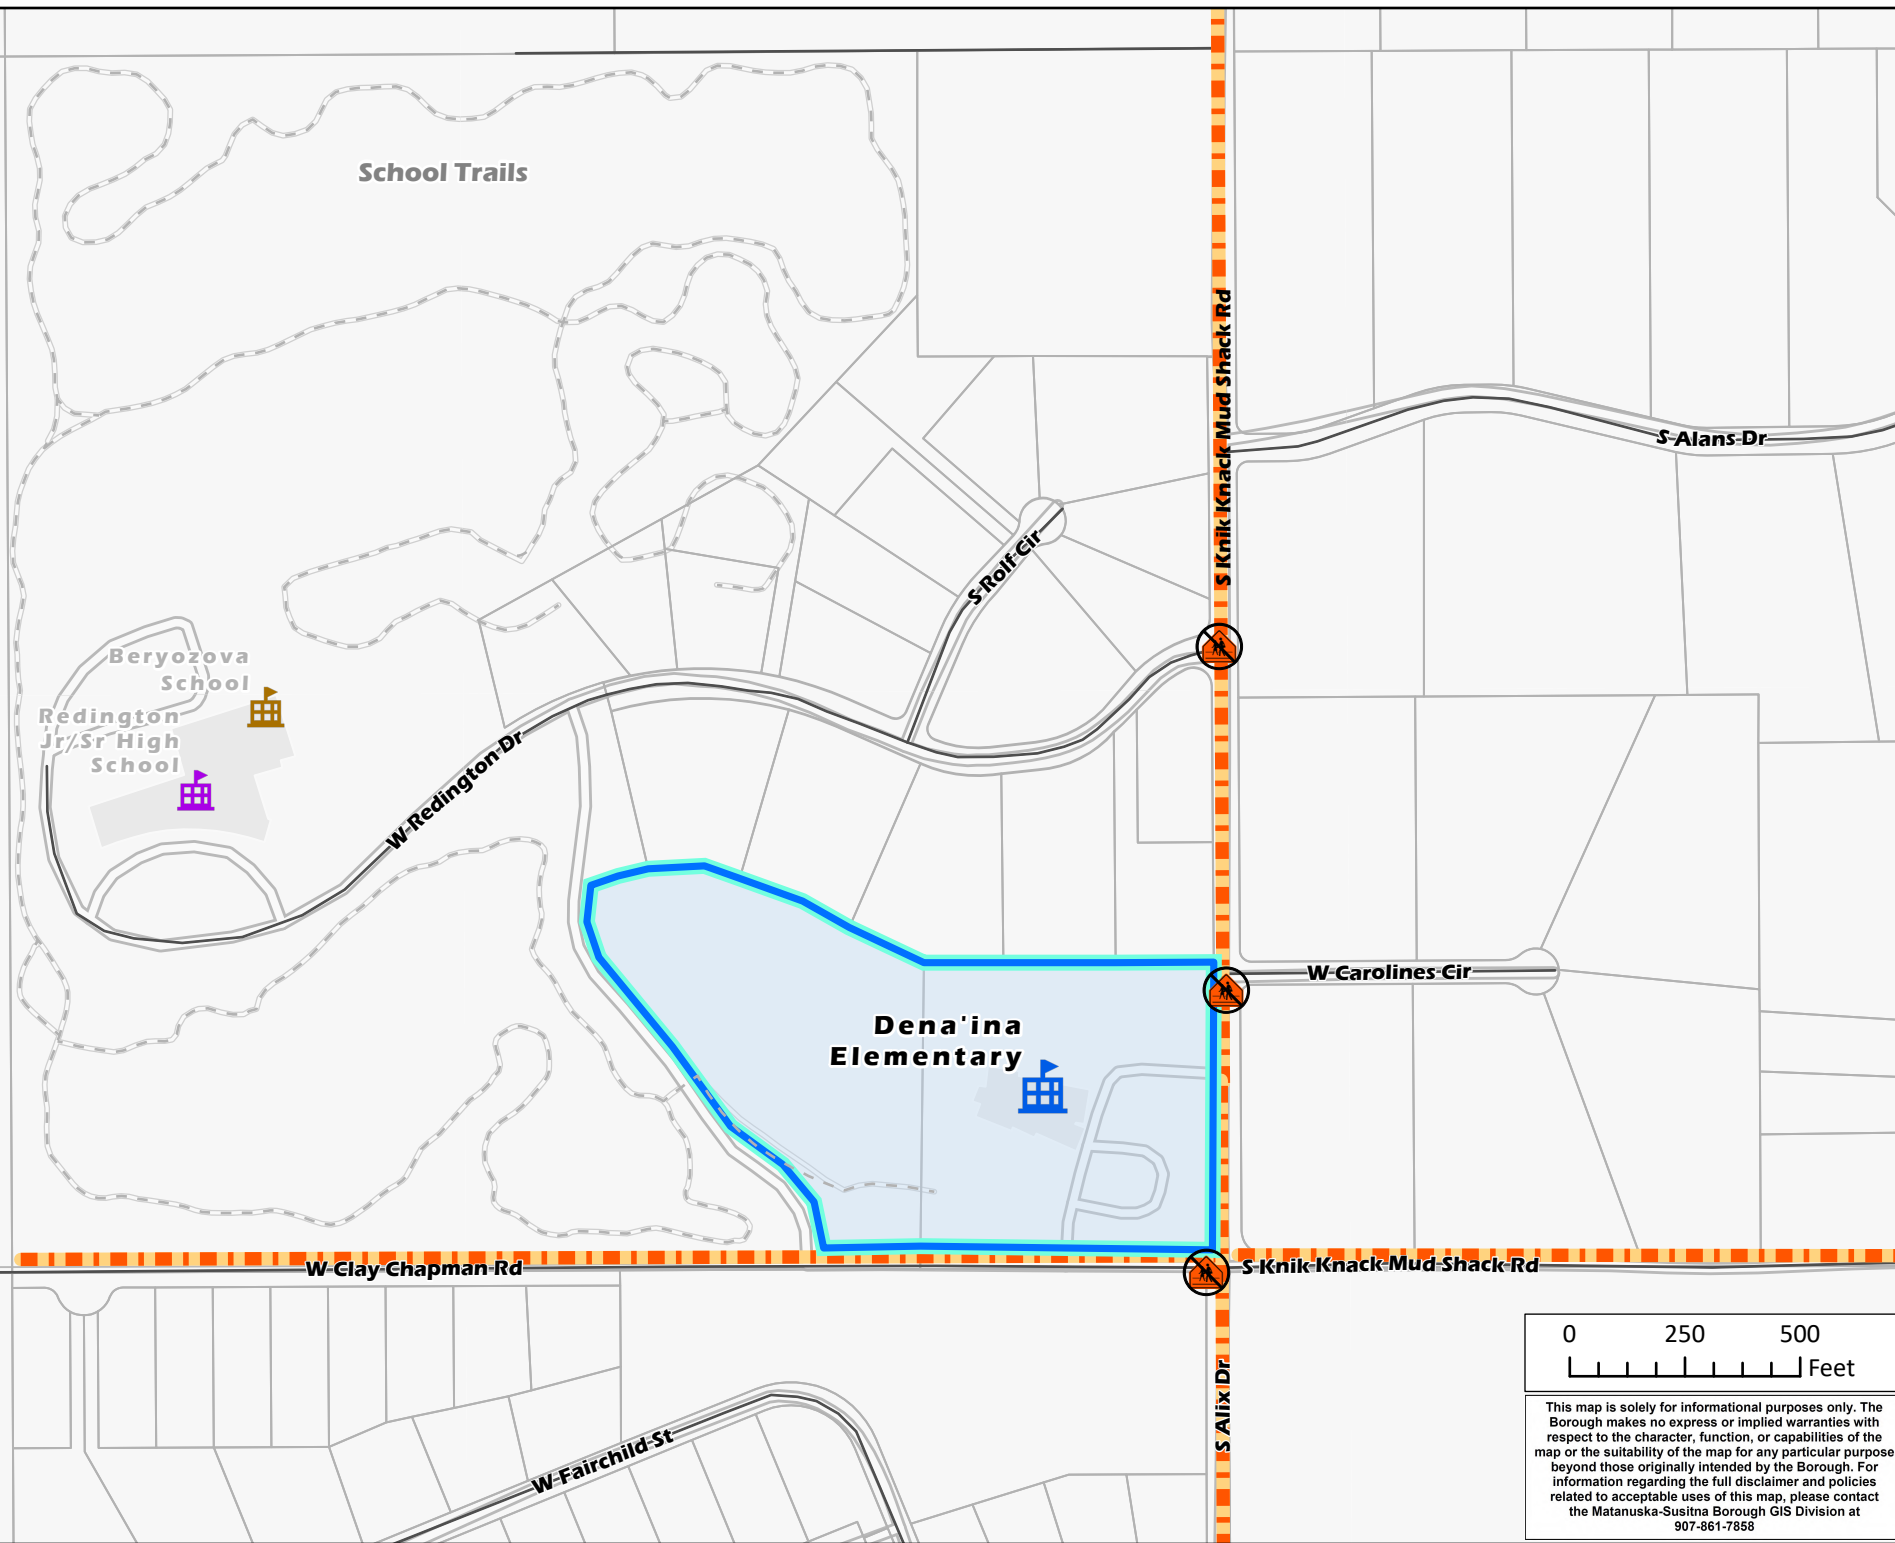

# Safe Routes to School (SRTS Plan 2024)

## Dena'ina Elementary

### Legend

- Dena'ina Elementary
- Crossing NOT Recommended
- Current Walking Area
- Barrier Road: Do NOT Cross Here

NOTE: There are currently no safe walking routes accessing Dena'ina Elementary School.

Map Produced by MSB GIS Division  
7/25/2024

0 250 500 Feet

This map is solely for informational purposes only. The Borough makes no express or implied warranties with respect to the character, function, or capabilities of the map or the suitability of the map for any particular purpose beyond those originally intended by the Borough. For information regarding the full disclaimer and policies related to acceptable uses of this map, please contact the Matanuska-Susitna Borough GIS Division at 907-861-7858