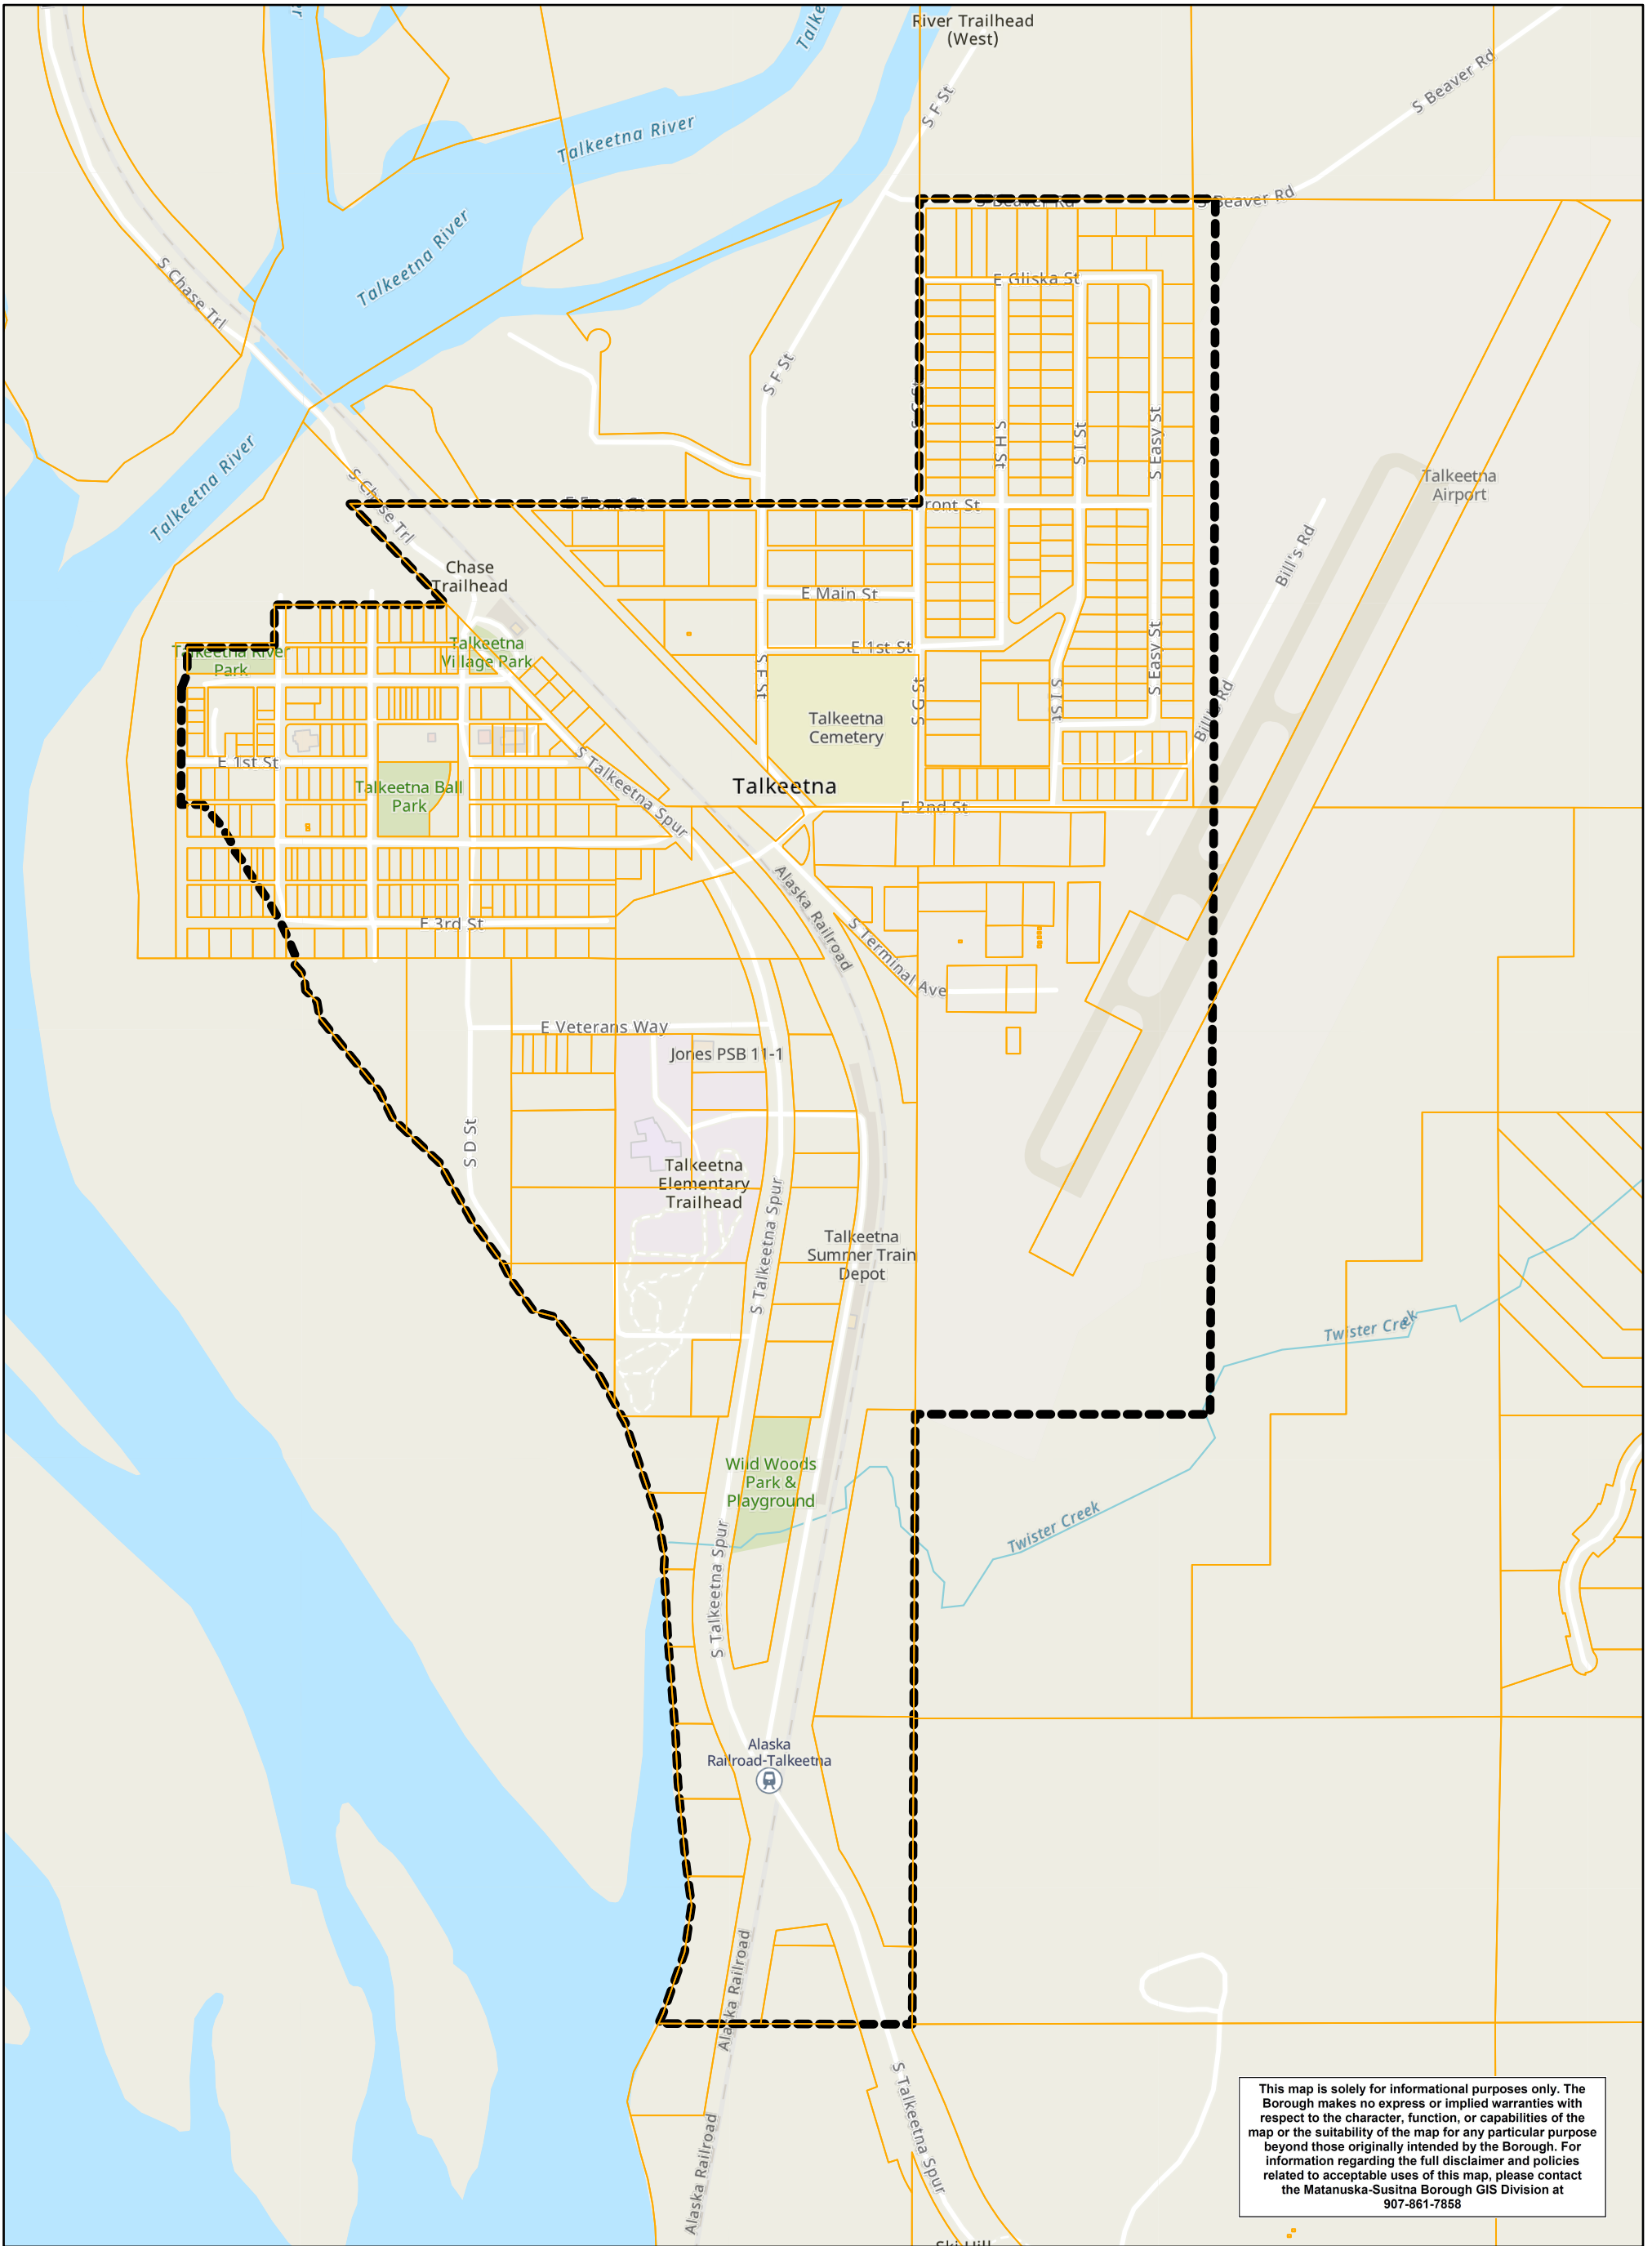

"M:\Product\Finance\Assessments\Special_Service_Areas\SSA_Location_Maps\Projects and Maps\SpecialServiceAreas.aprx"

Talkeetna Special Service Area: Water and Sewer

0 250 500 1,000 Feet