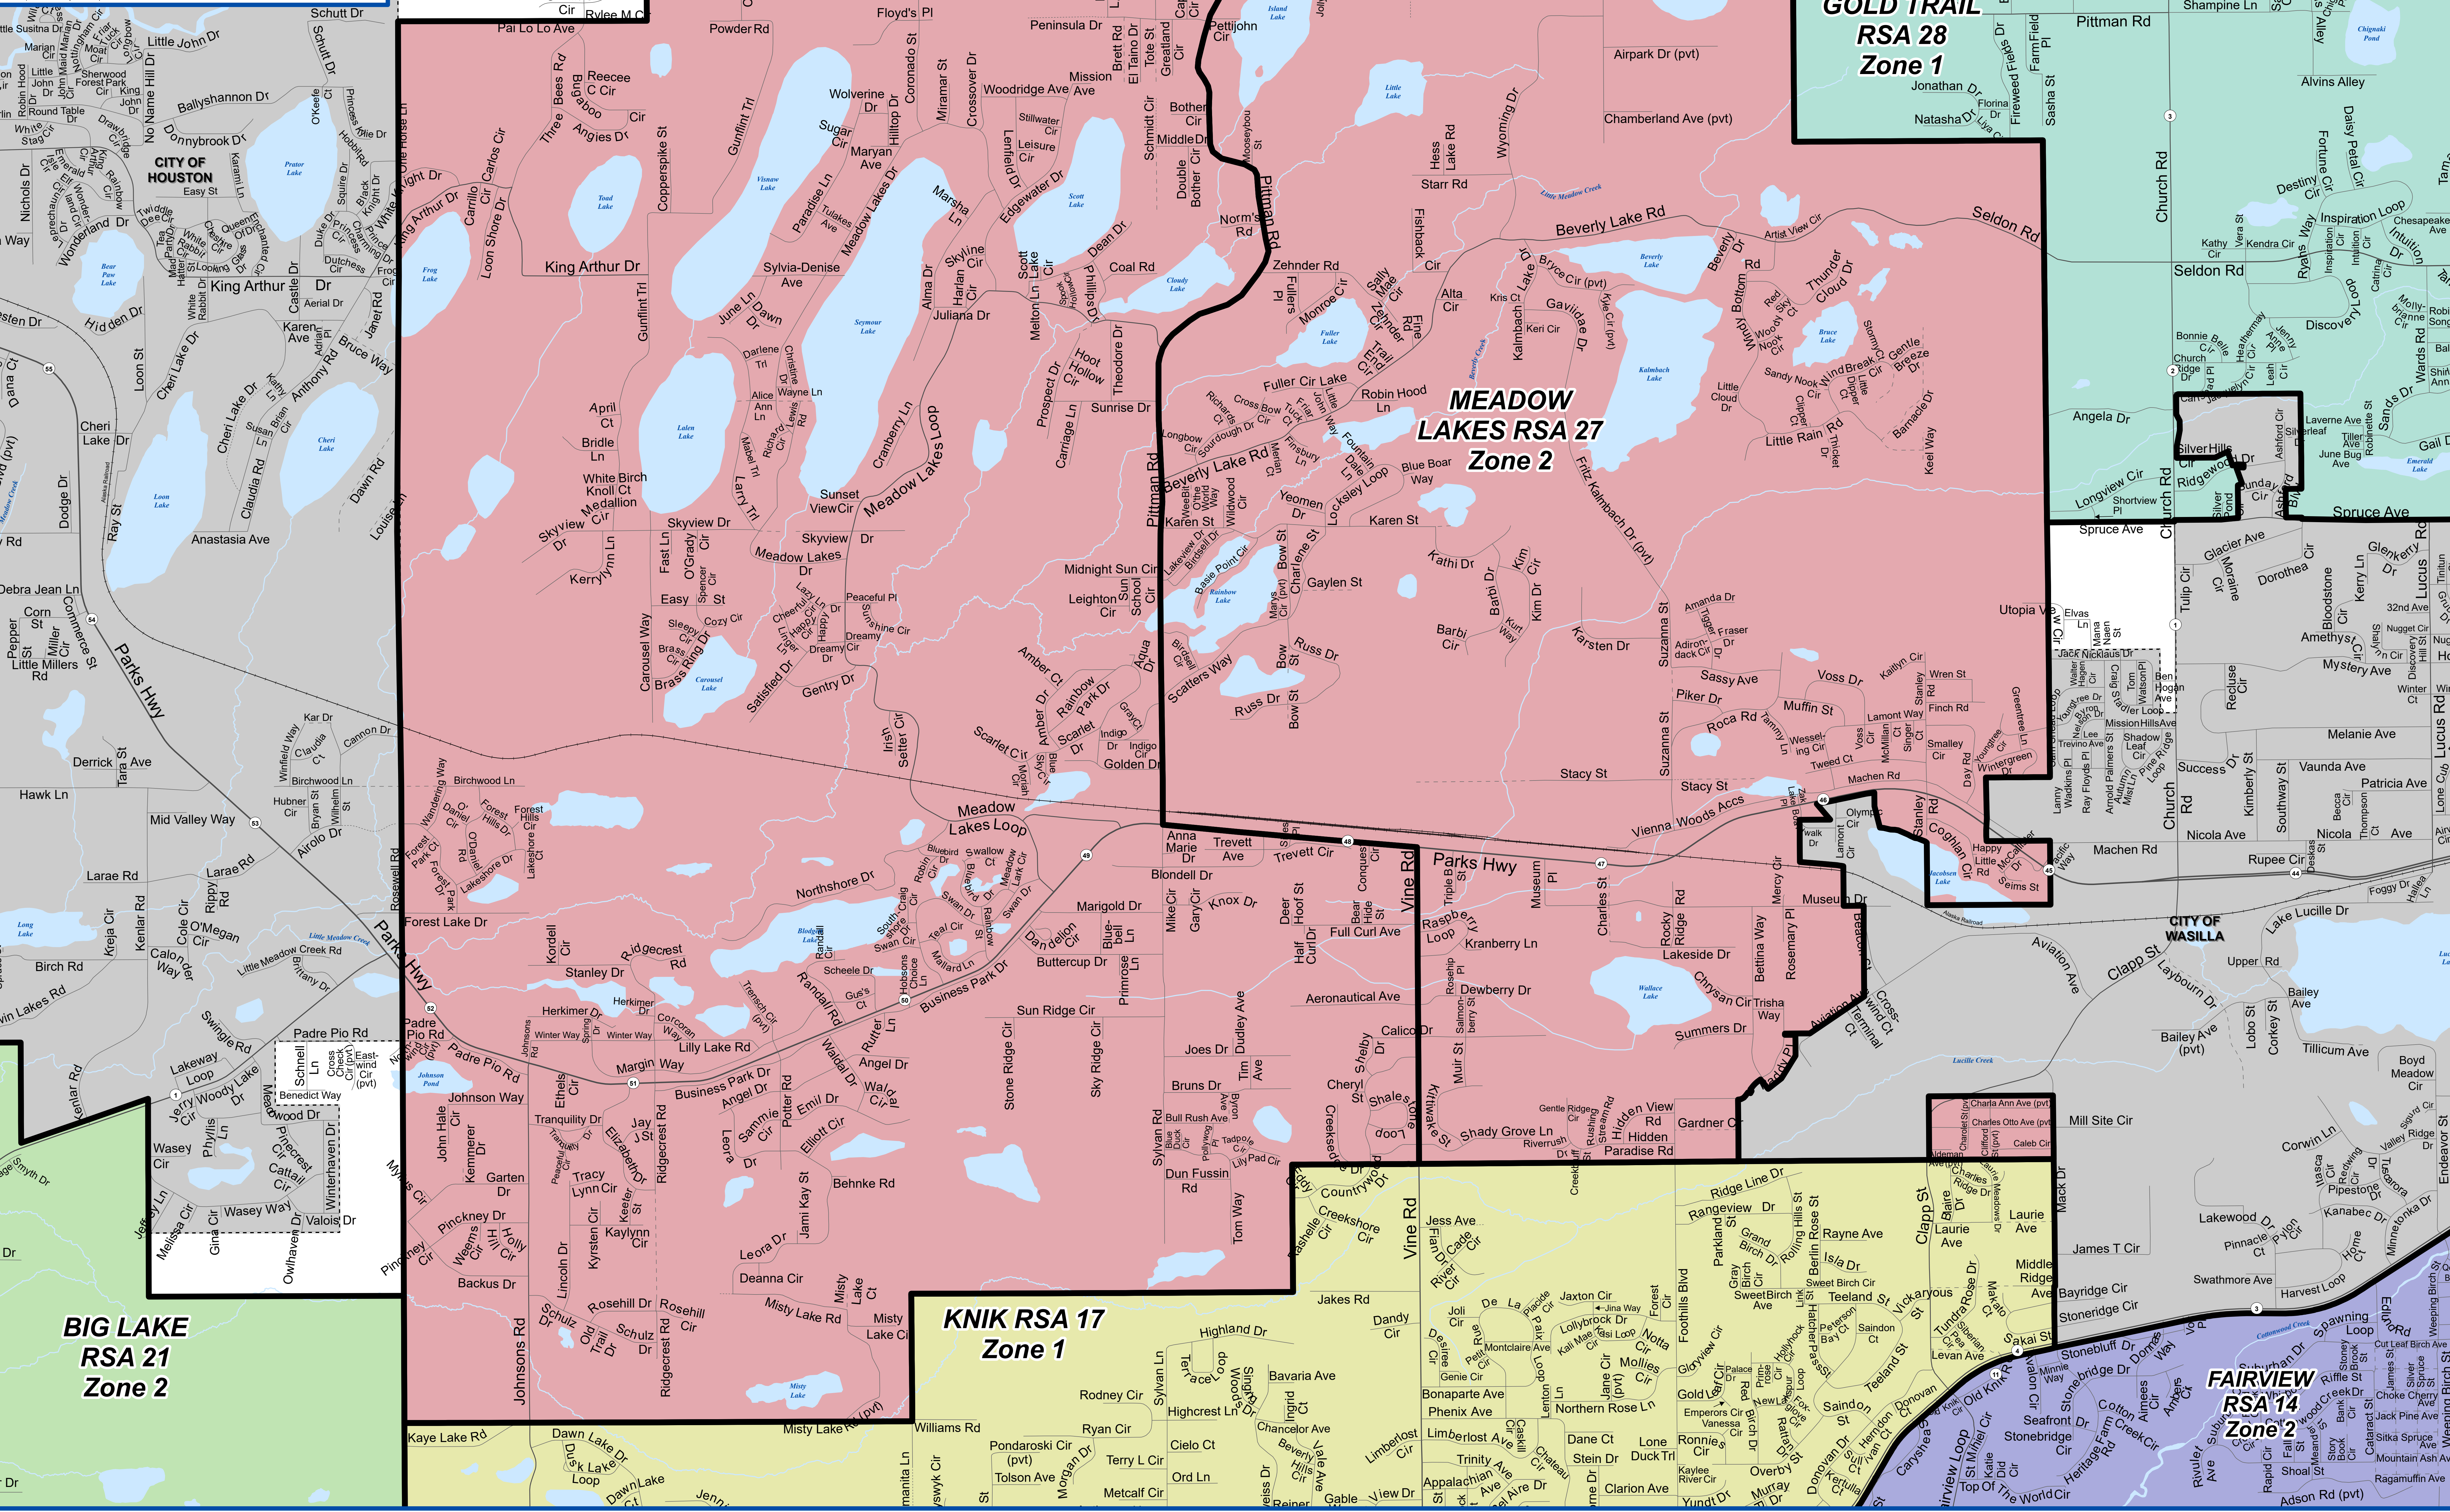

MEADOW LAKES RSA 27

Alpine No. 31	Knik No. 17	Highway
Big Lake No. 21	Lazy Mountain No. 19	Major
Bogard No. 25	Meadow Lakes No. 27	Medium
Caswell Lakes No. 15	Midway No. 9	Minor
Fairview No. 14	North Colony No. 23	Private
Gold Trail No. 28	South Colony No. 16	Primitive
Greater Butte No. 29	Trapper Creek No. 30	Not Constructed
Greater Talkleeta No. 26	RSA Contractor Zones	Alaska Railroad
Greater Willow No. 20		

MEADOW LAKES RSA 27 Zone 1

GOLD TRAIL RSA 28 Zone 1

MEADOW LAKES RSA 27 Zone 2

BIG LAKE RSA 21 Zone 2

KNIK RSA 17 Zone 1

FAIRVIEW RSA 14 Zone 2