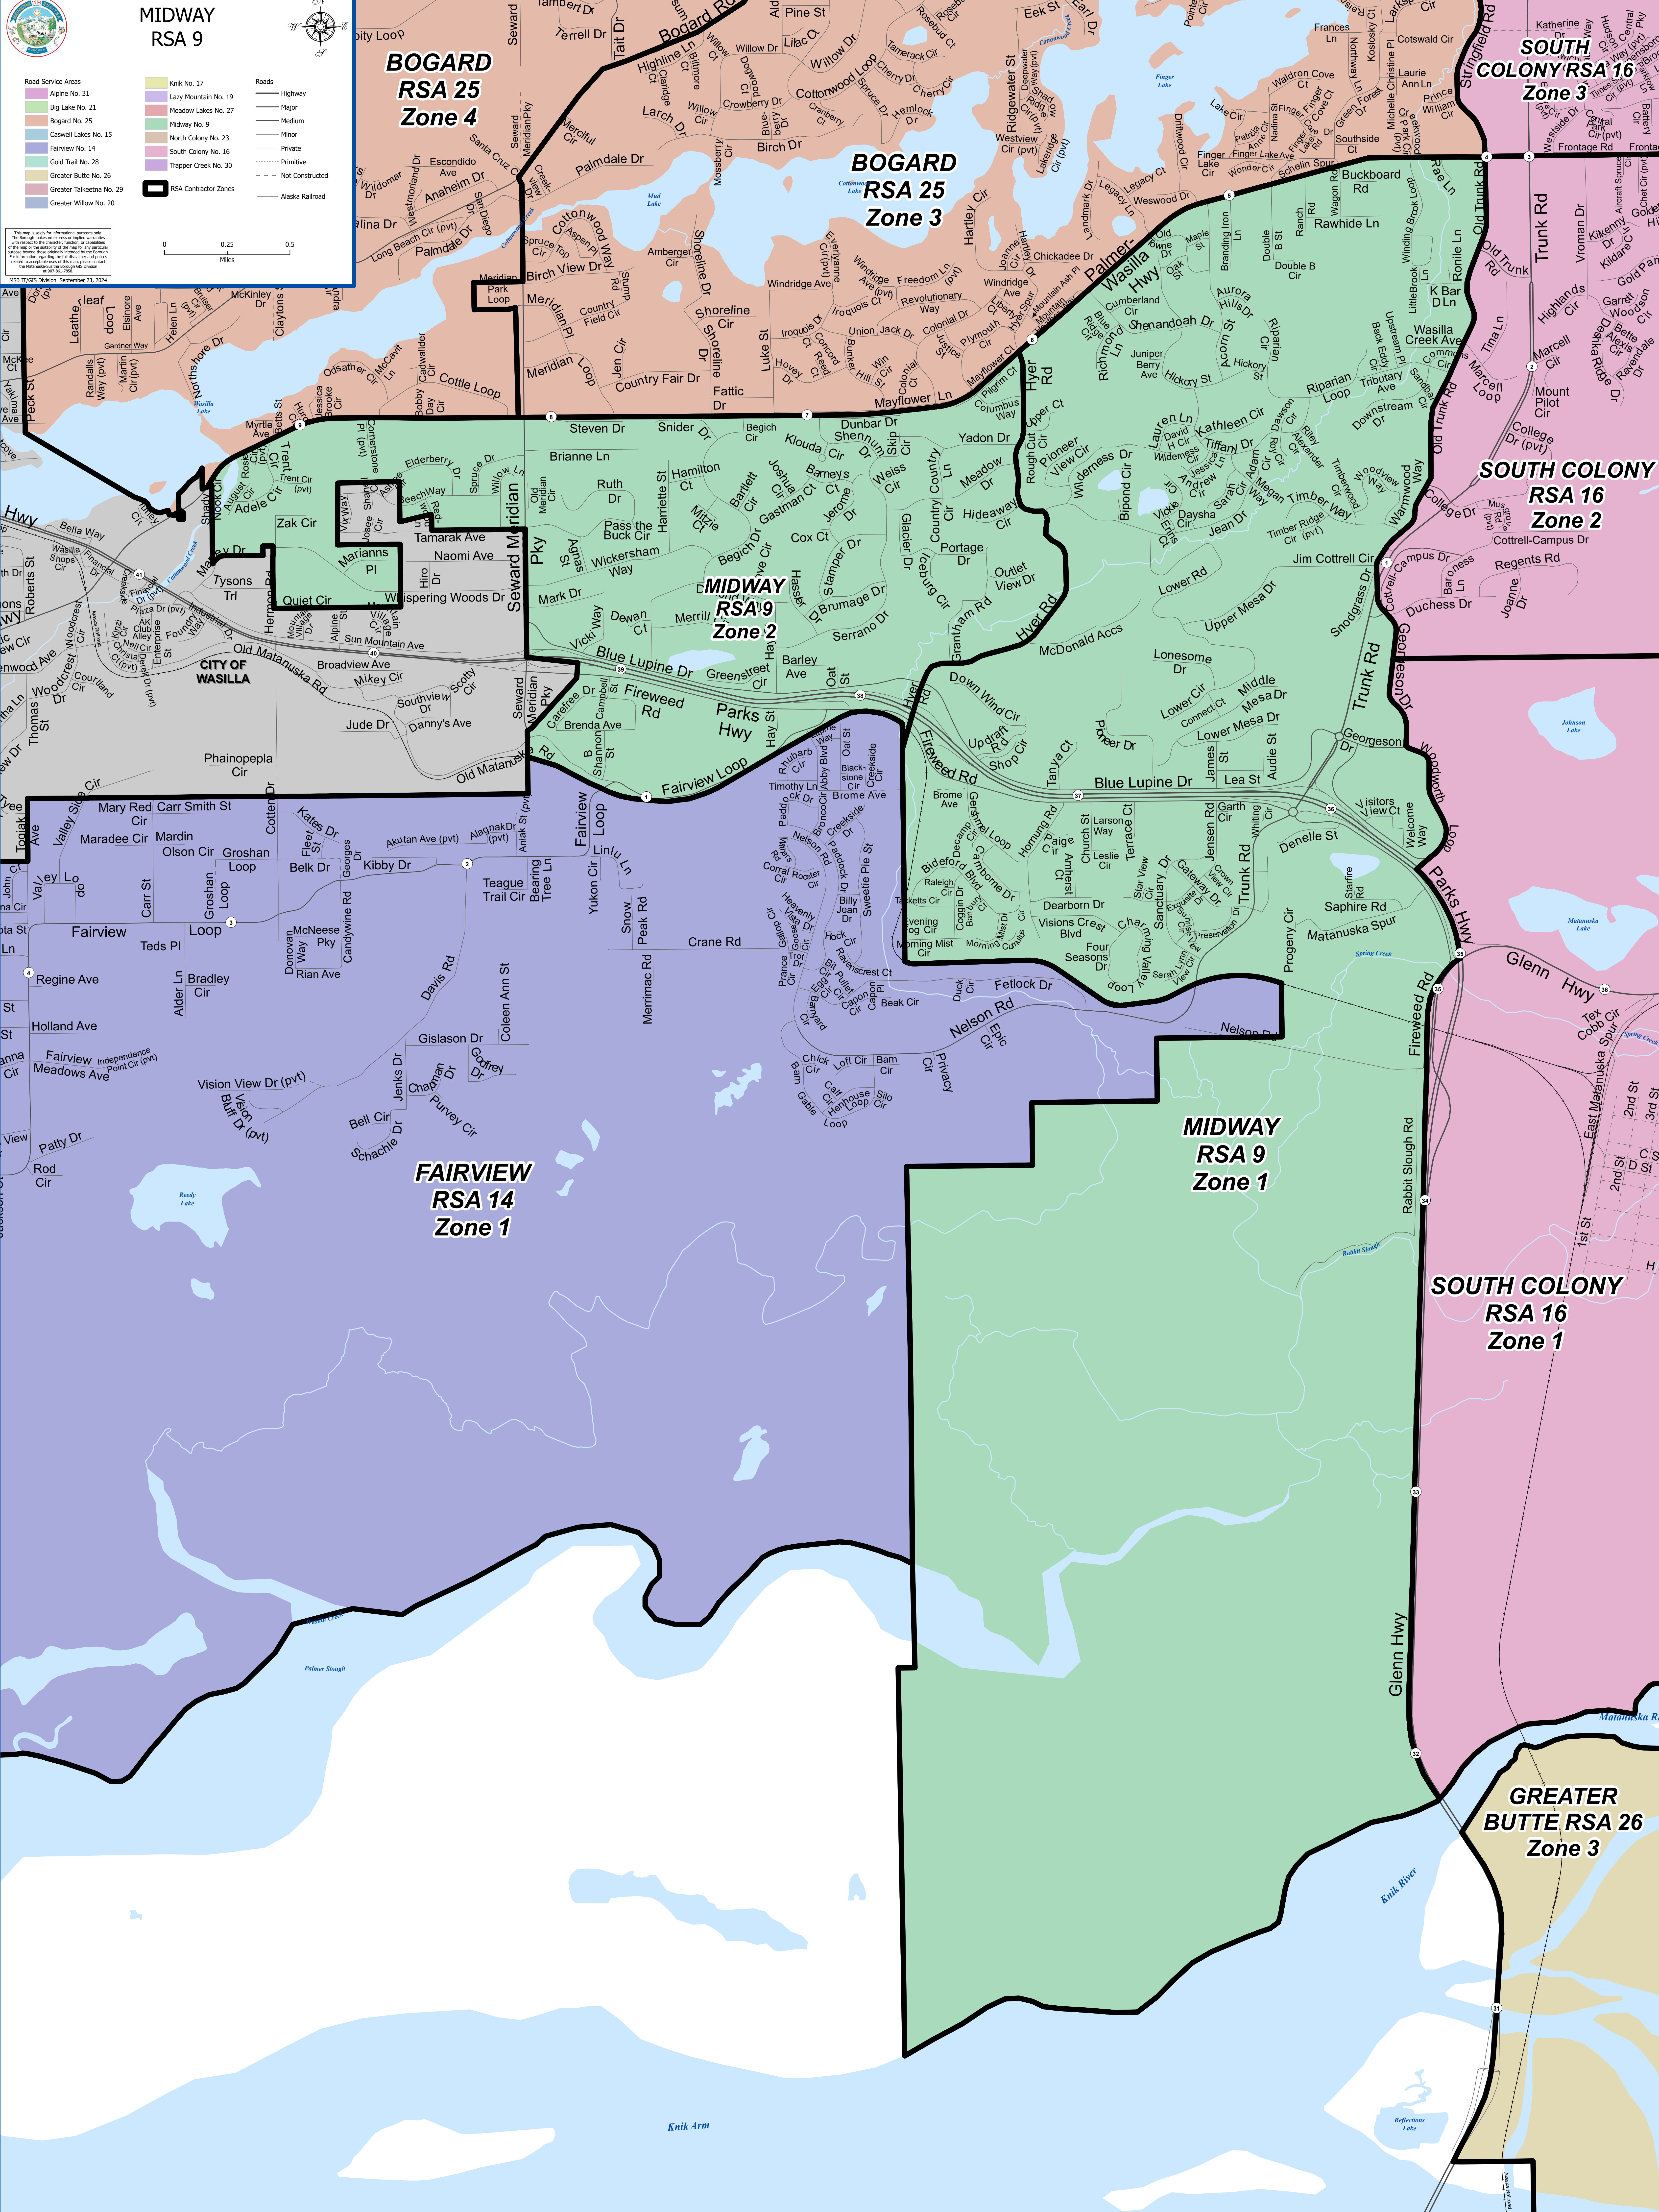

# MIDWAY RSA 9

- |                          |                      |                 |
|--------------------------|----------------------|-----------------|
| Alpine No. 31            | Knik No. 17          | Roads           |
| Big Lake No. 21          | Lazy Mountain No. 19 | Highway         |
| Bogard No. 25            | Meadow Lakes No. 27  | Major           |
| Caswell Lakes No. 15     | Midway No. 9         | Medium          |
| Fairview No. 14          | North Colony No. 23  | Minor           |
| Gold Trail No. 28        | South Colony No. 16  | Private         |
| Greater Butte No. 26     | Trapper Creek No. 30 | Primitive       |
| Greater Talkeetna No. 29 |                      | Not Constructed |
| Greater Willow No. 20    |                      | Alaska Railroad |

MSB ITGIS Division - September 23, 2024

**BOGARD  
RSA 25  
Zone 4**

**BOGARD  
RSA 25  
Zone 3**

**SOUTH  
COLONY RSA 16  
Zone 3**

**SOUTH COLONY  
RSA 16  
Zone 2**

**MIDWAY  
RSA 9  
Zone 2**

**MIDWAY  
RSA 9  
Zone 1**

**FAIRVIEW  
RSA 14  
Zone 1**

**SOUTH COLONY  
RSA 16  
Zone 1**

**GREATER  
BUTTE RSA 26  
Zone 3**