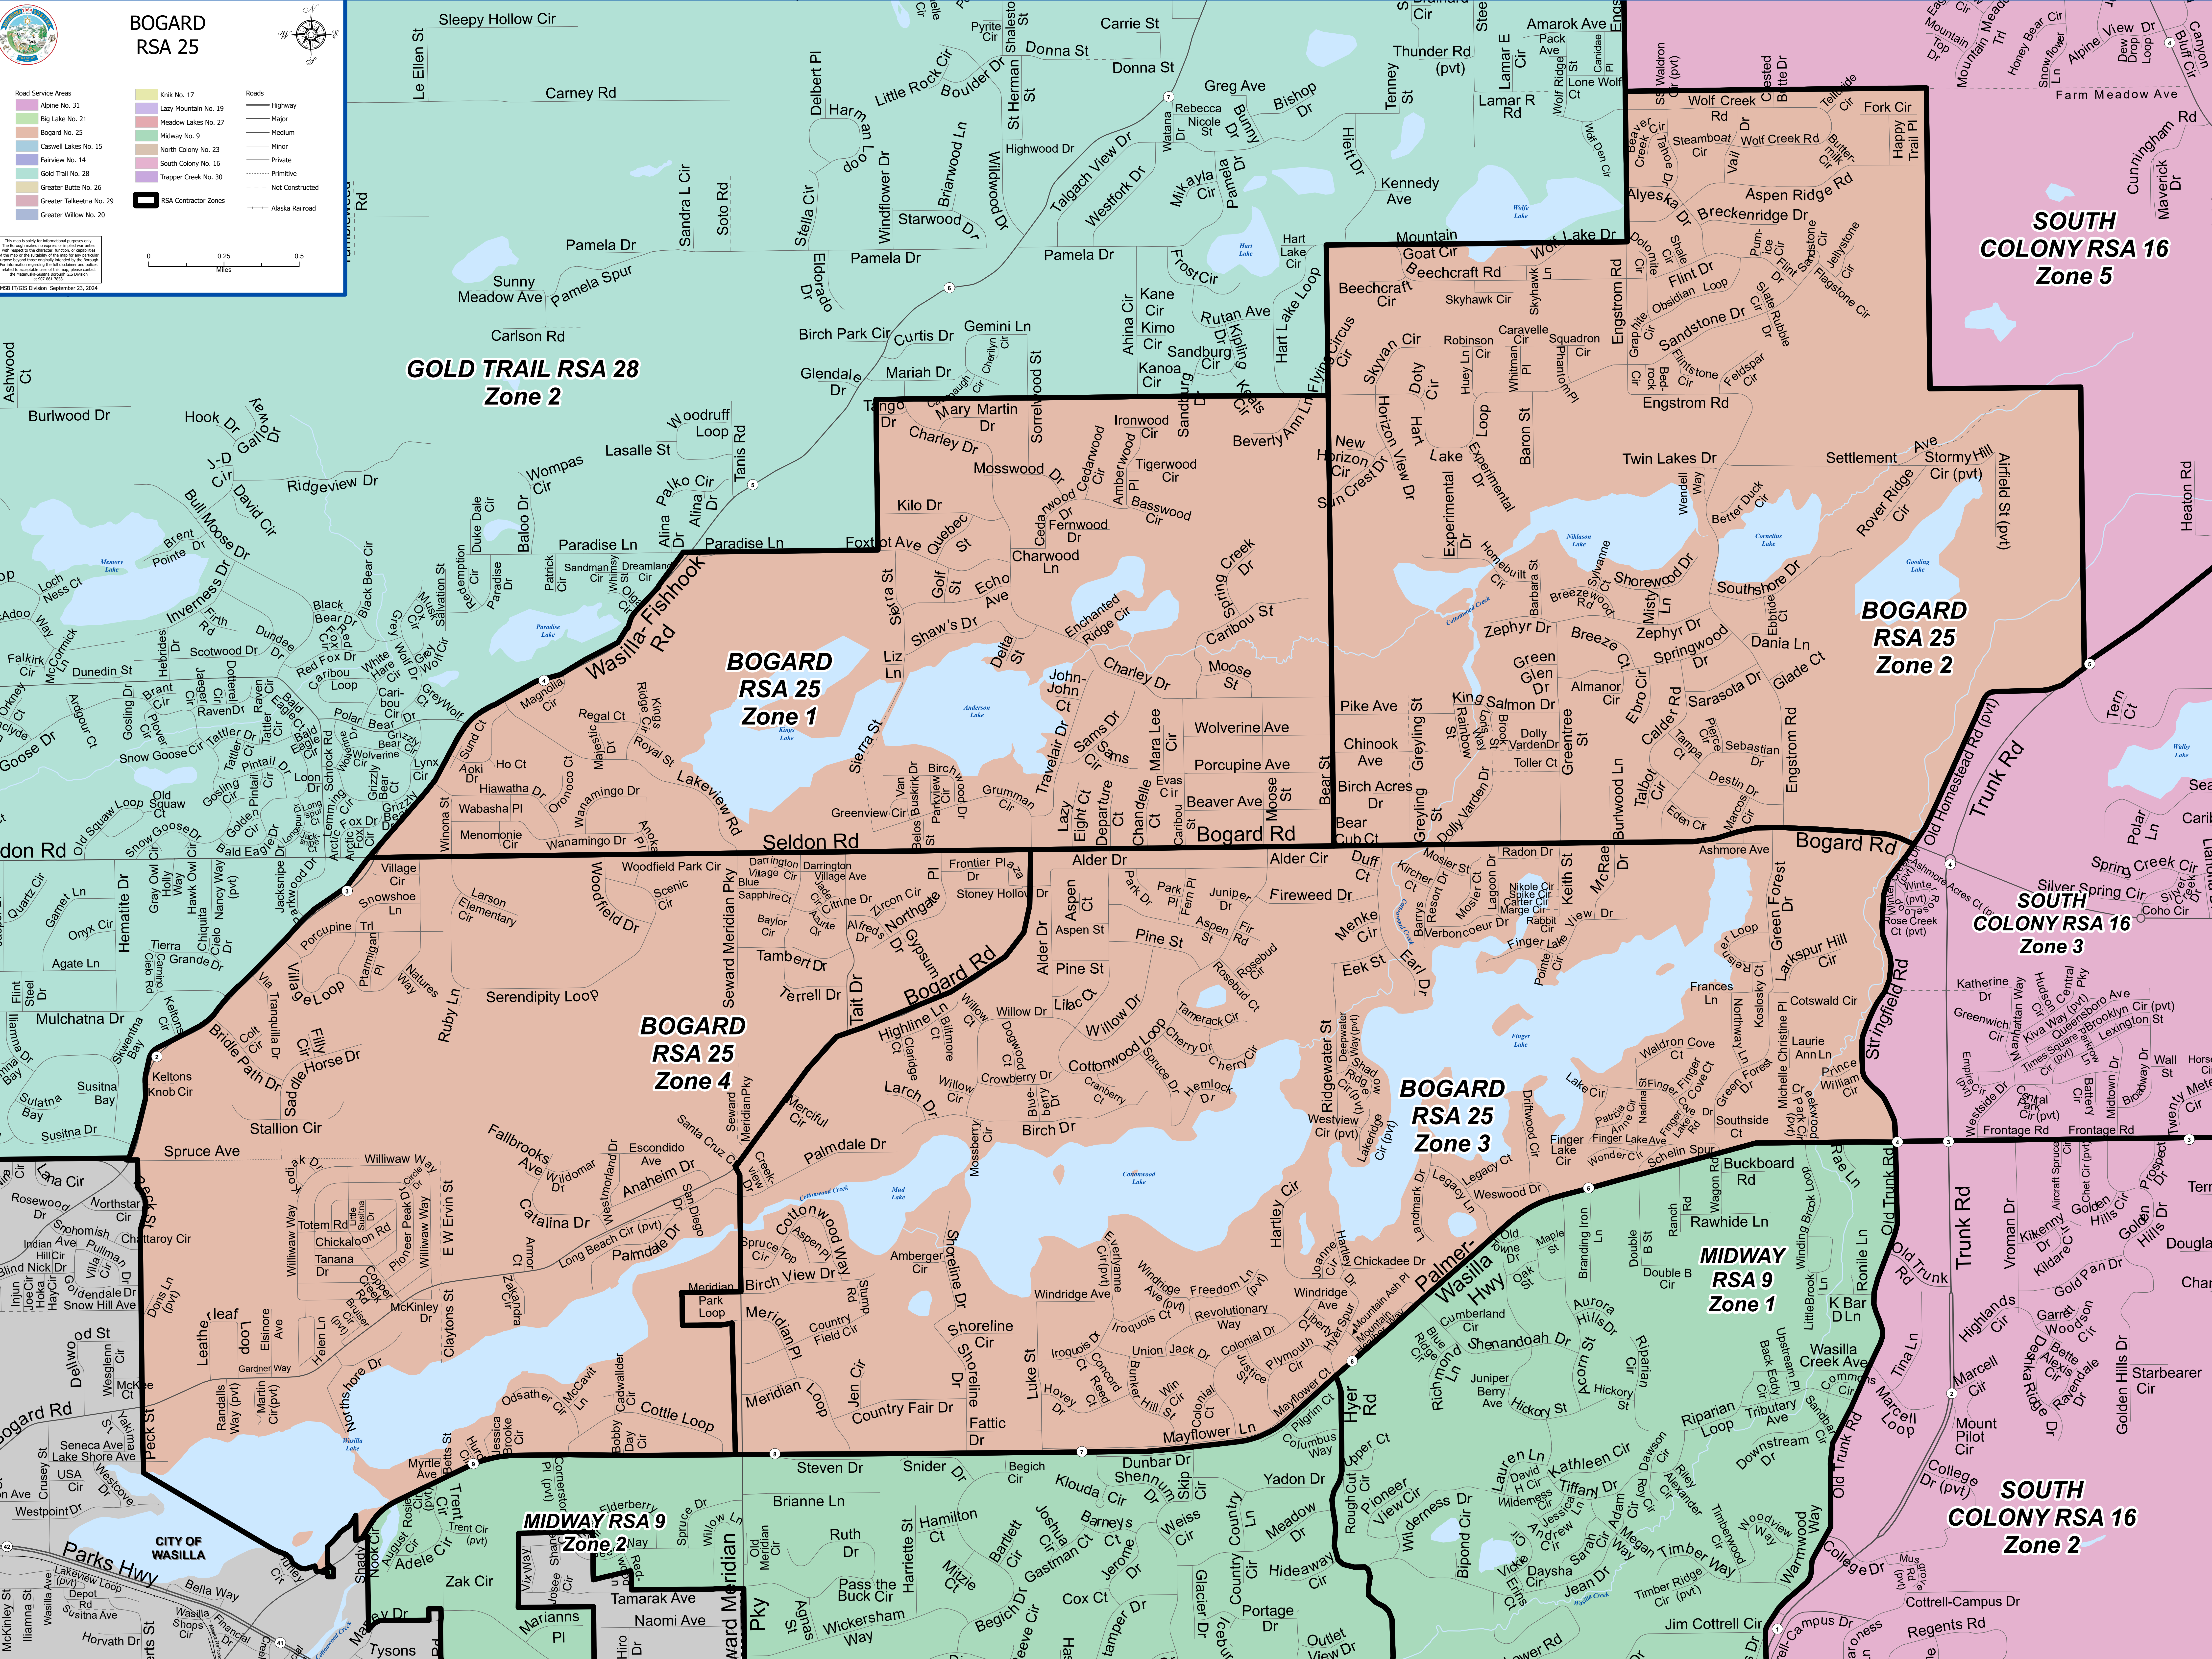

# BOGARD RSA 25

- Road Service Areas**
- Alpine No. 31
  - Big Lake No. 21
  - Bogard No. 25
  - Caswell Lakes No. 15
  - Fairview No. 14
  - Gold Trail No. 28
  - Greater Butte No. 26
  - Greater Talketha No. 29
  - Greater Willow No. 20
  - Knik No. 17
  - Lazy Mountain No. 19
  - Meadow Lakes No. 27
  - Midway No. 9
  - North Colony No. 23
  - South Colony No. 16
  - Trapper Creek No. 30
- Roads**
- Highway
  - Major
  - Medium
  - Minor
  - Private
  - Primitive
  - Not Constructed
  - Alaska Railroad

MSB ITGIS Division, September 23, 2024

**CITY OF WASILLA**

**Parks Hwy**

**SOUTH COLONY RSA 16 Zone 5**

**GOLD TRAIL RSA 28 Zone 2**

**BOGARD RSA 25 Zone 1**

**BOGARD RSA 25 Zone 2**

**BOGARD RSA 25 Zone 4**

**BOGARD RSA 25 Zone 3**

**SOUTH COLONY RSA 16 Zone 3**

**MIDWAY RSA 9 Zone 1**

**SOUTH COLONY RSA 16 Zone 2**