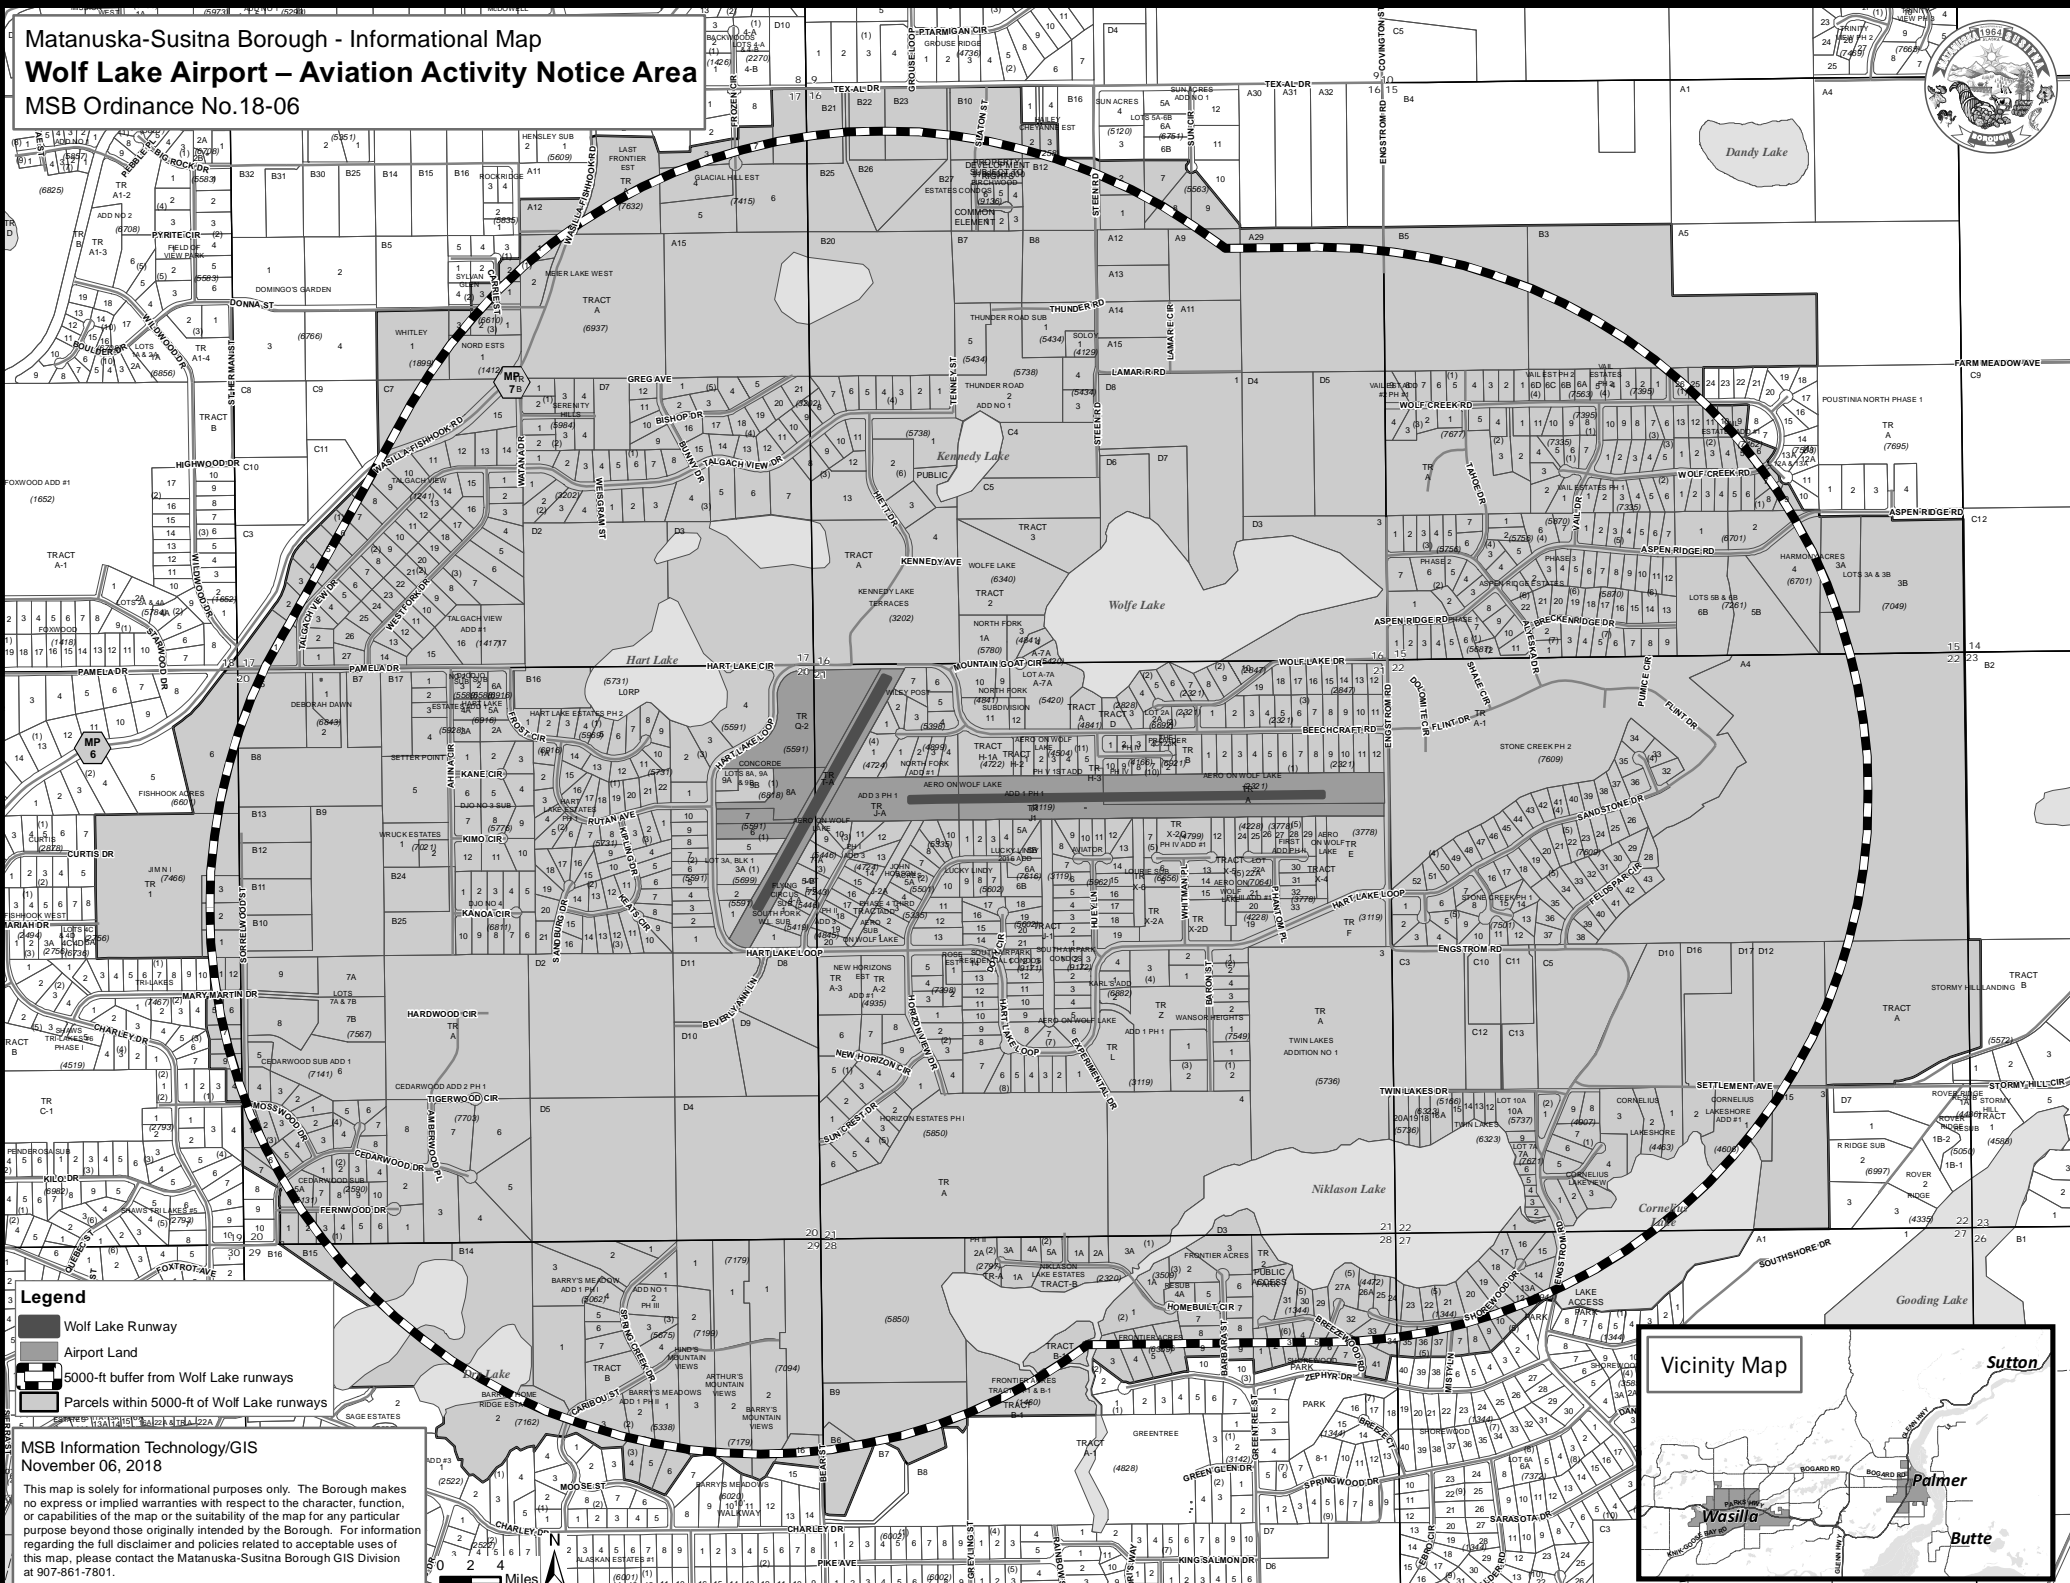

Matanuska-Susitna Borough - Informational Map

Wolf Lake Airport – Aviation Activity Notice Area

MSB Ordinance No.18-06

Legend

- Wolf Lake Runway
- Airport Land
- 5000-ft buffer from Wolf Lake runways
- Parcels within 5000-ft of Wolf Lake runways

MSB Information Technology/GIS
 November 06, 2018

This map is solely for informational purposes only. The Borough makes no express or implied warranties with respect to the character, function, or capabilities of the map or the suitability of the map for any particular purpose beyond those originally intended by the Borough. For information regarding the full disclaimer and policies related to acceptable uses of this map, please contact the Matanuska-Susitna Borough GIS Division at 907-861-7801.