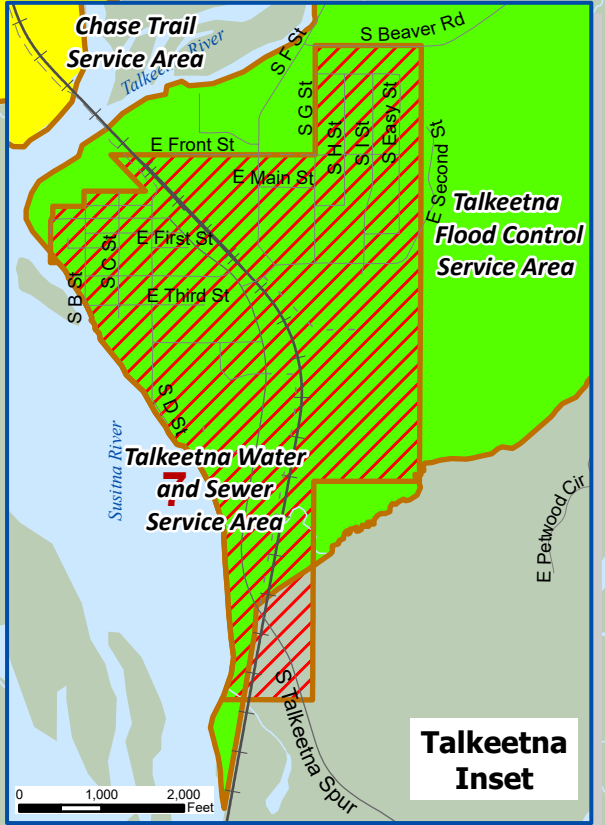

Talkeetna Inset

Talkeetna Flood Control Service Area

Talkeetna Water and Sewer Service Area