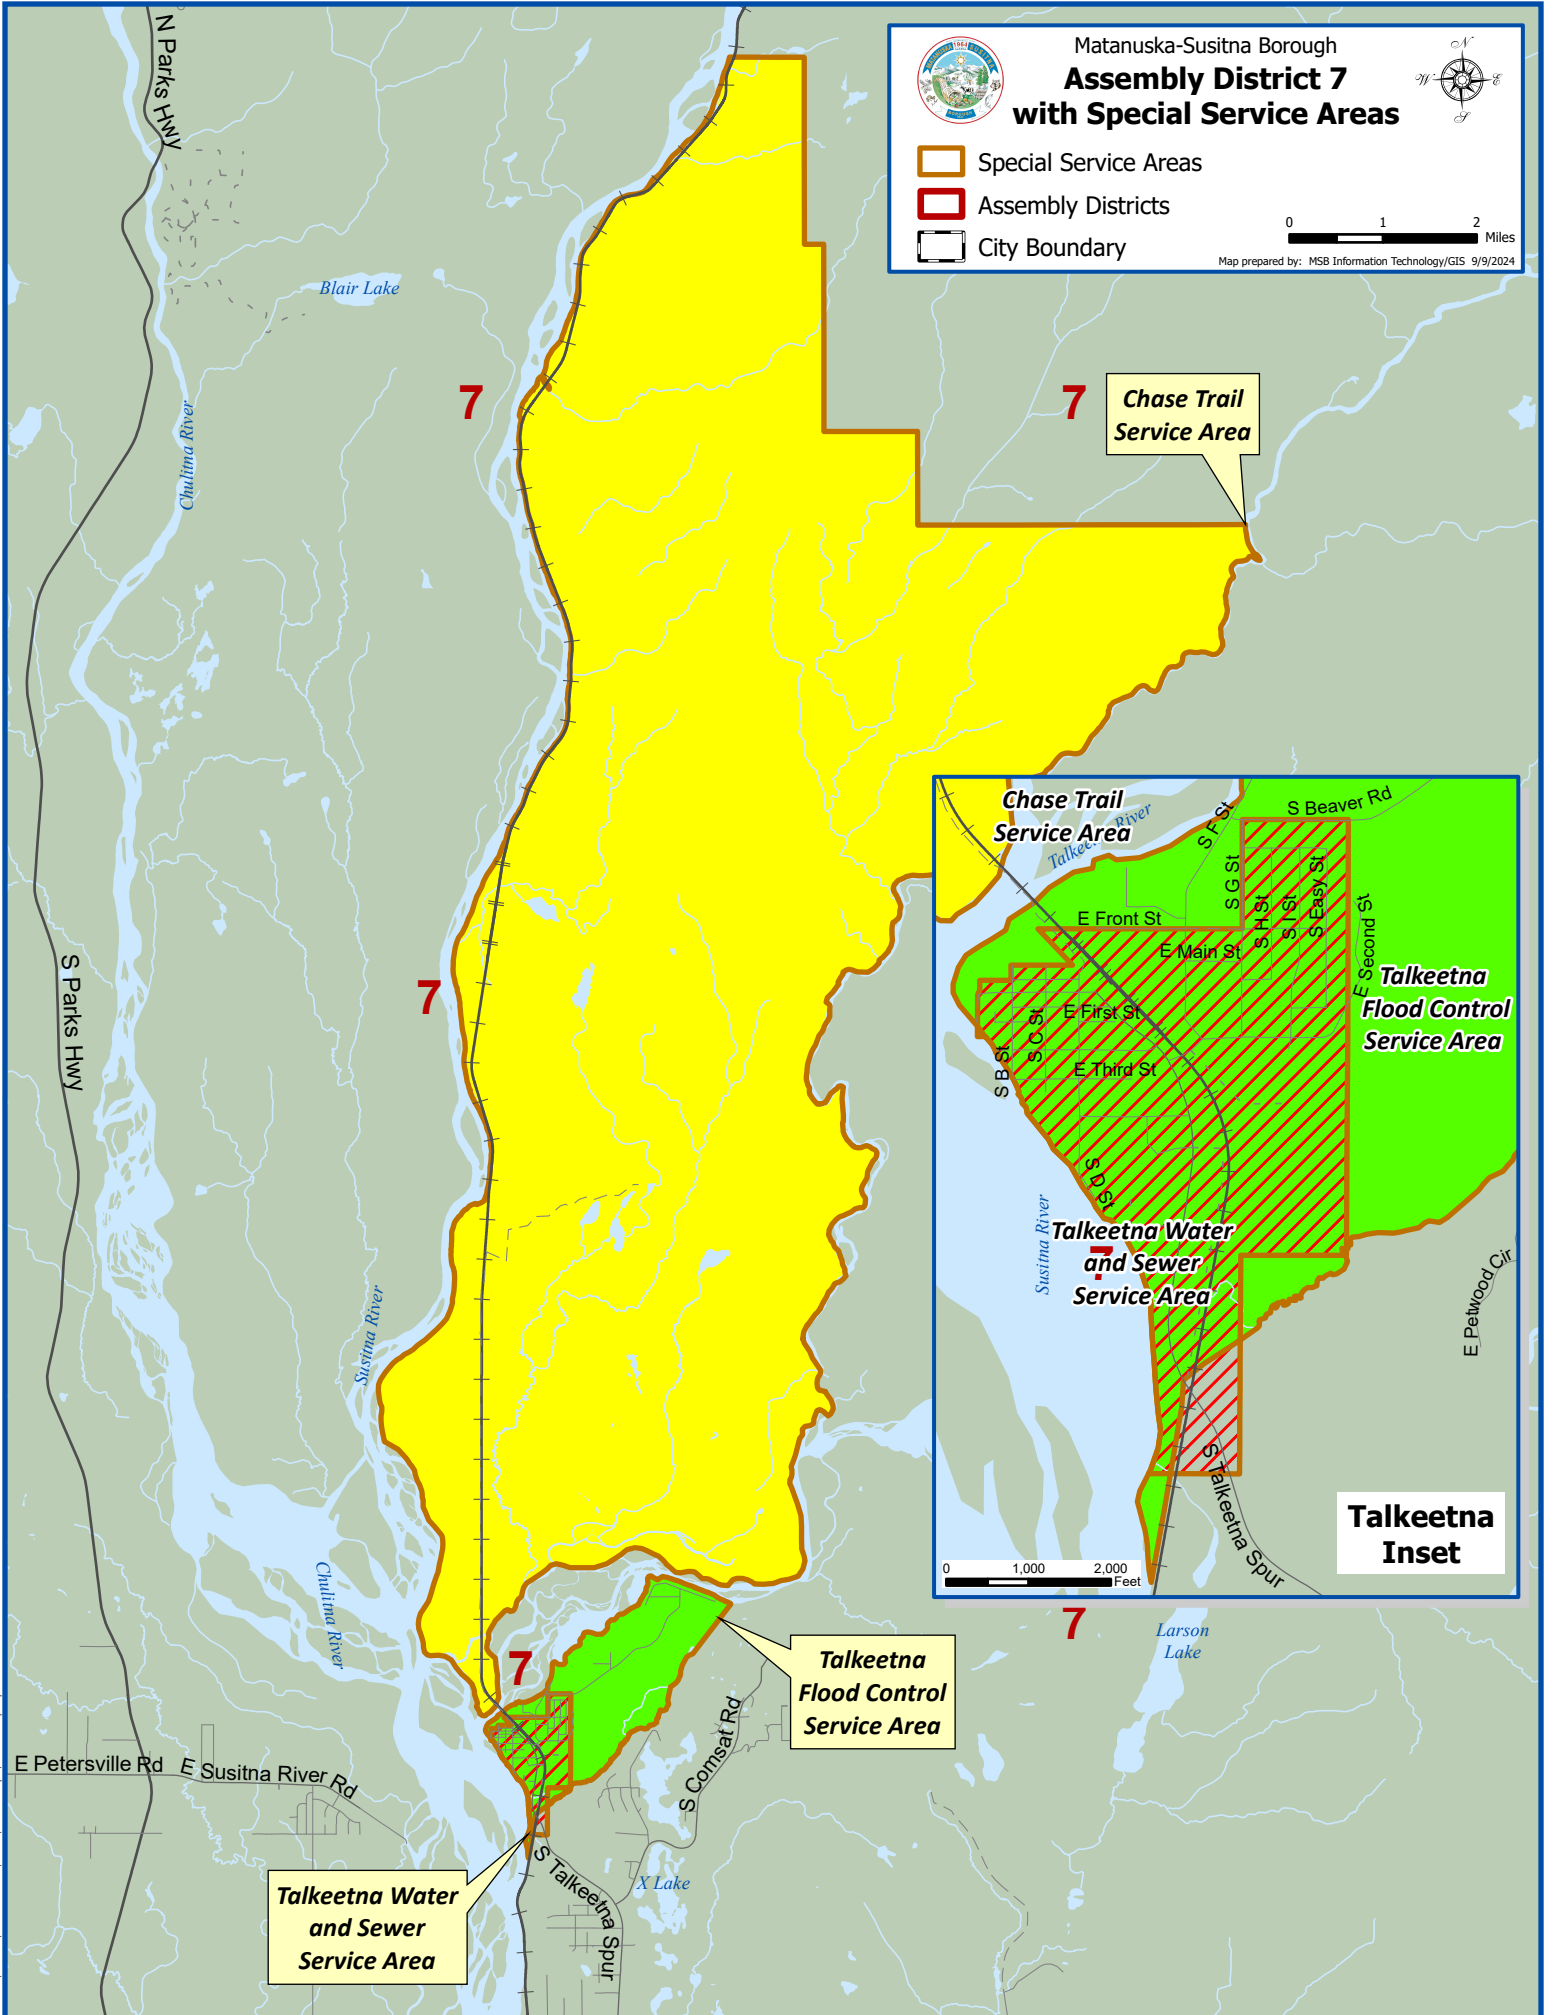

Matanuska-Susitna Borough
**Assembly District 7
with Special Service Areas**

- Special Service Areas
- Assembly Districts
- City Boundary

0 1 2 Miles

7 Chase Trail Service Area