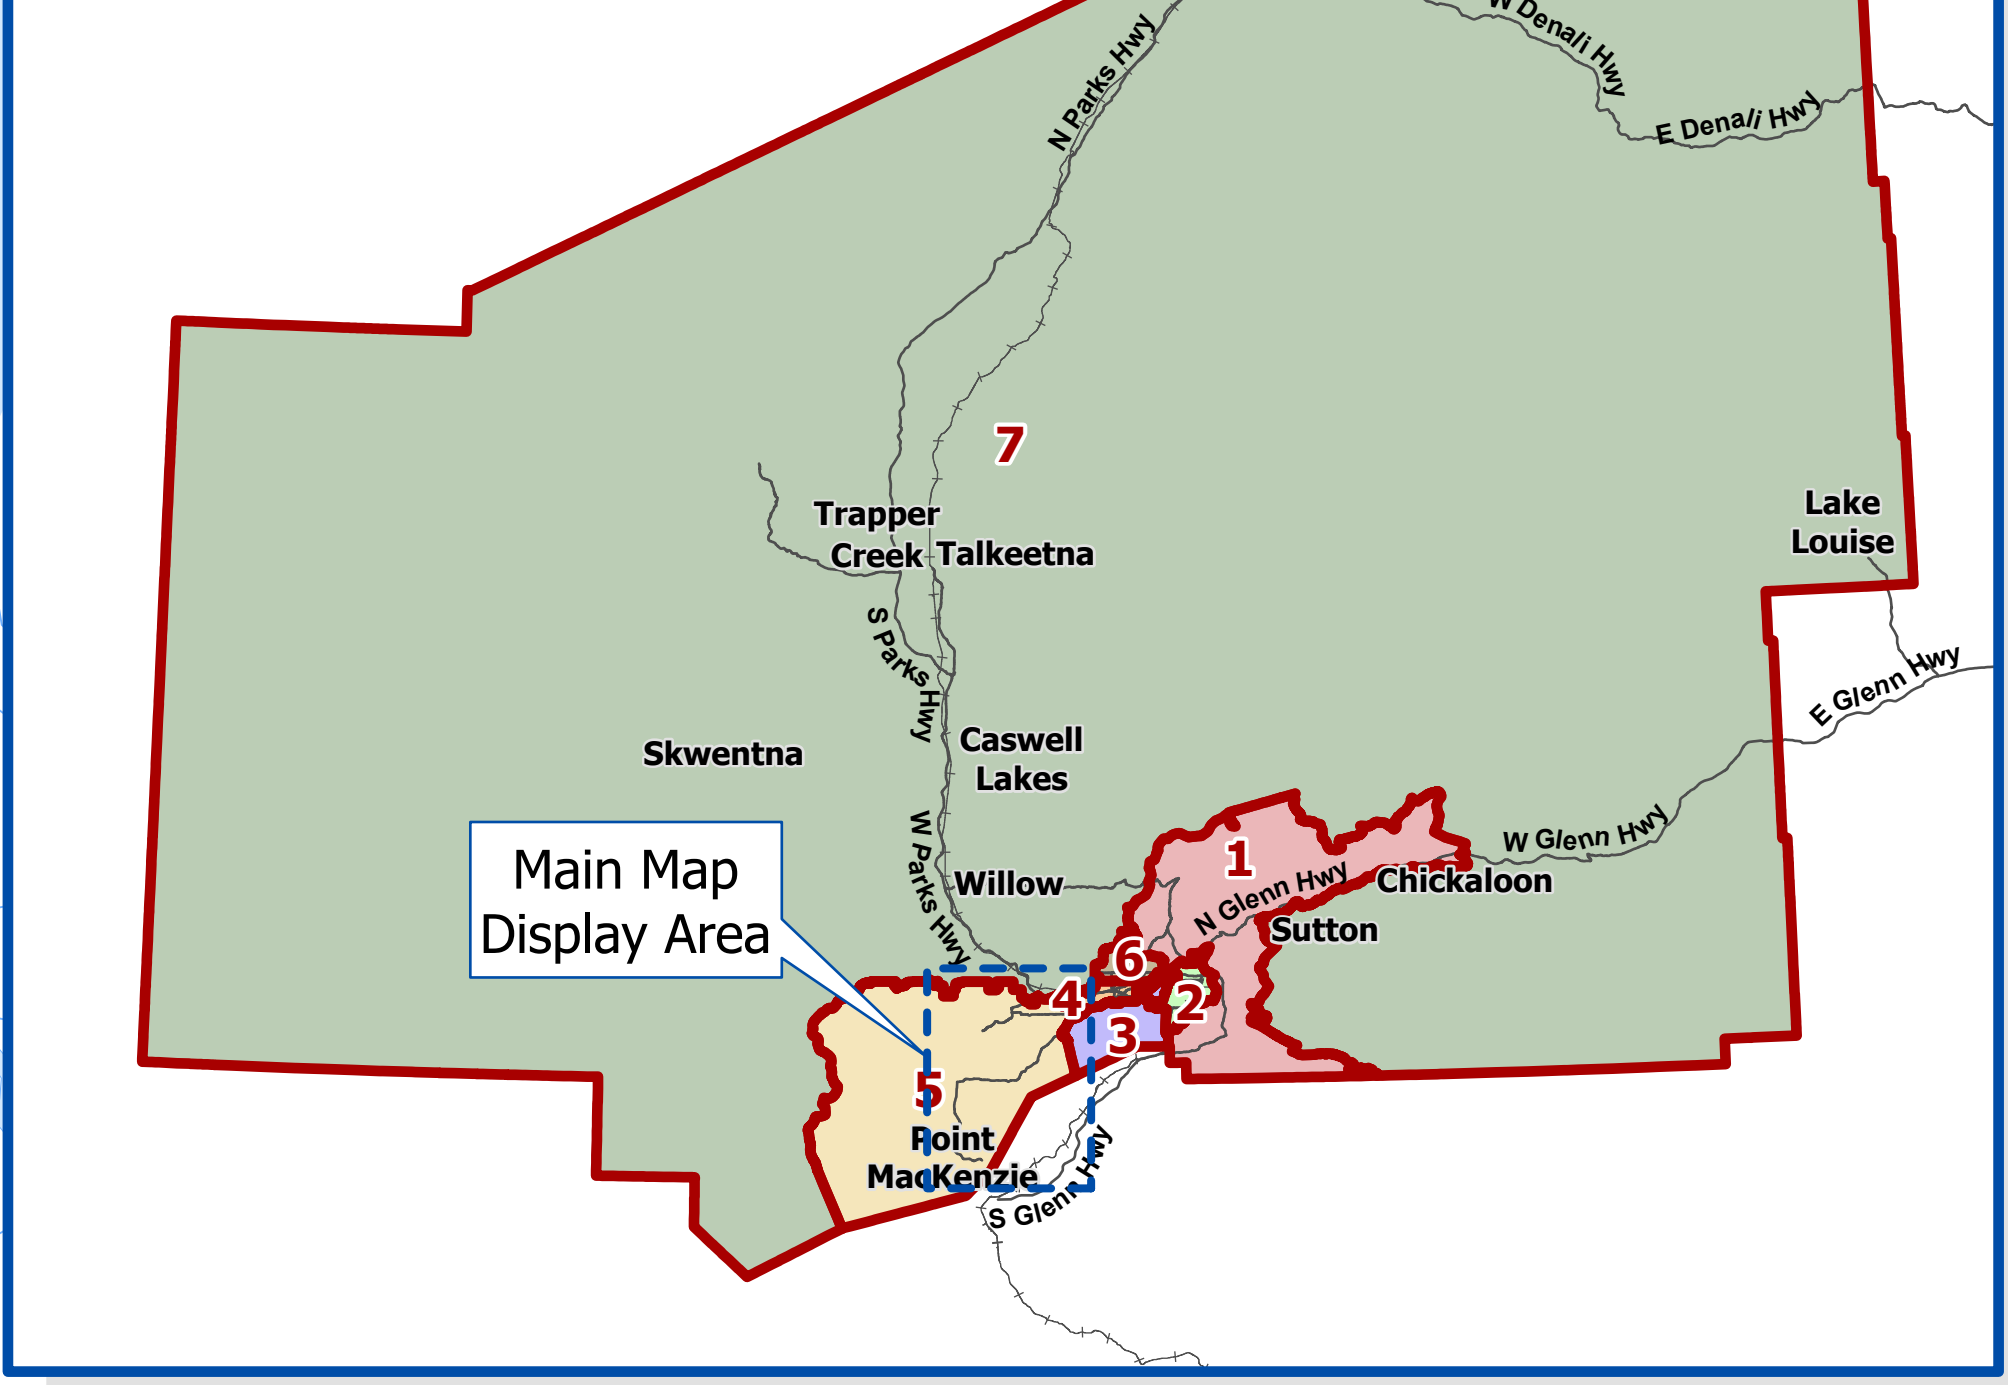

CITY OF HOUSTON

CITY OF WASILLA

7

4

3

5

Matanuska-Susitna Borough Location Map

Matanuska-Susitna Borough Assembly District 5

Legend

- City Boundaries
- MSB Boundary
- Assembly District Boundaries
- District 1
- District 2
- District 3
- District 4
- District 5
- District 6
- District 7

Roads

- Highway
- Major or Medium
- Minor
- Primitive
- Private
- Not Constructed
- Railroad
- Major Waterbodies
- Streams

Map produced by MSB IT Department/GIS Division
Last Updated: 9/10/2024