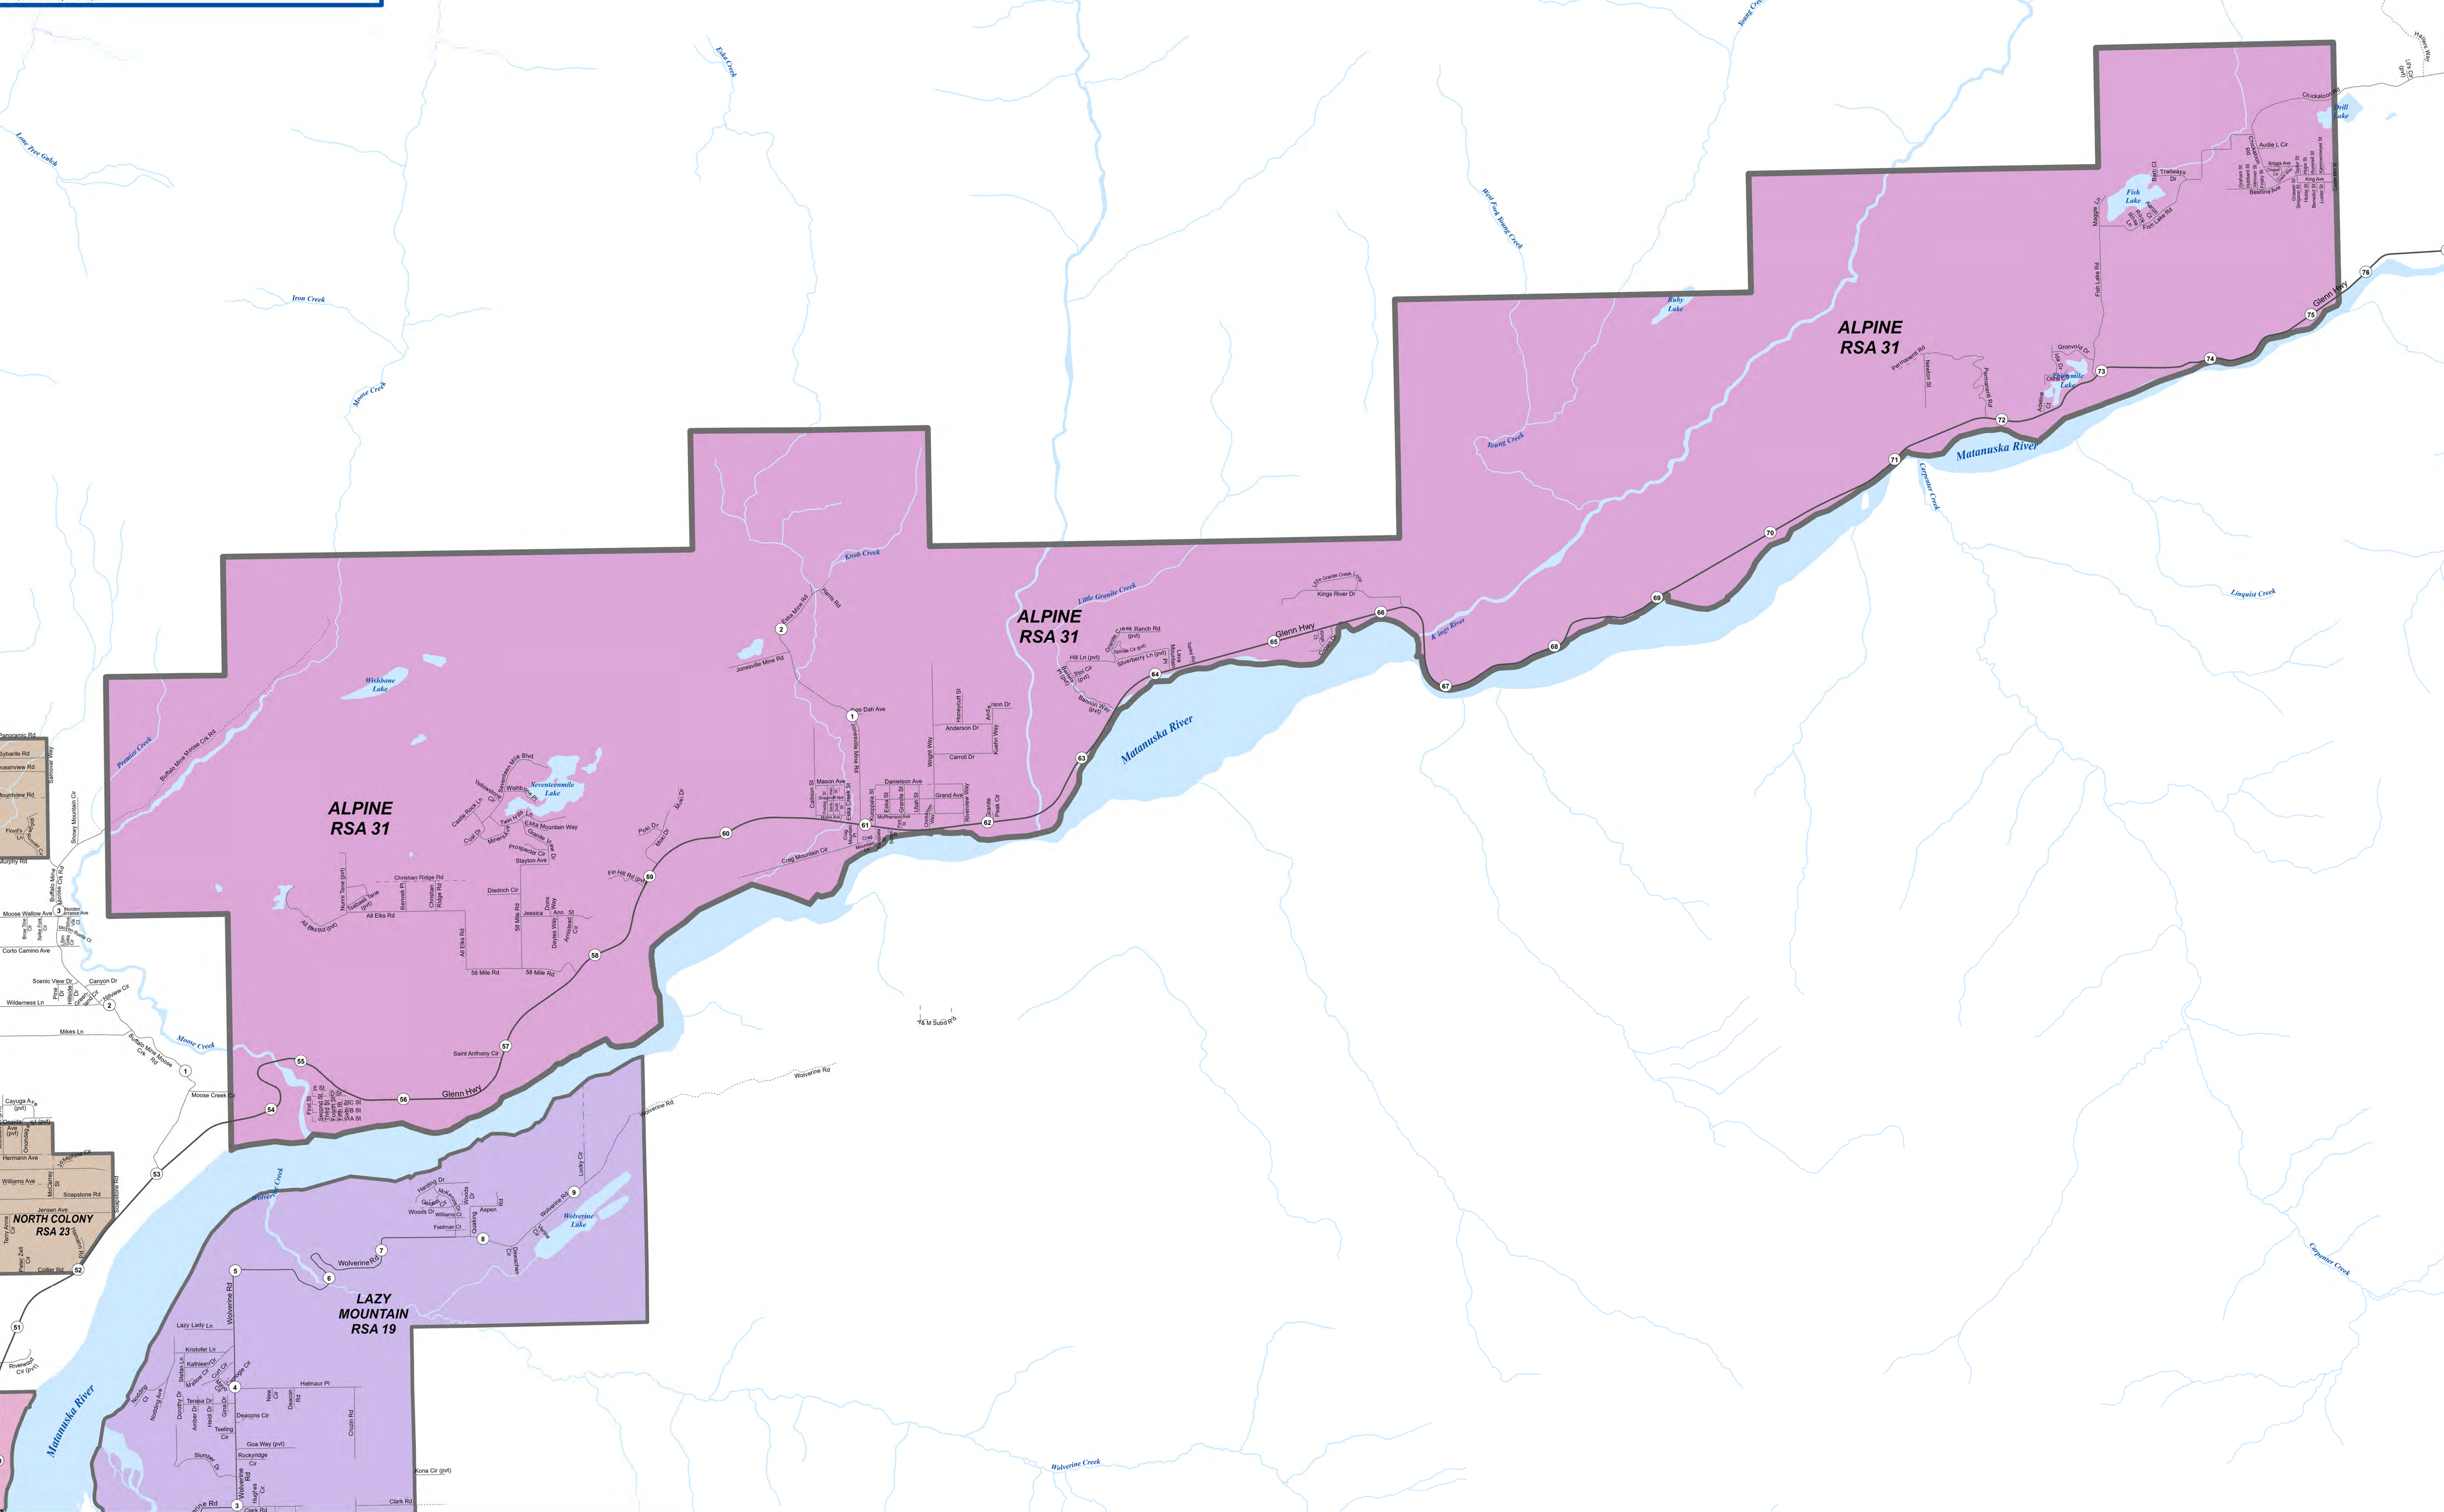

ALPINE RSA 31

Road Service Areas		Roads	
Alpine No. 31	Greater Willow No. 20	Highway	—
Big Lake No. 21	Knik No. 17	Major	—
Bogard No. 25	Lazy Mountain No. 19	Medium	—
Caswell Lakes No. 15	Meadow Lakes No. 27	Minor	—
Fairview No. 14	Midway No. 9	Private	—
Gold Trail No. 28	North Colony No. 23	Primitive	—
Greater Butte No. 26	South Colony No. 16	Not Constructed	—
Greater Talkeetna No. 29	Trapper Creek No. 30	Alaska Railroad	—

Road Service Areas	
Alpine No. 31	Greater Willow No. 20
Big Lake No. 21	Knik No. 17
Bogard No. 25	Lazy Mountain No. 19
Caswell Lakes No. 15	Meadow Lakes No. 27
Fairview No. 14	Midway No. 9
Gold Trail No. 28	North Colony No. 23
Greater Butte No. 26	South Colony No. 16
Greater Talkeetna No. 29	Trapper Creek No. 30