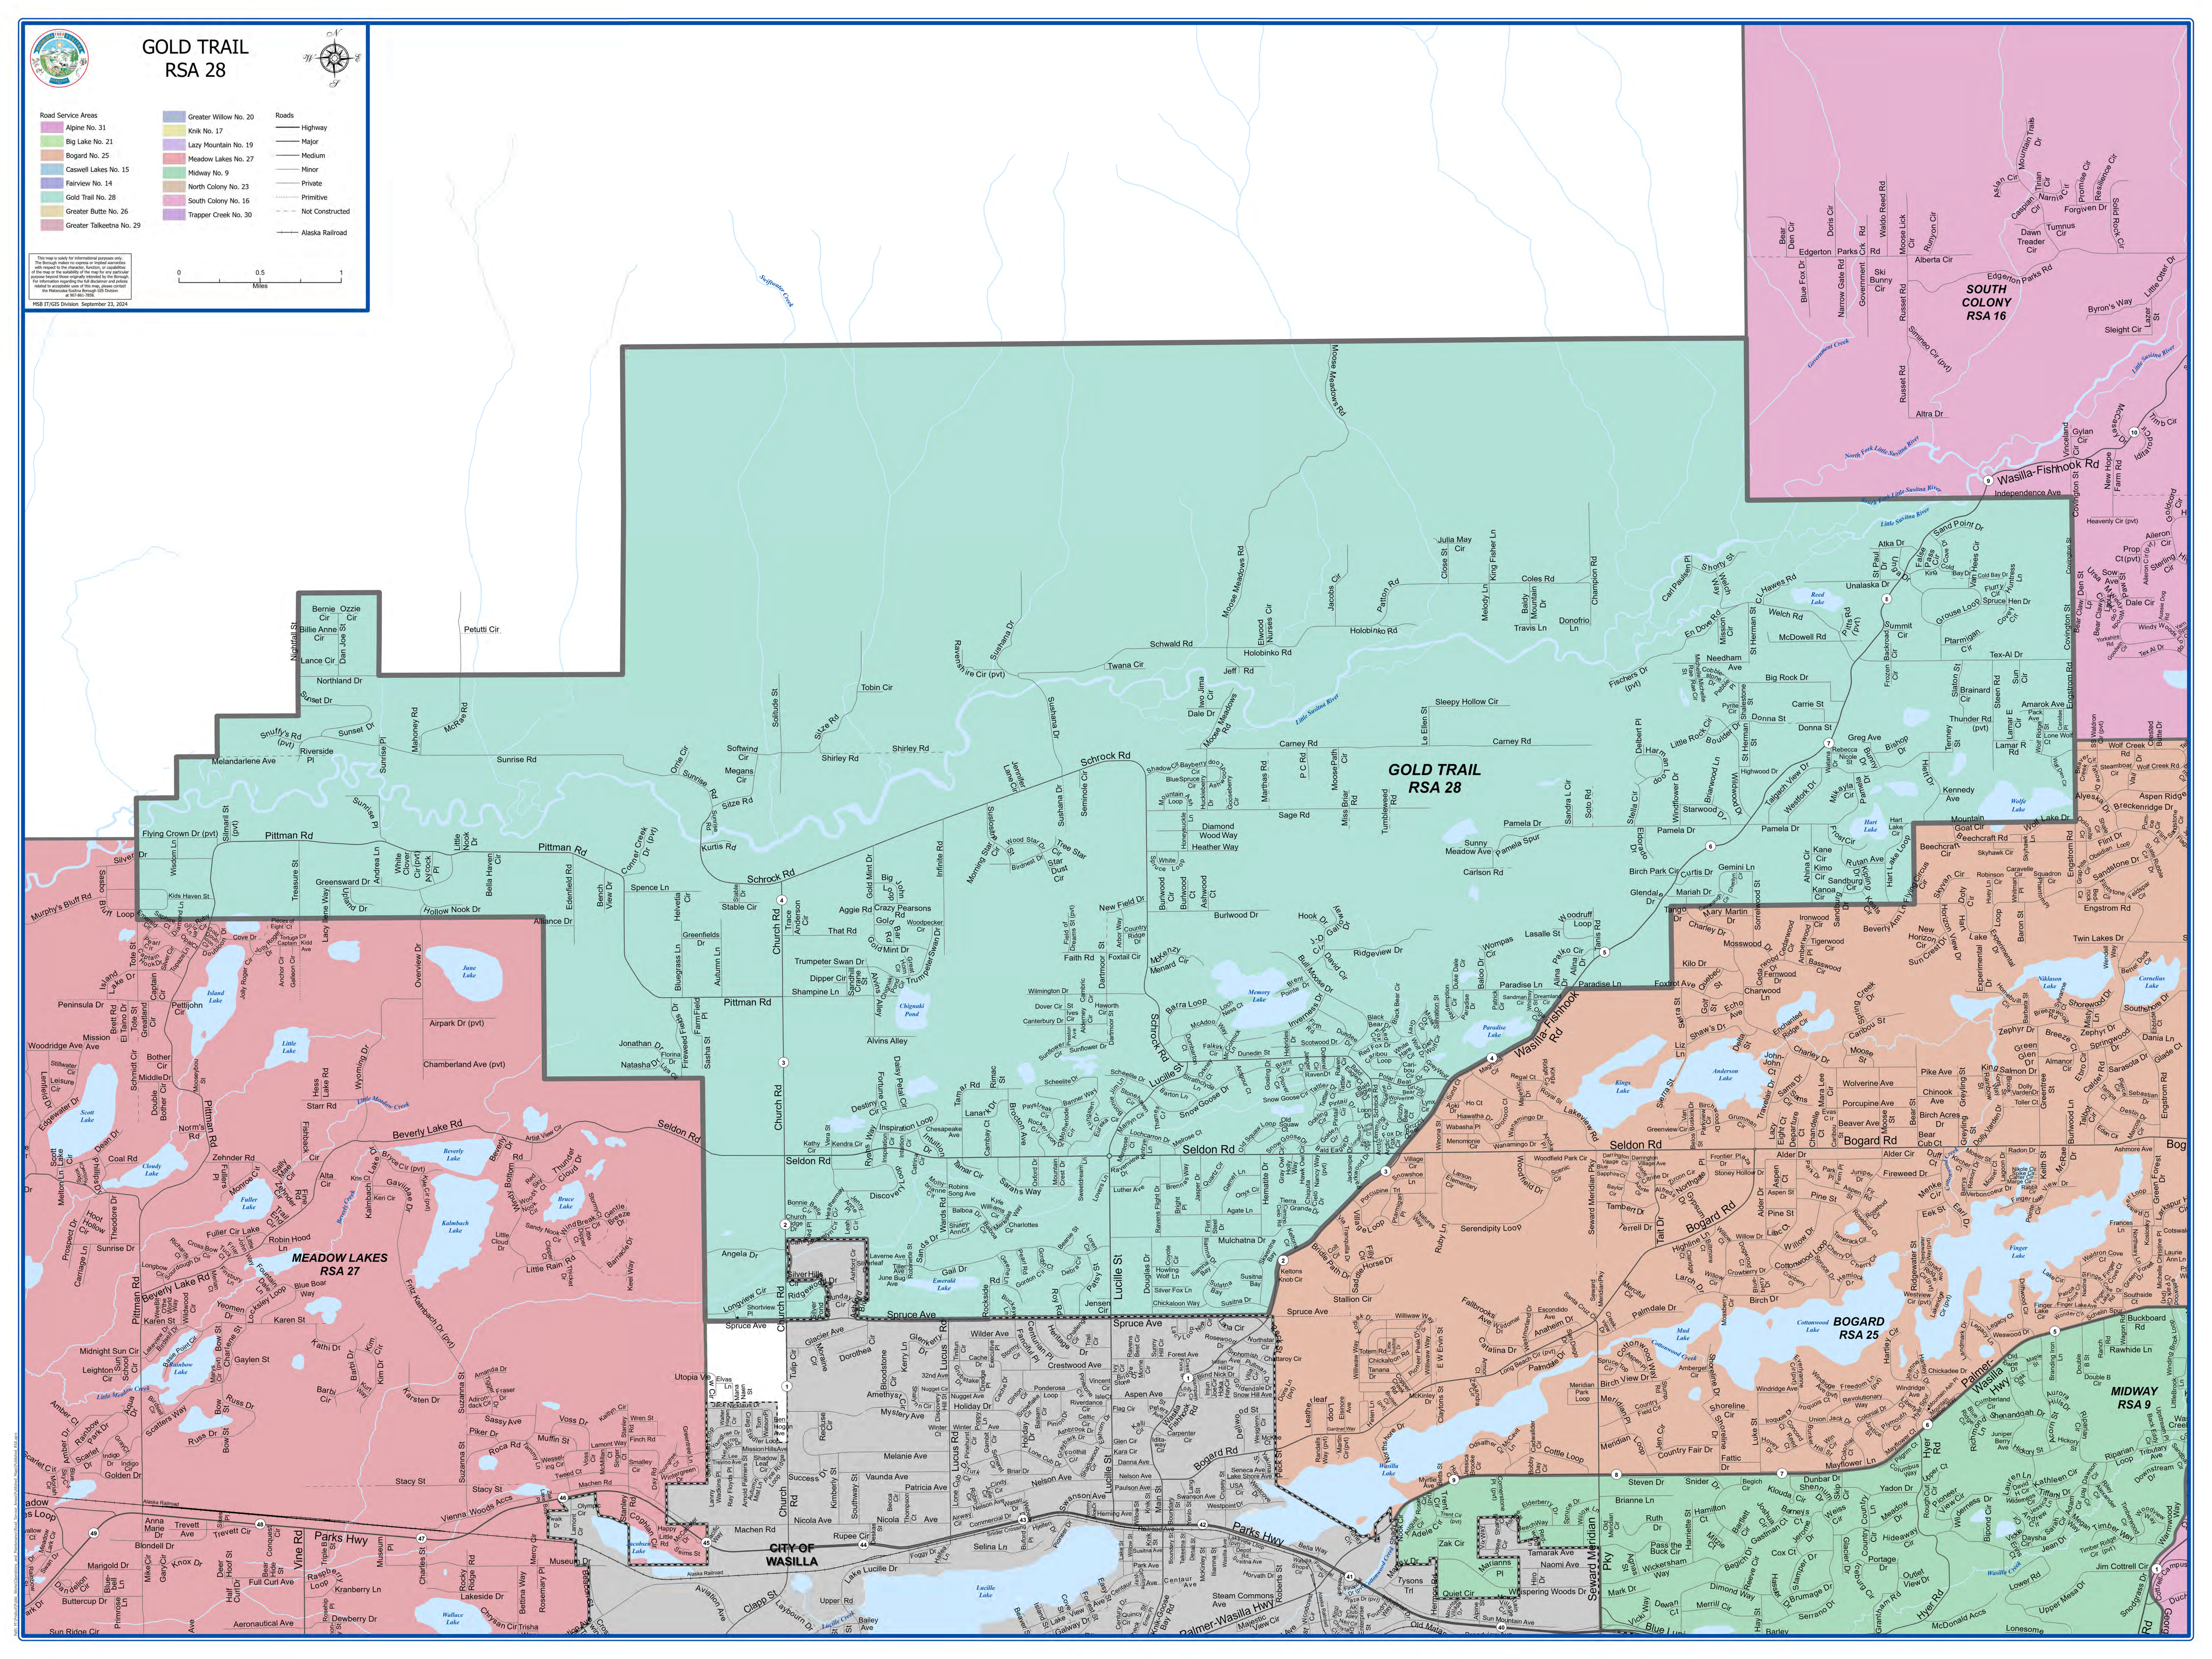

GOLD TRAIL RSA 28

Road Service Areas		Roads	
Alpine No. 31	Greater Willow No. 20	Highway	
Big Lake No. 21	Knik No. 17	Major	
Bogard No. 25	Lazy Mountain No. 19	Medium	
Caswell Lakes No. 15	Meadow Lakes No. 27	Minor	
Fairview No. 14	Midway No. 9	Private	
Gold Trail No. 28	North Colony No. 23	Primitive	
Greater Butte No. 26	South Colony No. 16	Not Constructed	
Greater Talkeetna No. 29	Trapper Creek No. 30	Alaska Railroad	

MSB ITGIS Division, September 23, 2024

**GOLD TRAIL
RSA 28**

**MEADOW LAKES
RSA 27**

**BOGARD
RSA 25**

**MIDWAY
RSA 9**

**CITY OF
WASILLA**