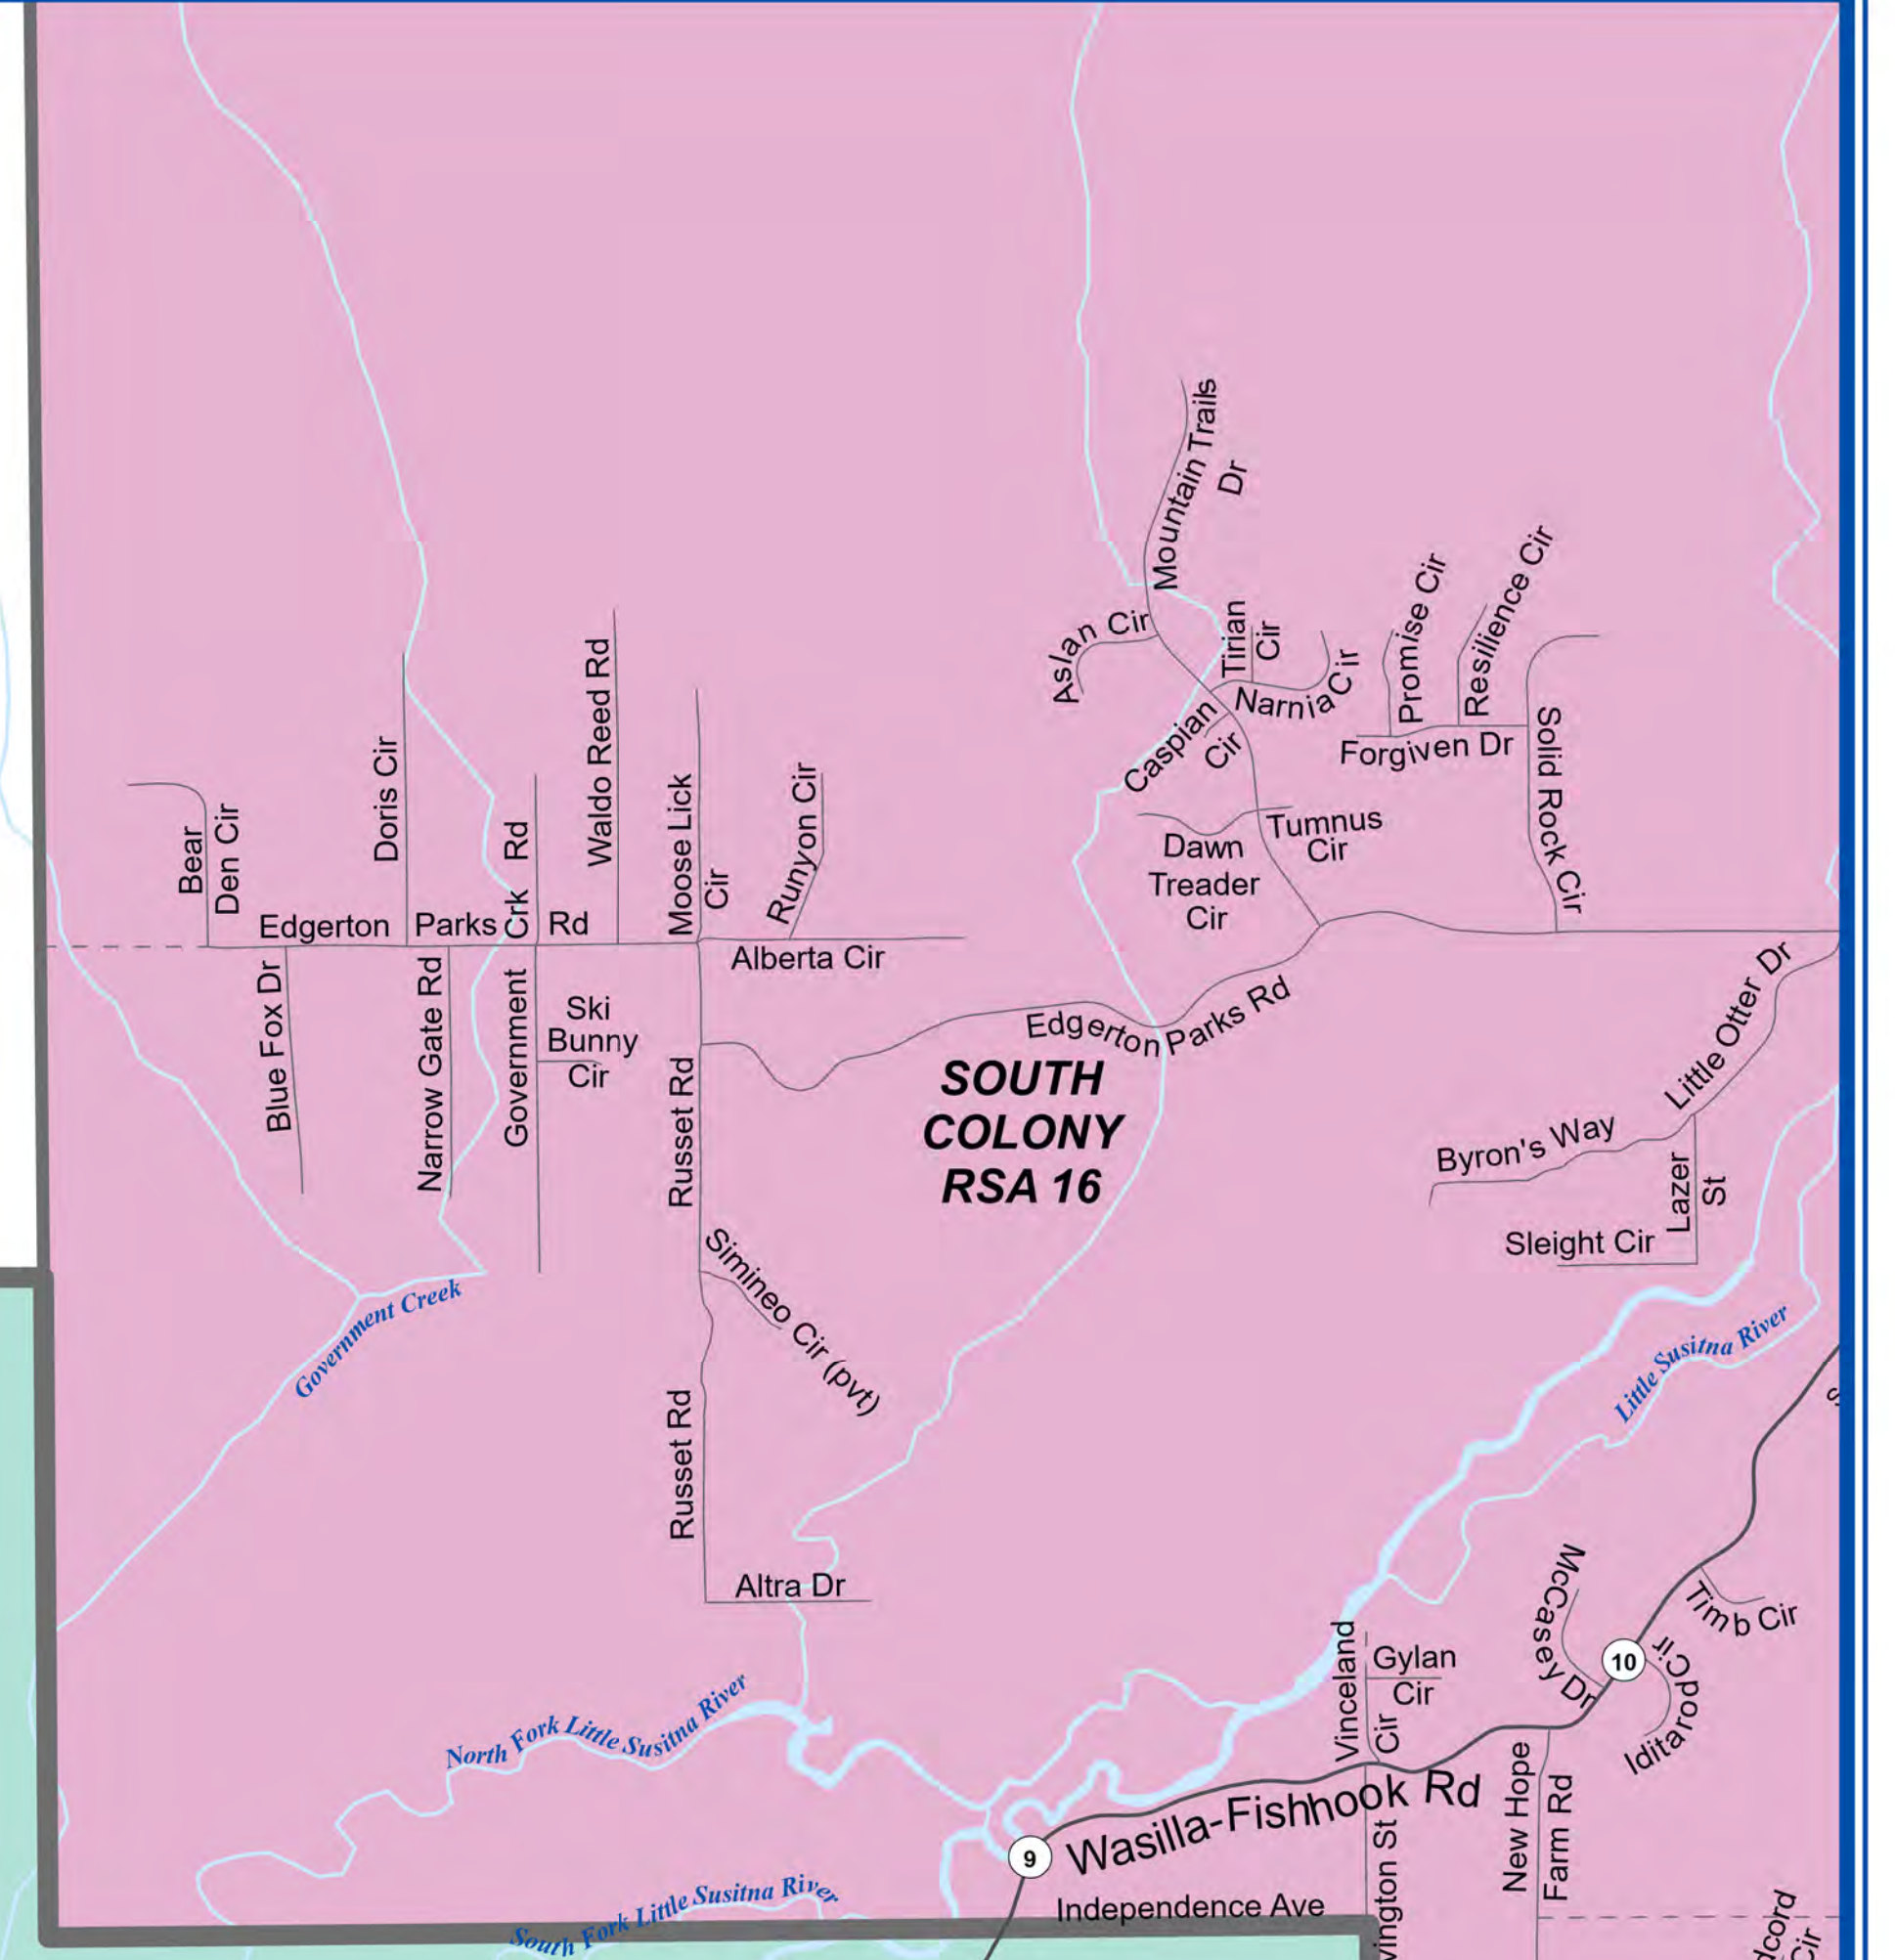

GOLD TRAIL RSA 28

Road Service Areas		Roads	
Alpine No. 31	Greater Willow No. 20	Highway	
Big Lake No. 21	Knik No. 17	Major	
Bogard No. 25	Lazy Mountain No. 19	Medium	
Caswell Lakes No. 15	Meadow Lakes No. 27	Minor	
Fairview No. 14	Midway No. 9	Private	
Gold Trail No. 28	North Colony No. 23	Primitive	
Greater Butte No. 26	South Colony No. 16	Not Constructed	
Greater Talkeetna No. 29	Trapper Creek No. 30	Alaska Railroad	

MSB ITGIS Division, September 23, 2024

**GOLD TRAIL
RSA 28**

**MEADOW LAKES
RSA 27**

**BOGARD
RSA 25**

**MIDWAY
RSA 9**

**CITY OF
WASILLA**