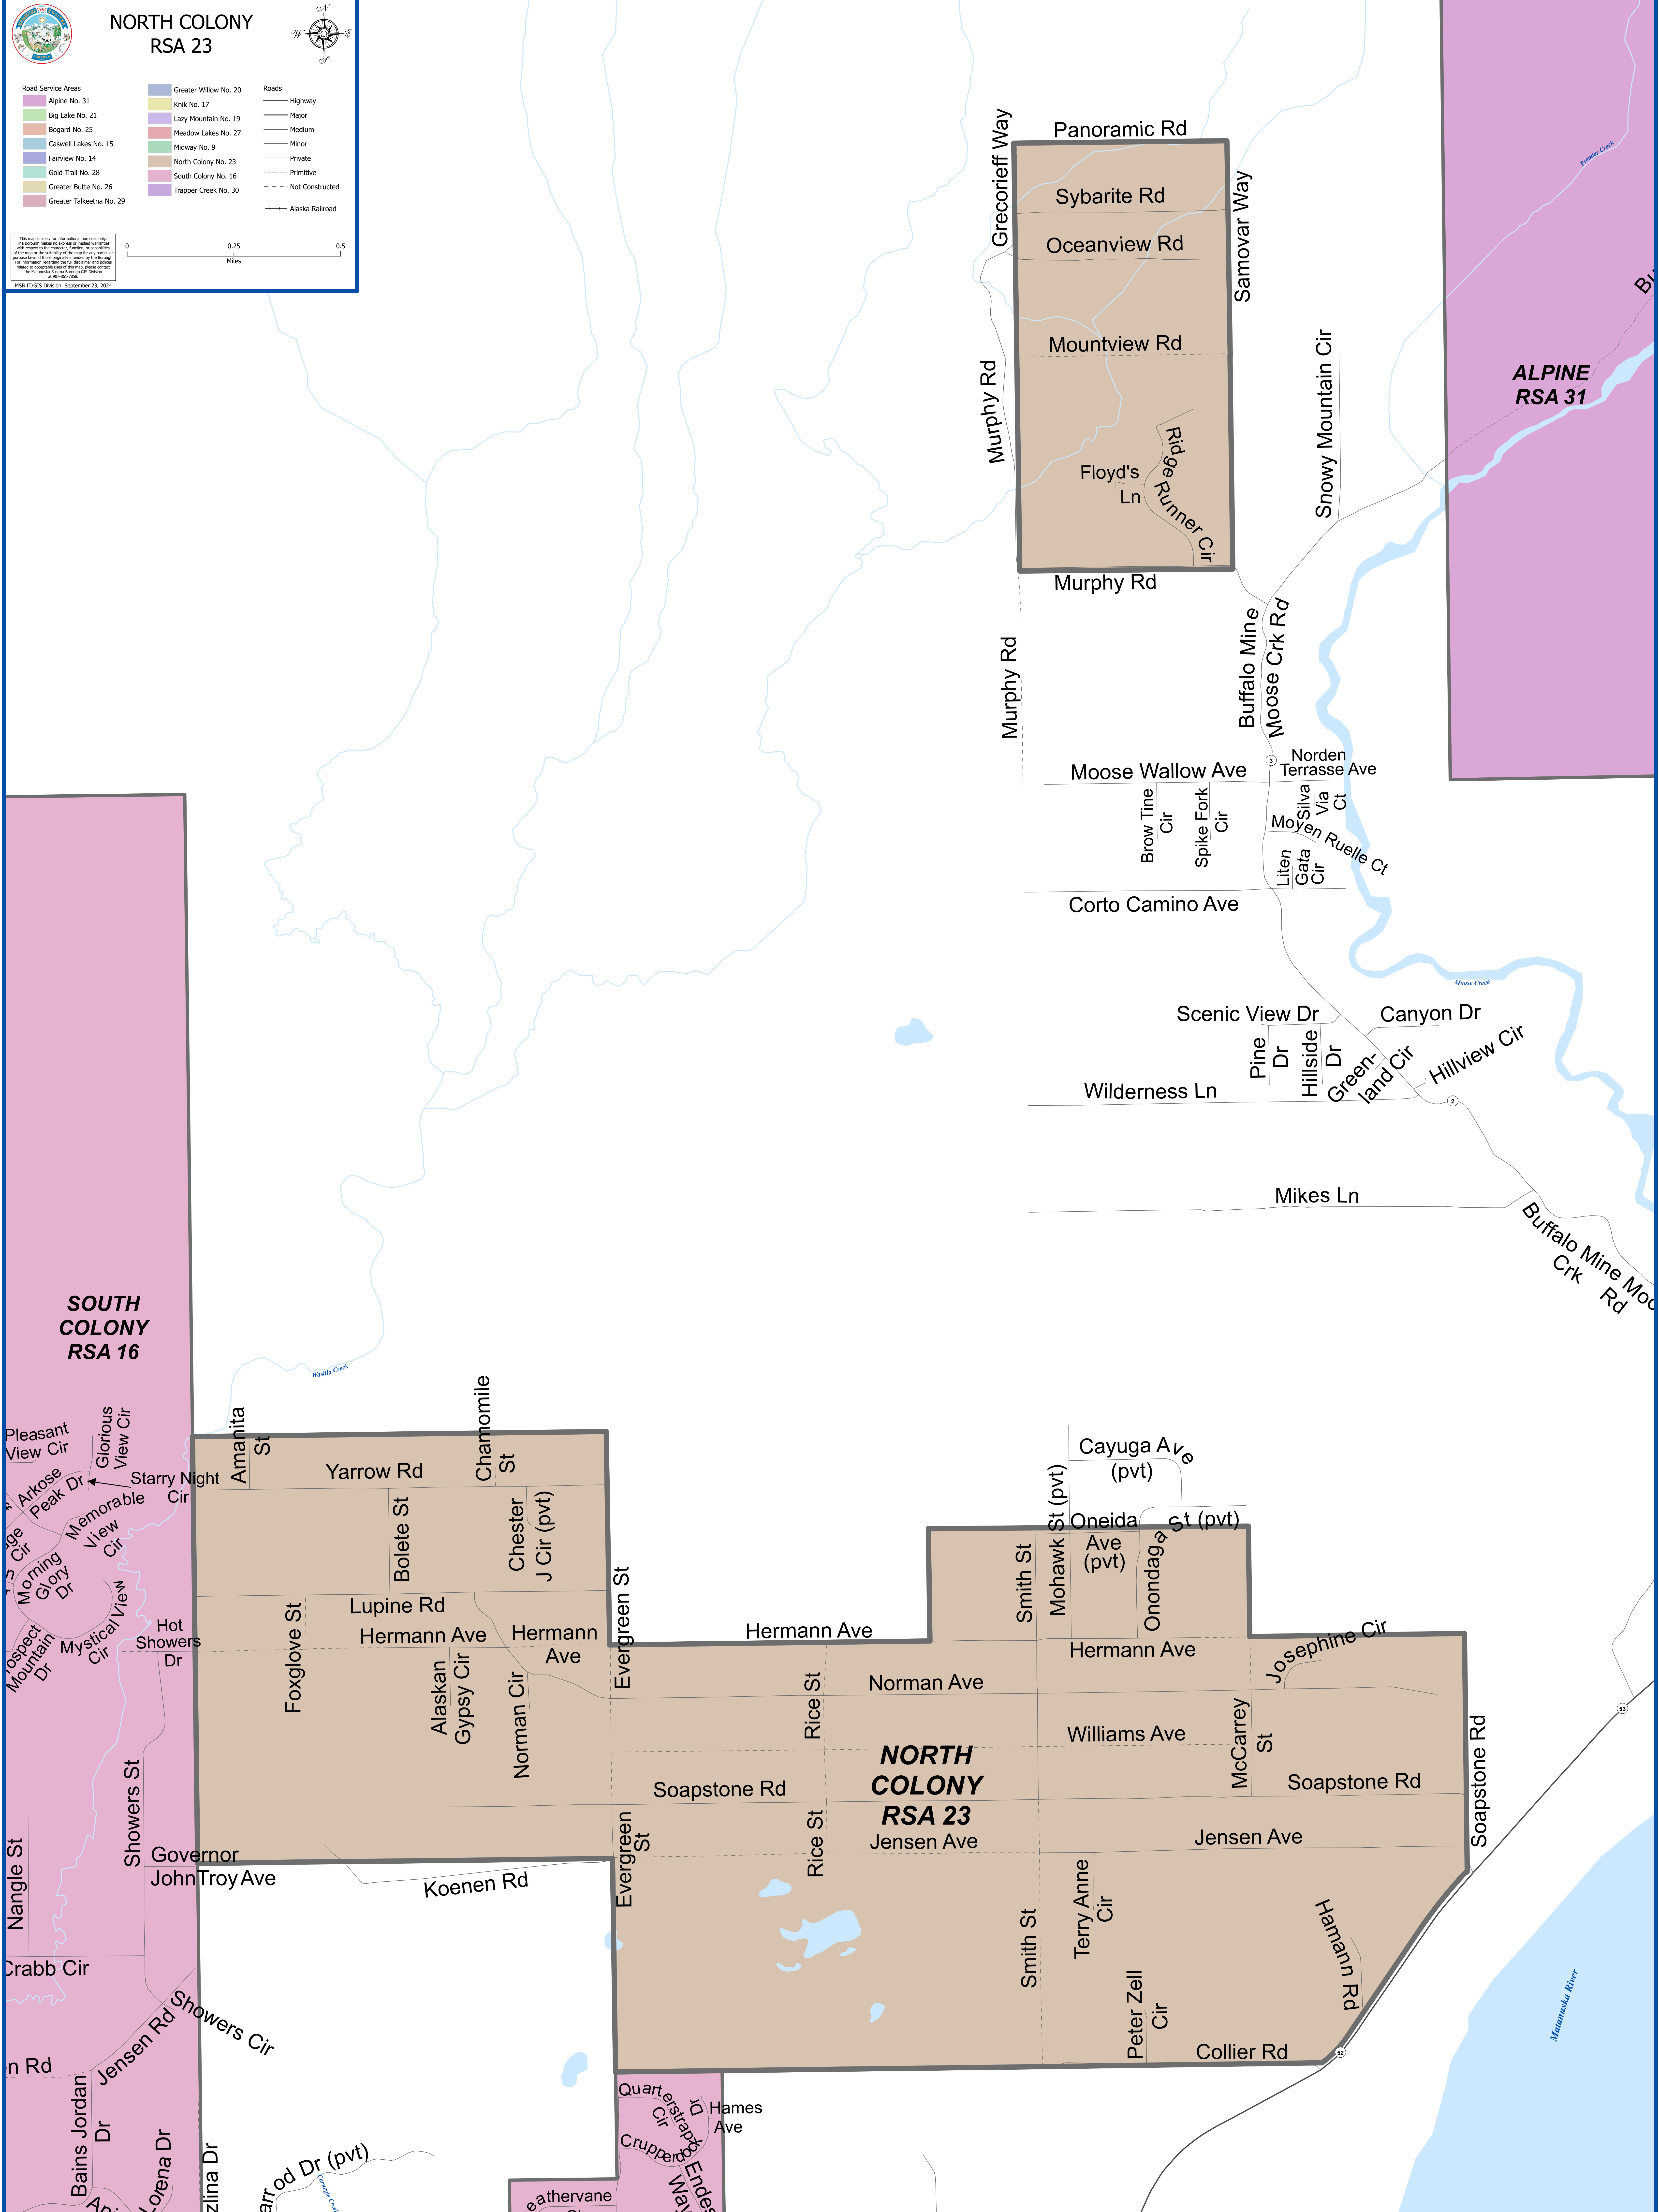

NORTH COLONY RSA 23

- | | | |
|--------------------------|-----------------------|-----------------|
| Alpine No. 31 | Greater Willow No. 20 | Roads |
| Big Lake No. 21 | Knik No. 17 | Highway |
| Bogard No. 25 | Lazy Mountain No. 19 | Major |
| Caswell Lakes No. 15 | Meadow Lakes No. 27 | Medium |
| Fairview No. 14 | Midway No. 9 | Minor |
| Gold Trail No. 28 | North Colony No. 23 | Private |
| Greater Butte No. 26 | South Colony No. 16 | Primitive |
| Greater Talkeetna No. 29 | Trapper Creek No. 30 | Not Constructed |
| | | Alaska Railroad |

MSB ITGIS Division - September 23, 2024

SOUTH COLONY RSA 16

NORTH COLONY RSA 23

ALPINE RSA 31