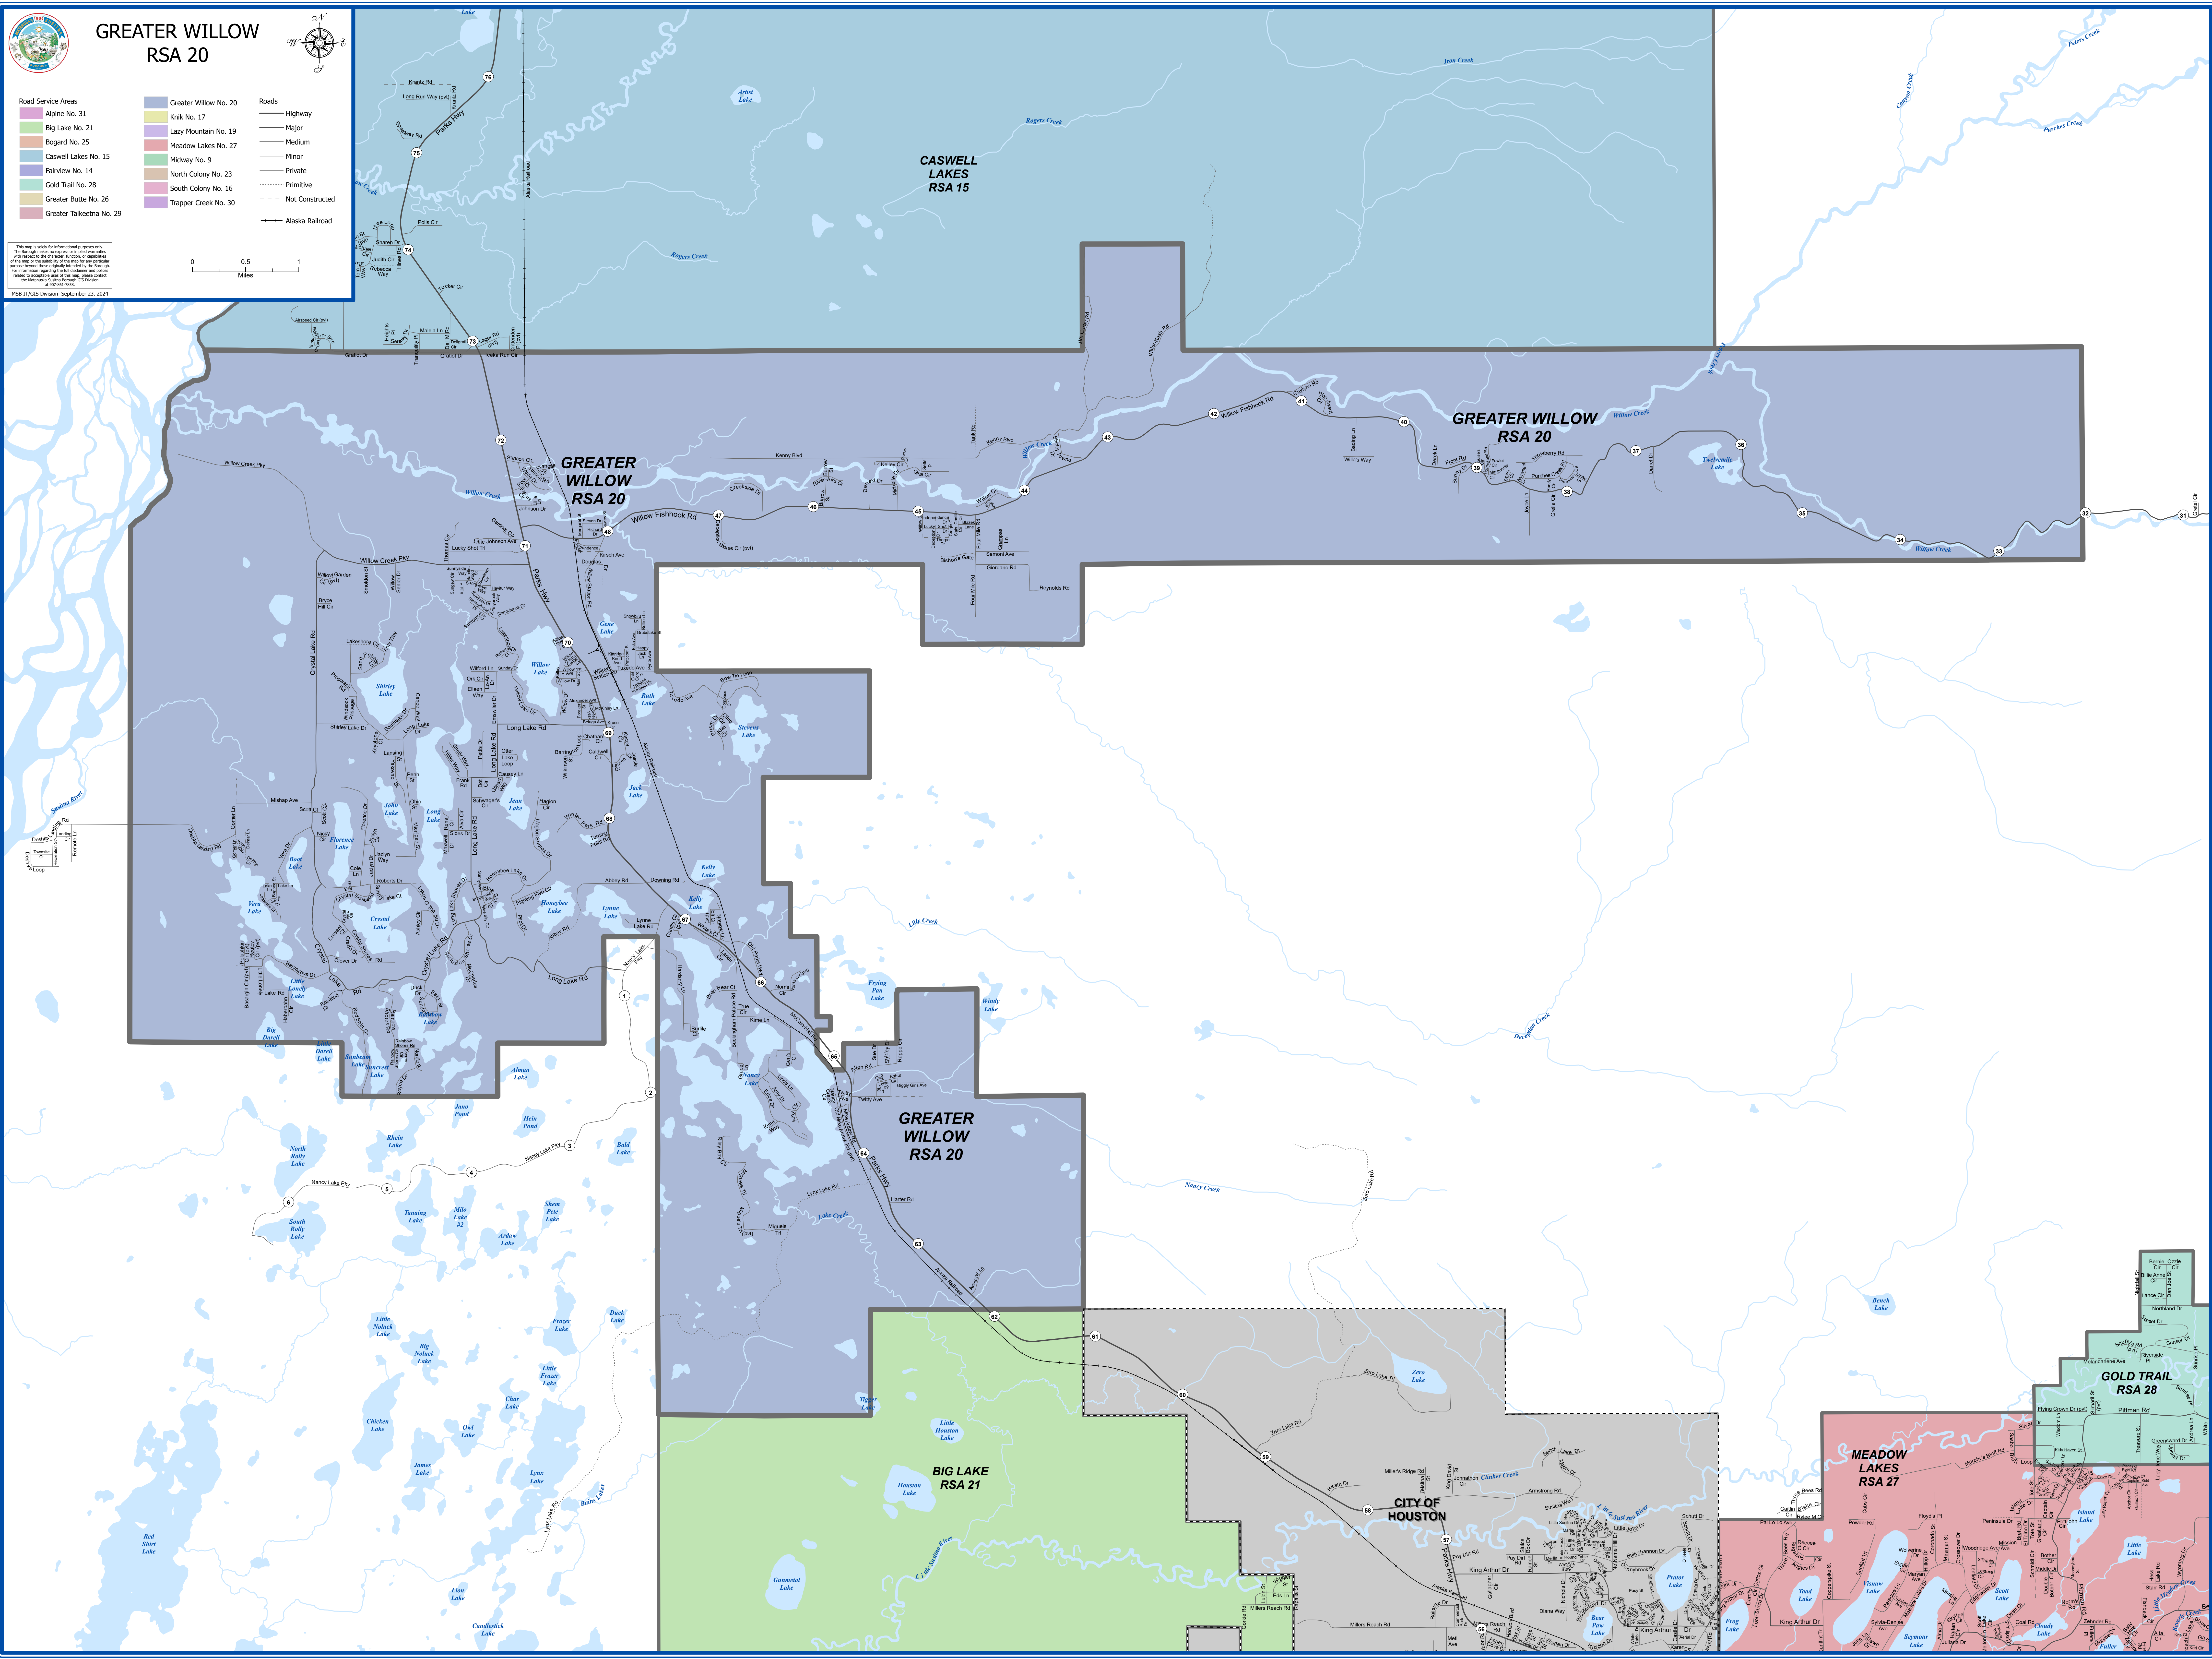

GREATER WILLOW RSA 20

1. **Road Service Areas**
2. Alpine No. 31
   - Big Lake No. 21
   - Bogard No. 25
   - Caswell Lakes No. 15
   - Fairview No. 14
   - Gold Trail No. 28
   - Greater Butte No. 26
   - Greater Talkatna No. 29
   - Greater Willow No. 20
   - Knik No. 17
   - Lazy Mountain No. 19
   - Meadow Lakes No. 27
   - Midway No. 9
   - North Colony No. 23
   - South Colony No. 16
   - Trapper Creek No. 30
3. **Roads**
4. Highway
   - Major
   - Medium
   - Minor
   - Private
   - Primitive
   - Not Constructed
   - Alaska Railroad

MSB IT/GIS Division September 23, 2024