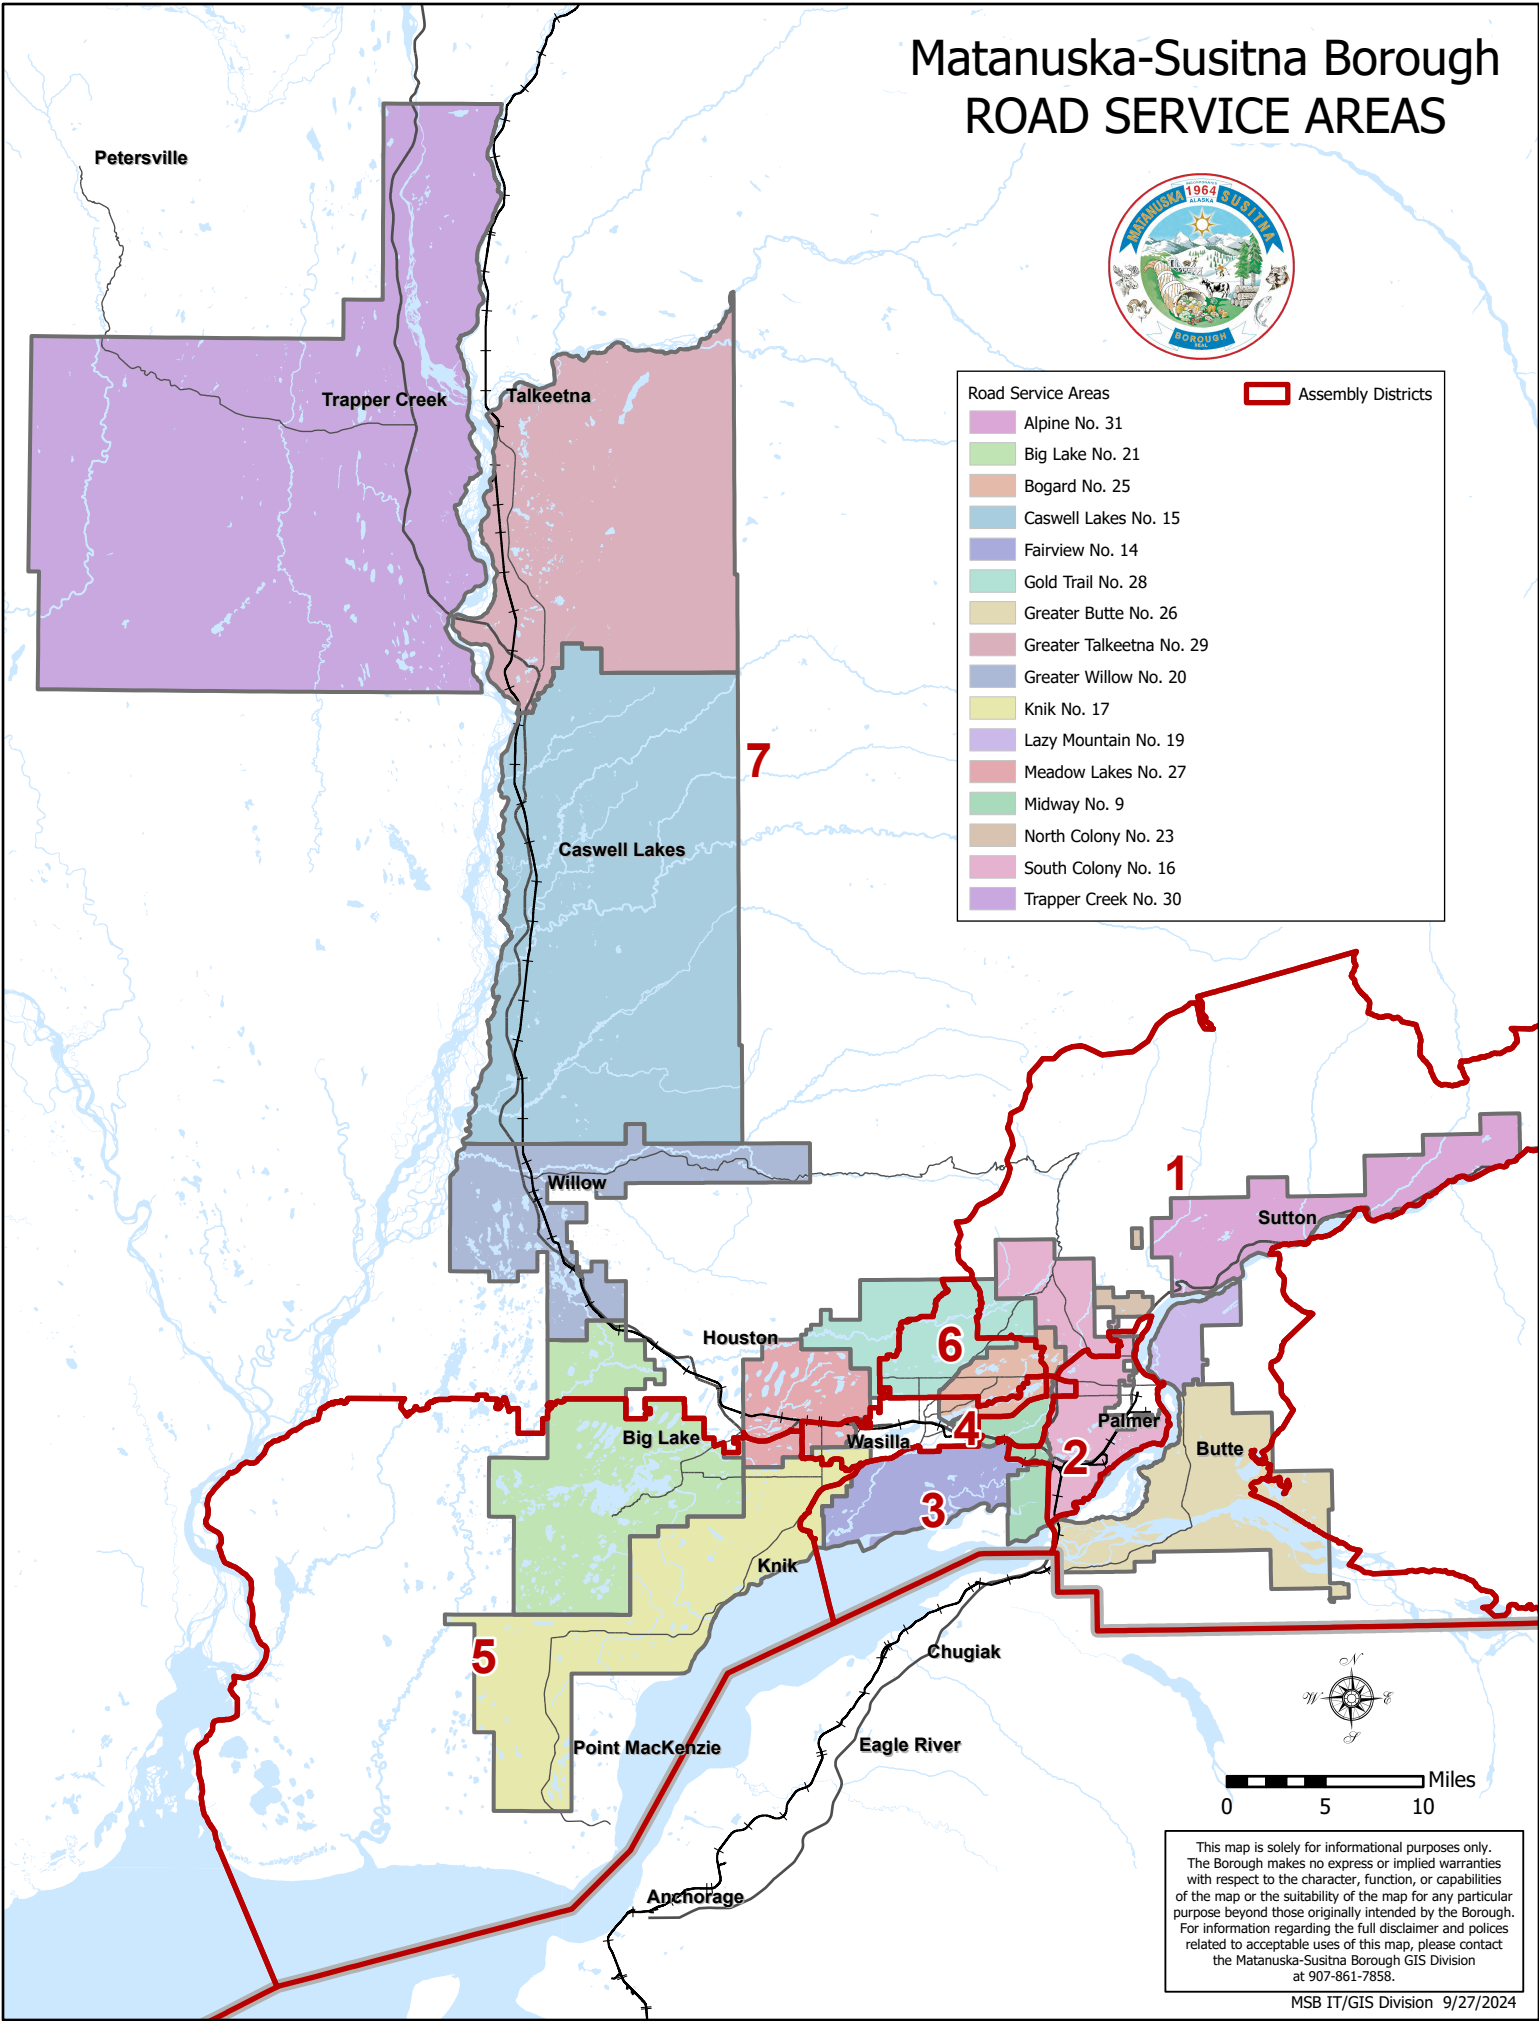

Matanuska-Susitna Borough ROAD SERVICE AREAS

Road Service Areas	Assembly Districts
Alpine No. 31	
Big Lake No. 21	
Bogard No. 25	
Caswell Lakes No. 15	
Fairview No. 14	
Gold Trail No. 28	
Greater Butte No. 26	
Greater Talkeetna No. 29	
Greater Willow No. 20	
Knik No. 17	
Lazy Mountain No. 19	
Meadow Lakes No. 27	
Midway No. 9	
North Colony No. 23	
South Colony No. 16	
Trapper Creek No. 30	

This map is solely for informational purposes only. The Borough makes no express or implied warranties with respect to the character, function, or capabilities of the map or the suitability of the map for any particular purpose beyond those originally intended by the Borough. For information regarding the full disclaimer and policies related to acceptable uses of this map, please contact the Matanuska-Susitna Borough GIS Division at 907-861-7858.