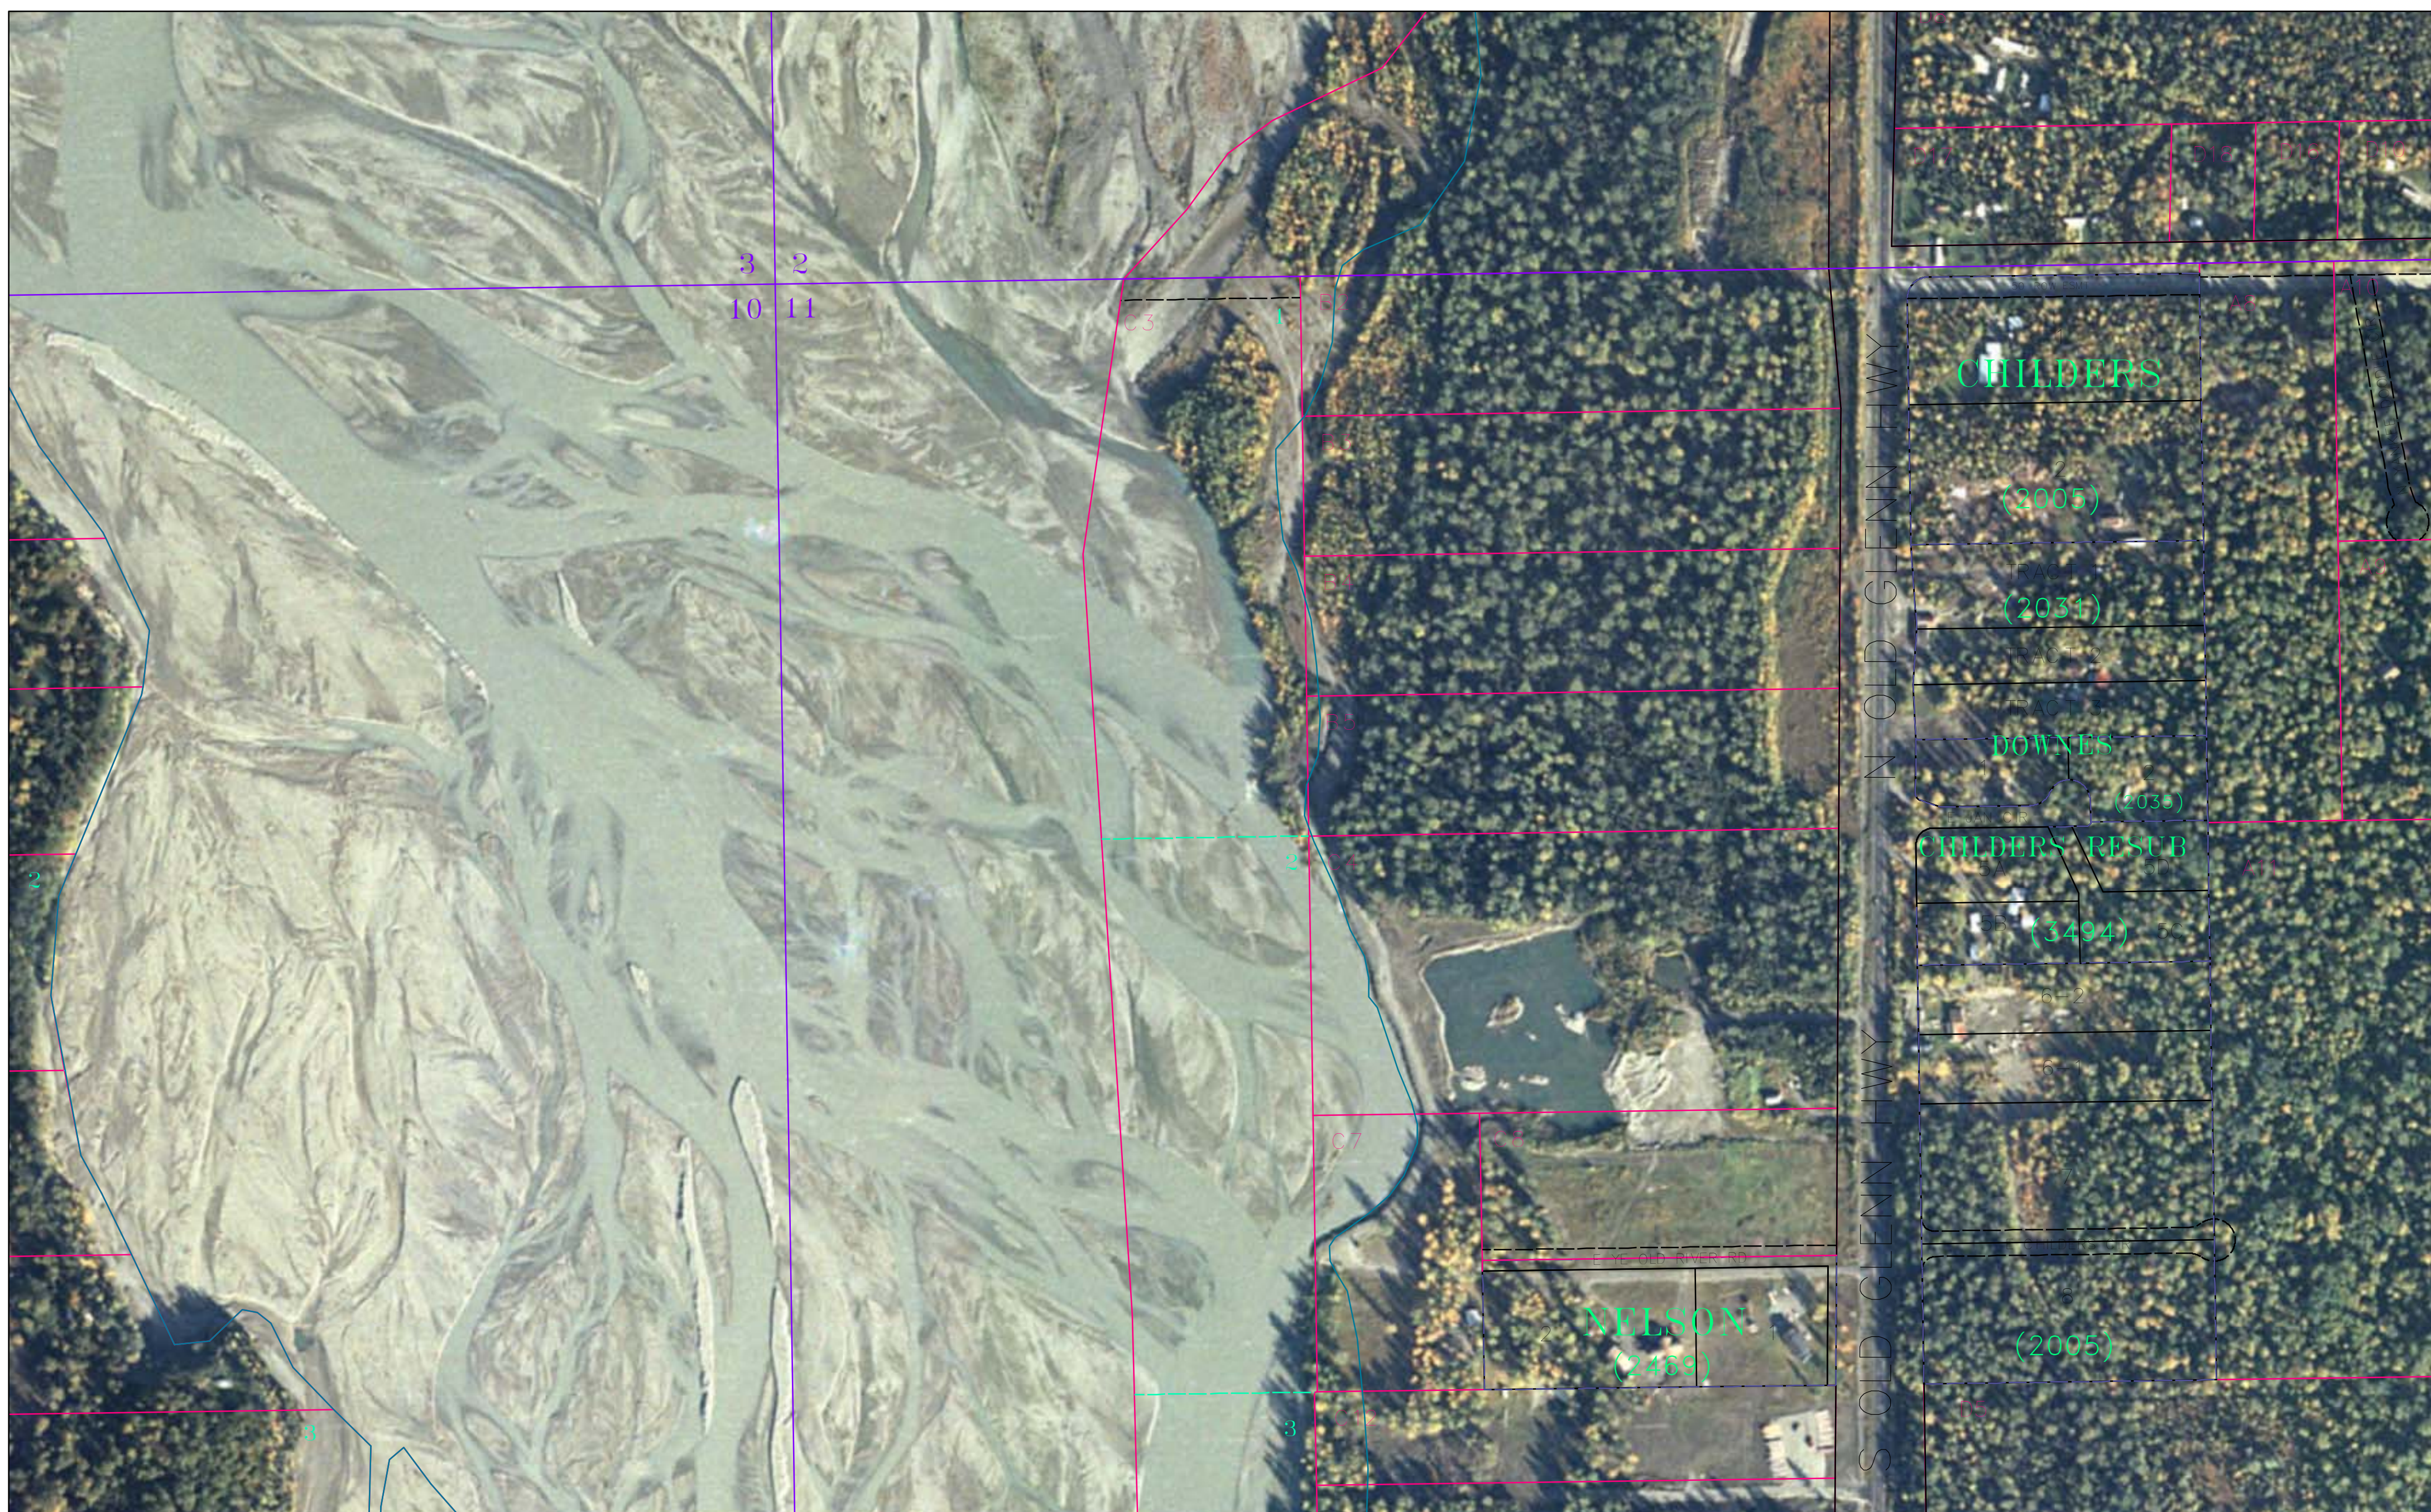

Matanuska River Between Maud Road and Ye Old River Road

1978

Matanuska - Susitna Borough
Geographic Information Systems Division
December 12, 2005

Imagery Sources: 1978, 1985 images
Copyright Aeromap U.S.

2004 image source: Matanuska-Susitna Borough

1985

2004

This map is solely for informational purposes only. The Borough makes no express or implied warranties with respect to the character, function, or capabilities of the map or the suitability of the map for any particular purpose beyond those originally intended by the Borough. For information regarding the full disclaimer and policies related to acceptable uses of this map, please contact the Matanuska-Susitna Borough GIS Division at 907-745-4801.