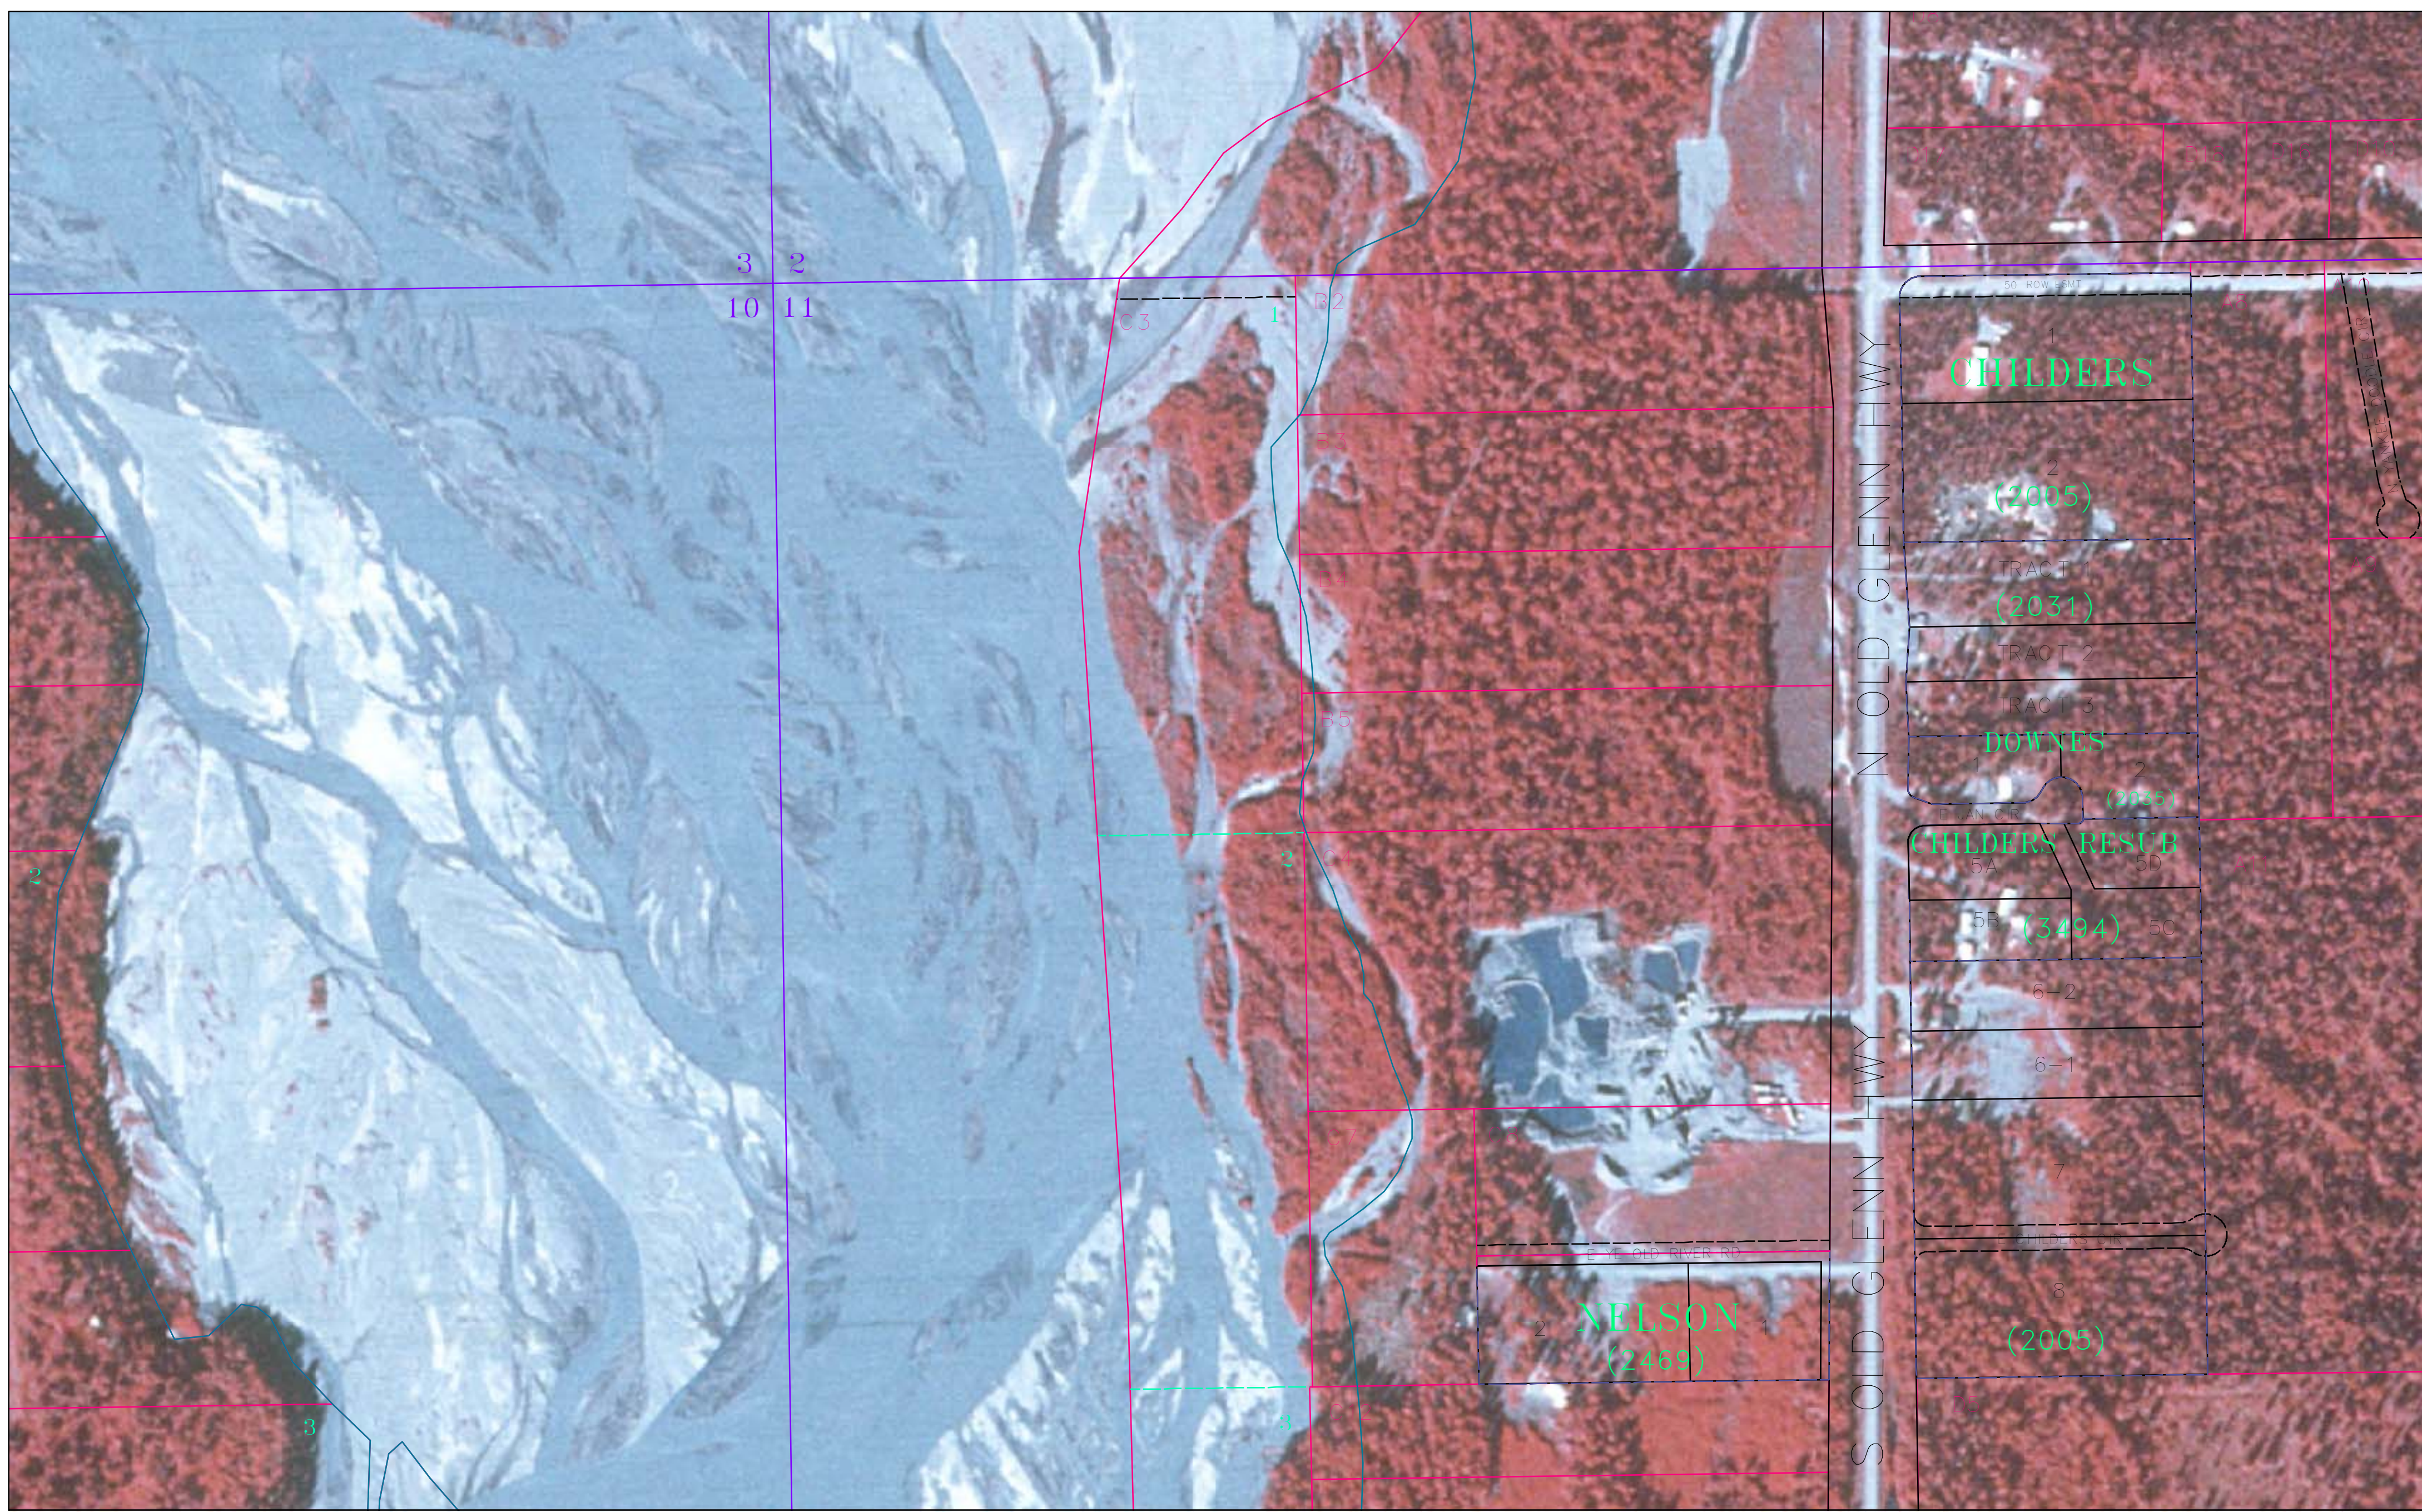

Matanuska River Between Maud Road and Ye Old River Road

1978

Matanuska - Susitna Borough
Geographic Information Systems Division
December 12, 2005

Imagery Sources: 1978, 1985 images
Copyright Aeromap U.S.

2004 image source: Matanuska-Susitna Borough

1985

2004

This map is solely for informational purposes only. The Borough makes no express or implied warranties with respect to the character, function, or capabilities of the map or the suitability of the map for any particular purpose beyond those originally intended by the Borough. For information regarding the full disclaimer and policies related to acceptable uses of this map, please contact the Matanuska-Susitna Borough GIS Division at 907-745-4801.