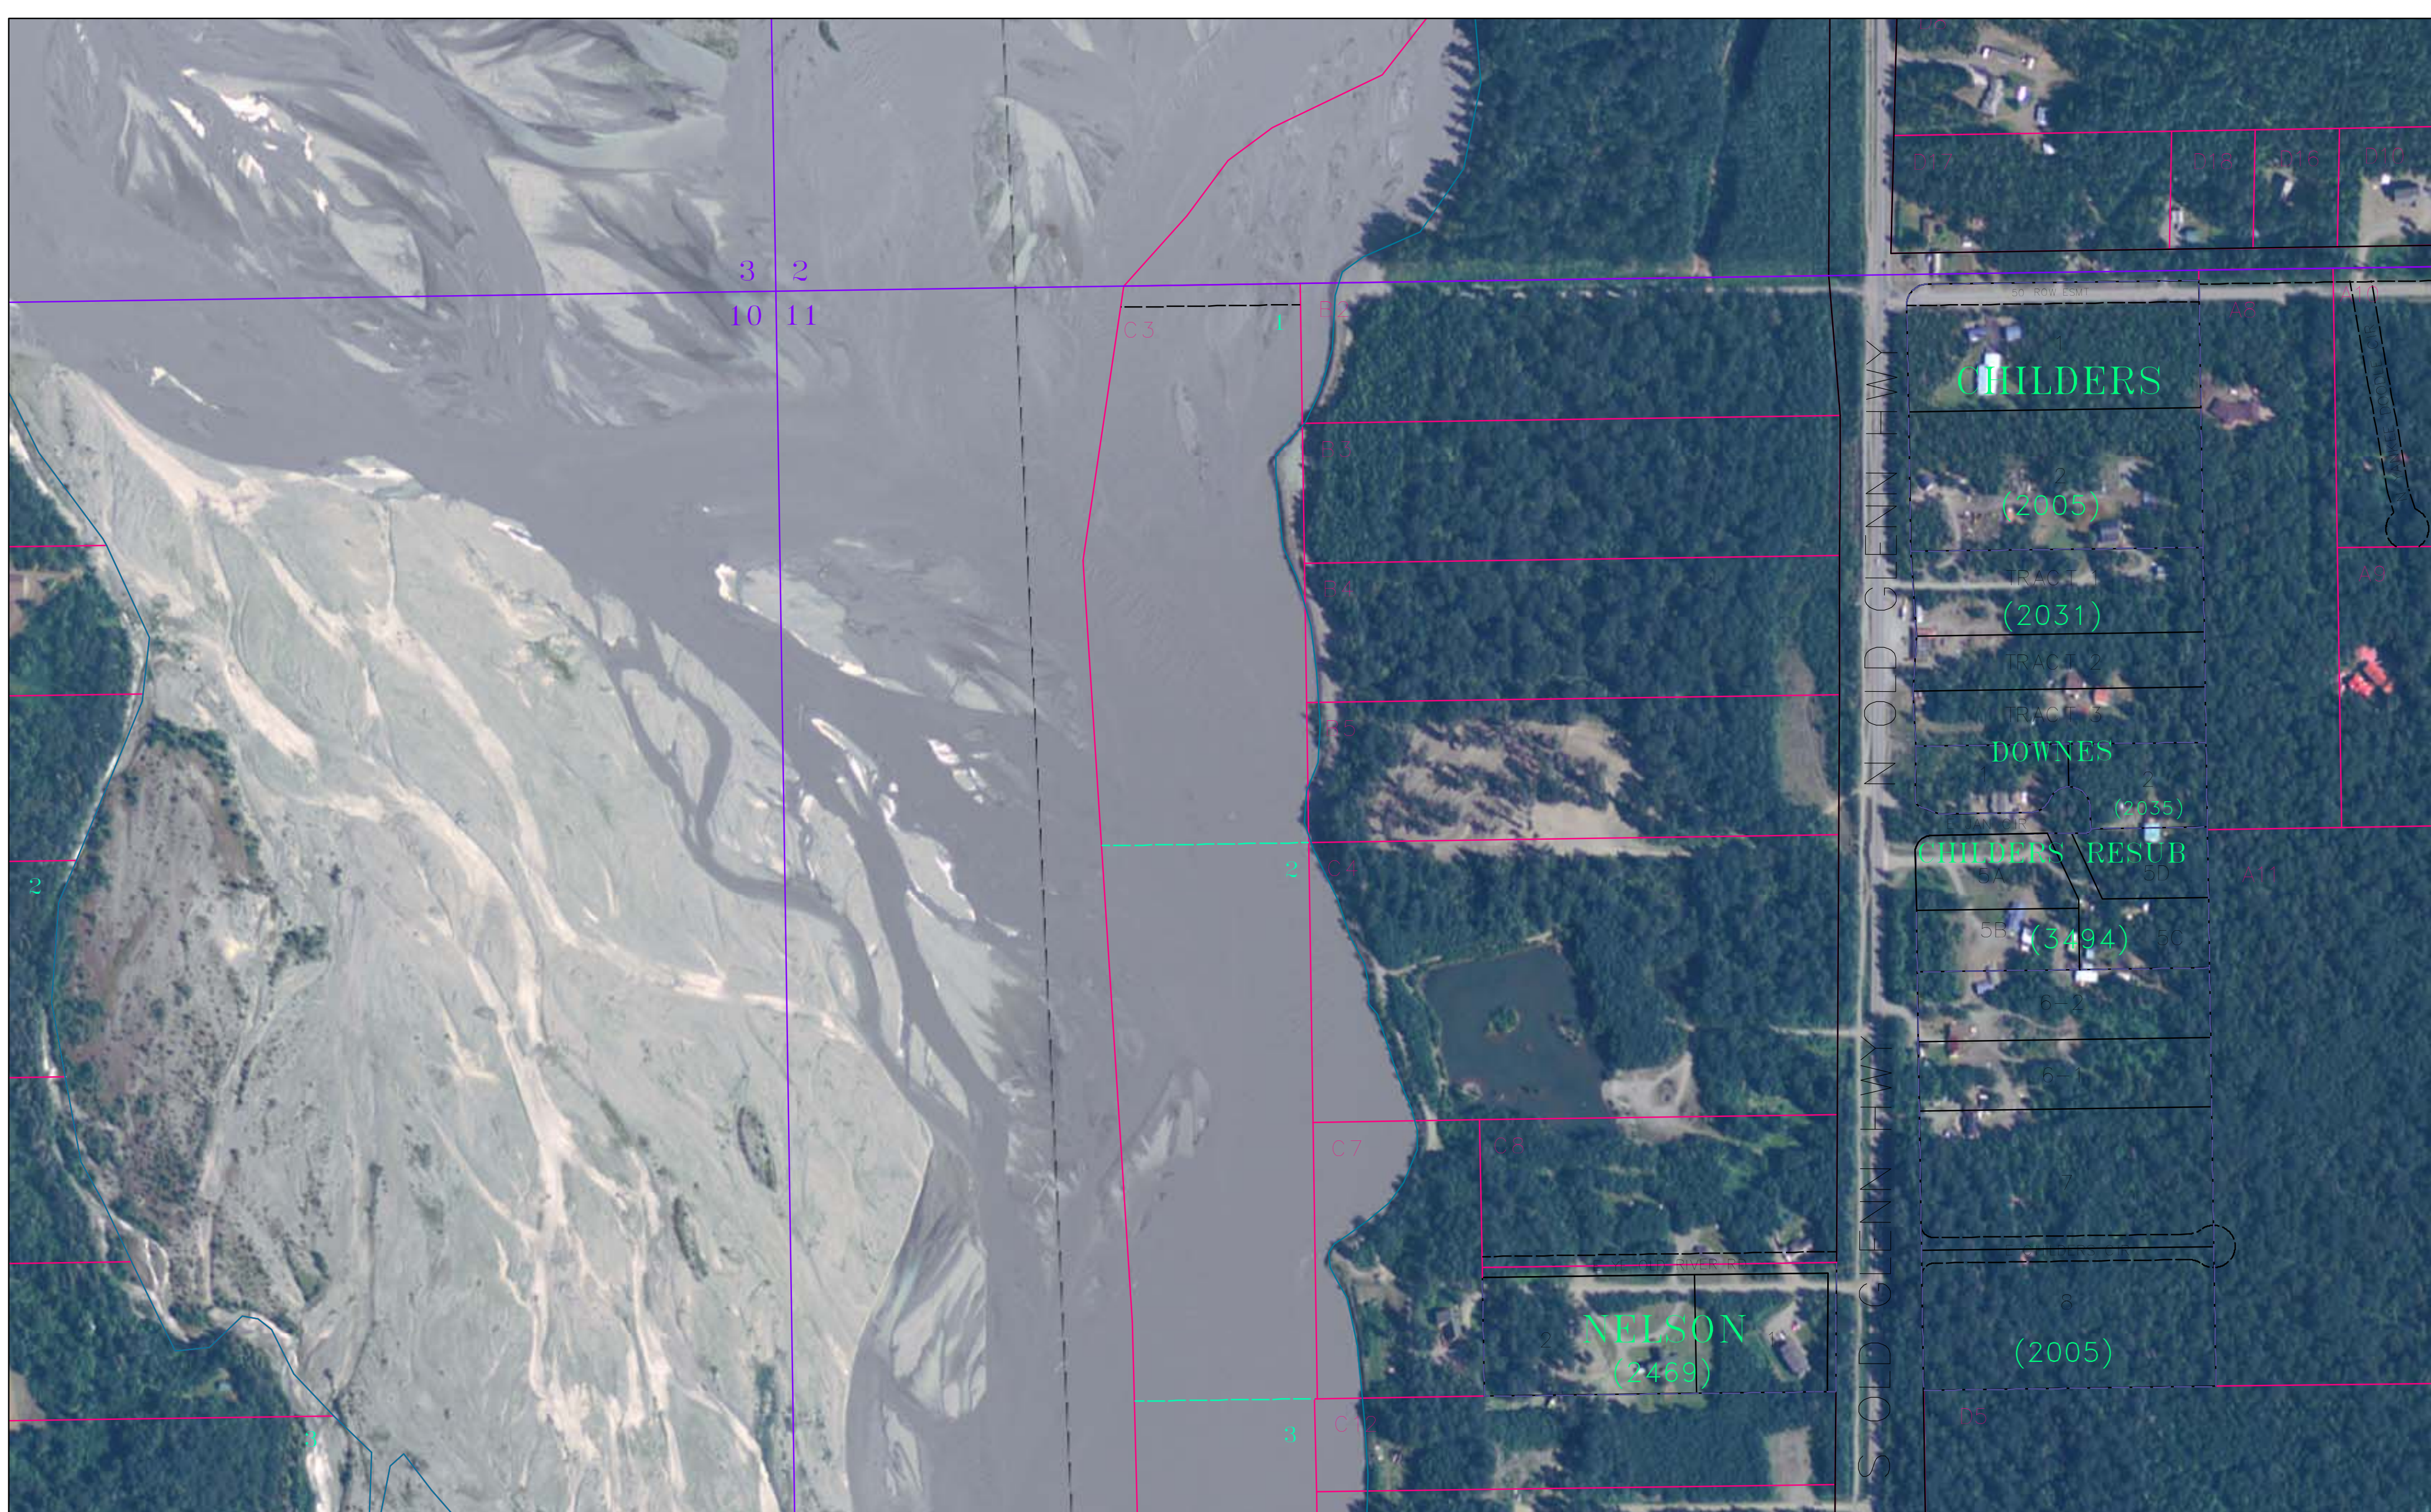

Matanuska River Between Maud Road and Ye Old River Road

1978

Matanuska - Susitna Borough
Geographic Information Systems Division
December 12, 2005

Imagery Sources: 1978, 1985 images
Copyright Aeromap U.S.

2004 image source: Matanuska-Susitna Borough

1985

2004

This map is solely for informational purposes only. The Borough makes no express or implied warranties with respect to the character, function, or capabilities of the map or the suitability of the map for any particular purpose beyond those originally intended by the Borough. For information regarding the full disclaimer and policies related to acceptable uses of this map, please contact the Matanuska-Susitna Borough GIS Division at 907-745-4801.