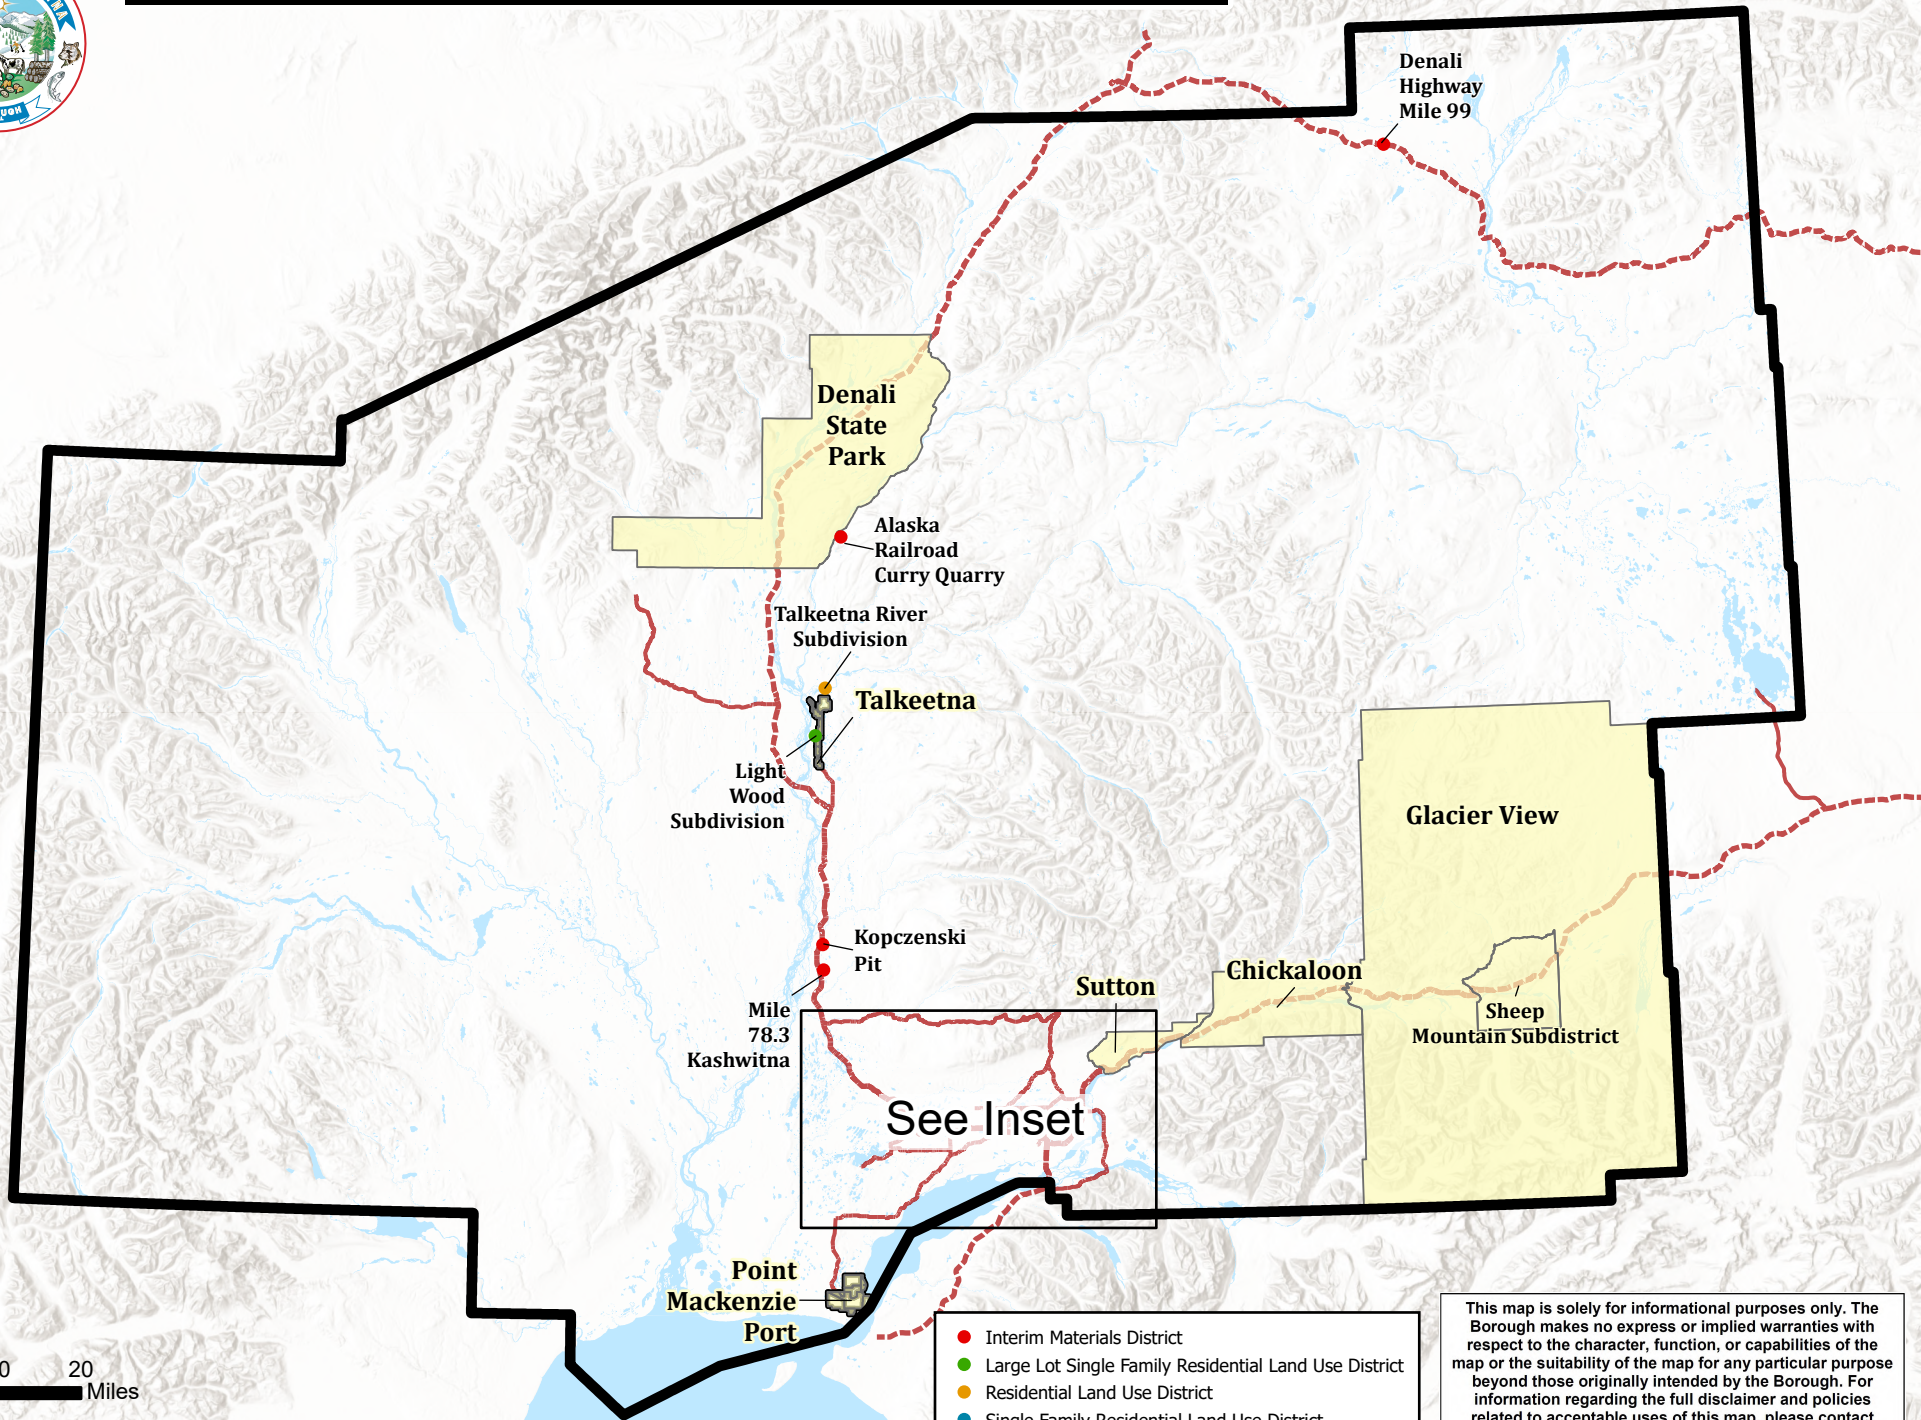

# Matanuska-Susitna Borough Special Land Use District

- Interim Materials District
- Large Lot Single Family Residential Land Use District
- Residential Land Use District
- Single Family Residential Land Use District
- Special Land Use District

This map is solely for informational purposes only. The Borough makes no express or implied warranties with respect to the character, function, or capabilities of the map or the suitability of the map for any particular purpose beyond those originally intended by the Borough. For information regarding the full disclaimer and policies related to acceptable uses of this map, please contact the Matanuska-Susitna Borough GIS Division at 907-861-7858